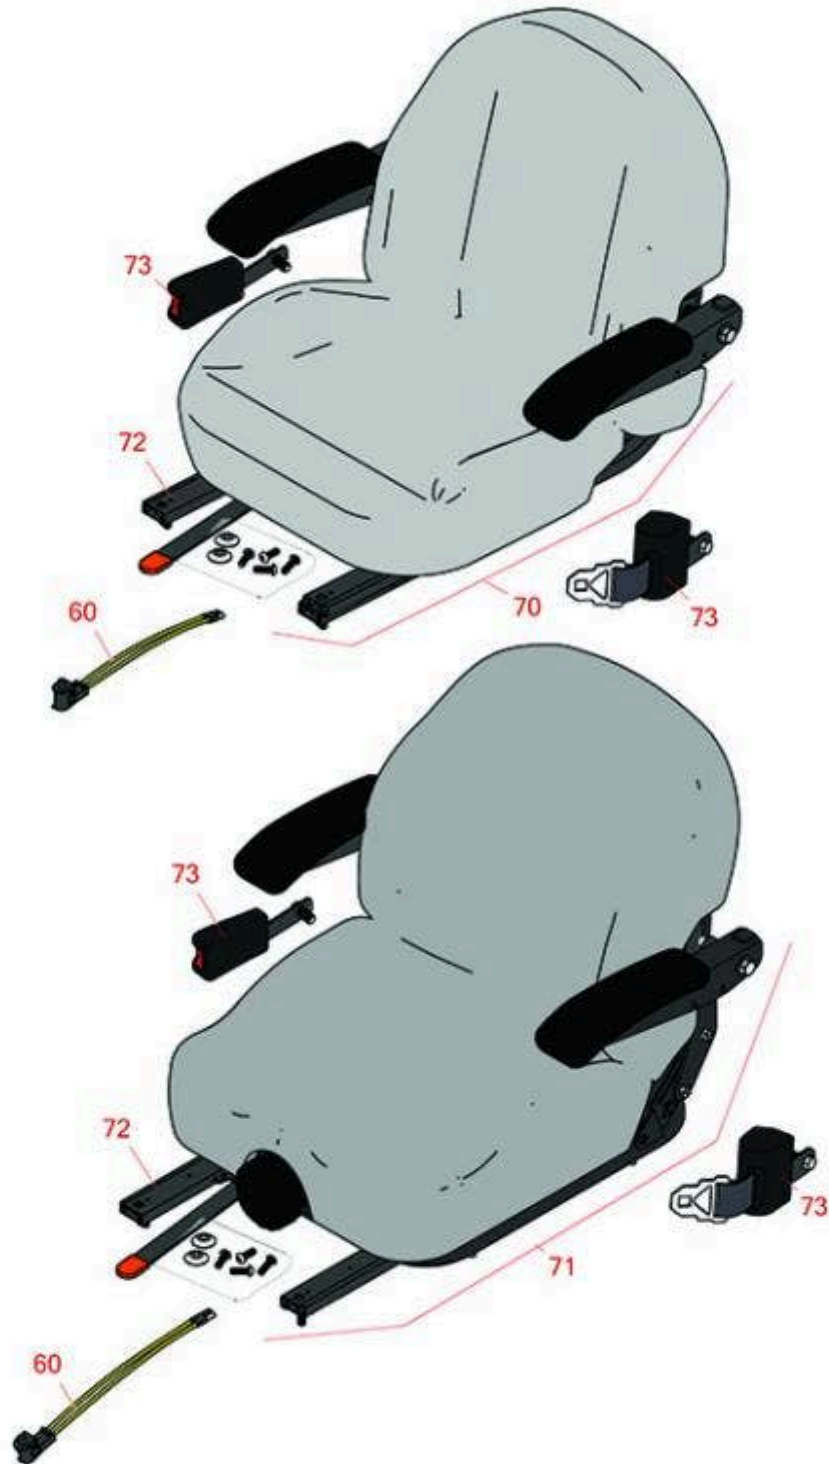

# Replaces Exmark Lazer Z Propane Parts

Zero-Turn Mower with 72in Deck - Model LZS740PKC72400  
Seat

All original equipment manufacturers names and part numbers are used for identification purposes only, and we are in no way implying that our products are original equipment parts. Prices subject to change without notice.

# Replaces Exmark Lazer Z Propane Parts

Zero-Turn Mower with 72in Deck - Model LZS740PKC72400  
Seat

Item No	R&R Part No.	OEM Part No.	Description	Qty Req	Order Quantity
60	<b>R150229</b>	82-2190	Switch - Operator Presence	1	
70	<b>R750205</b>	126-1366, 126-5801, 126-8290	Seat - Light Grey Deluxe w/Arms & Track Set	1	
71	<b>R750210</b>	116-8912	Seat - Light Grey Deluxe w/Arms w/Suspension	1	
<i>Tech Note: INCL SUSPENSION &amp; TRACK SET:</i>					
72	<b>R109-9801</b>	109-9801	Seat Track Set	1	
73	<b>R109-9805</b>	109-9805	Seat Belt Kit	1	