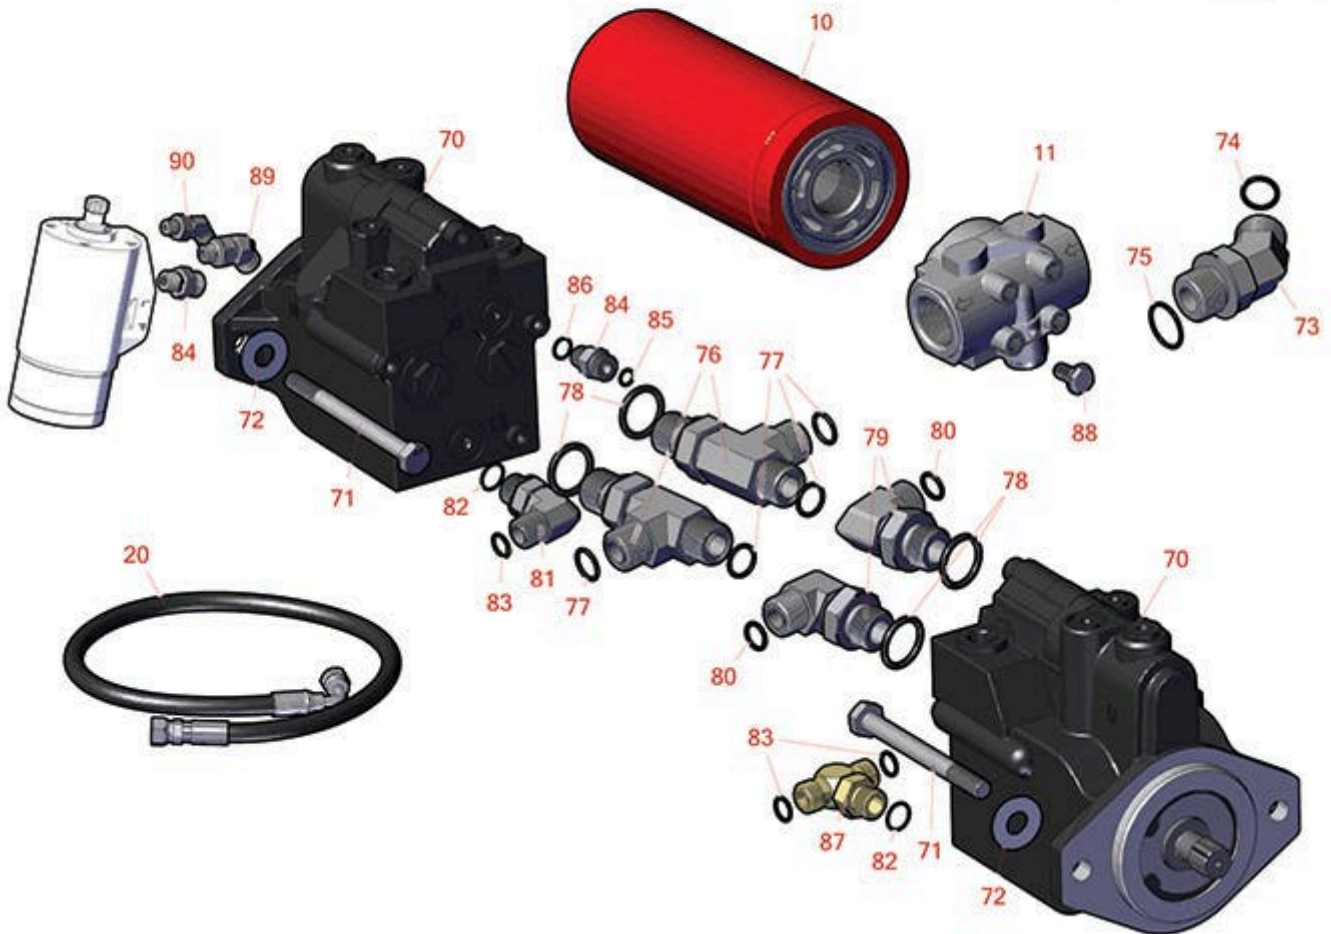

Replaces Toro Groundsmaster 4010-D

Parts

Rotary Mower - Model 30607

Steering Hydraulics

All original equipment manufacturers names and part numbers are used for identification purposes only, and we are in no way implying that our products are original equipment parts. Prices subject to change without notice.

Replaces Toro Groundsmaster 4010-D Parts

Rotary Mower - Model 30607
Steering Hydraulics

Item No	R&R Part No.	OEM Part No.	Description	Qty Req	Order Quantity
Overhaul Kit					
1	R121-1736	121-1736	Overhaul Seal Kit	1	
Filters					
10	R94-2621	94-2621	Baldwin Oil Filter - Hyd	1	
11	R121-1577	121-1577	Head - Filter	1	
Hoses					
20	R127-3738	127-3738	Hydraulic Hose Assy	1	
20	R127-3737	127-3737	Hydraulic Hose Assy	1	
20	R127-3736	127-3736	Hydraulic Hose Assy	1	
20	R100-3833	100-3833	Hydraulic Hose Assy	1	
20	R121-1567	121-1567	Hydraulic Hose Assy	1	
20	R121-1566	121-1566	Hydraulic Hose Assy	1	
Other Parts Available					
70	R120-8812	120-8812	Hydraulic Motor Assy	2	
71	R33116-120	33116-120	Bolt - M12-1.75 x 120mm Hx HD	4	
72	R106-9888	106-9888	Washer-Flat	4	
73	R104-3509	104-3509	Hydraulic Fitting - 45 Deg	1	
74	R340-65	340-65	O-Ring	1	
75	R237-146	237-146, 340-146	O-Ring	1	
76	R340-148	340-148	Fitting-Tee	2	
77	R237-58	237-58	O-Ring	4	