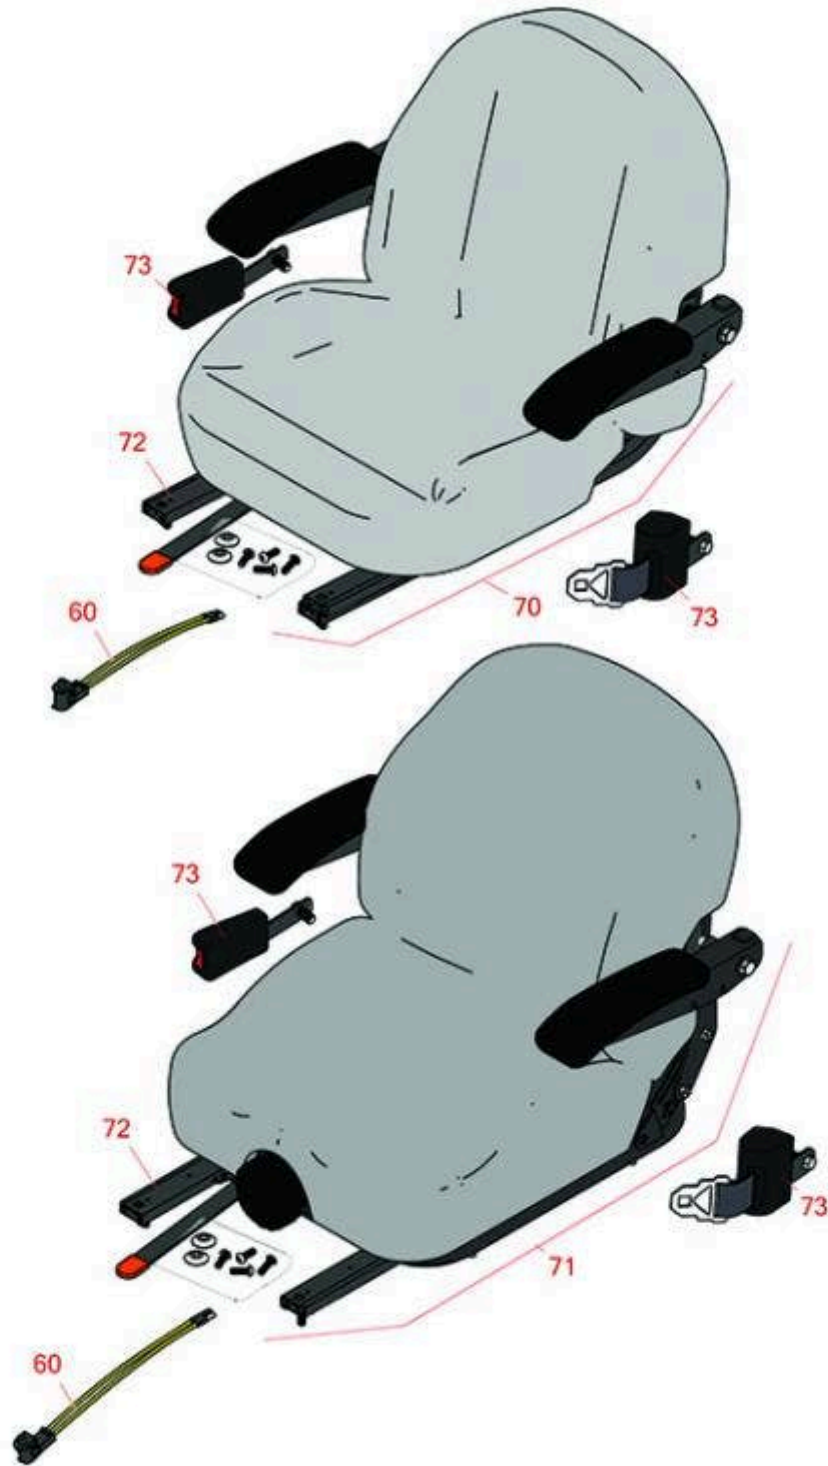

Replaces Exmark Lazer Z Propane Parts

Zero-Turn Mower with 52in Deck - Model LZS740PKC52400
Seat

All original equipment manufacturers names and part numbers are used for identification purposes only, and we are in no way implying that our products are original equipment parts. Prices subject to change without notice.

Replaces Exmark Lazer Z Propane Parts

Zero-Turn Mower with 52in Deck - Model LZS740PKC52400
Seat

Item No	R&R Part No.	OEM Part No.	Description	Qty Req	Order Quantity
60	R150229	82-2190	Switch - Operator Presence	1	
70	R750205	126-1366, 126-5801, 126-8290	Seat - Light Grey Deluxe w/Arms & Track Set	1	
71	R750210	116-8912	Seat - Light Grey Deluxe w/Arms w/Suspension	1	
<i>Tech Note: INCL SUSPENSION & TRACK SET:</i>					
72	R109-9801	109-9801	Seat Track Set	1	
73	R109-9805	109-9805	Seat Belt Kit	1	