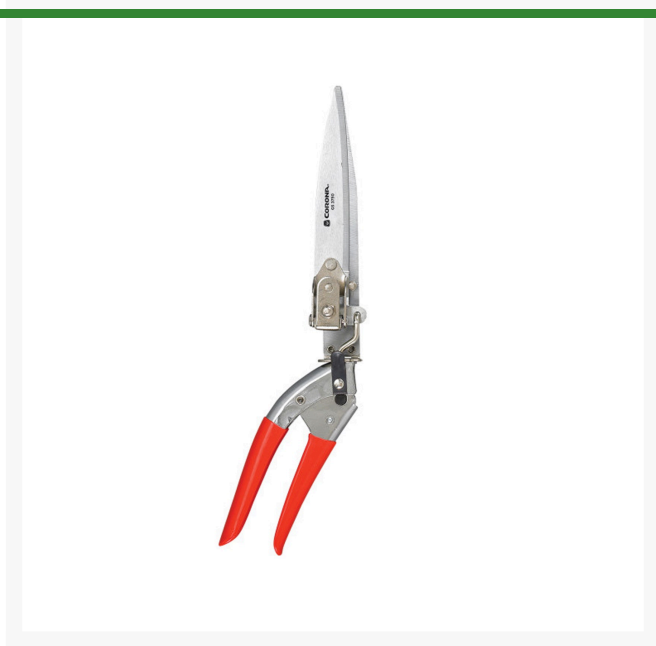

Corona Swivel Grass Shear - 5-1/4in

RCGS3750

Details

The versatile 3-position blade provides vertical for edging, horizontal for trimming and angled for hard-to-reach areas. Designed with precision-ground, high-carbon steel blades and durable chrome plating. Easy to set thumb lock. 5-1/4in blade length.

- Versatile 3-position Blade - Vertical for Edging, Horizontal for Trimming and Angled for Hard to Reach Areas
- Durable Chrome Plating
- Precision-ground, High-carbon Steel Blades
- Easy to Set Thumb Lock
- 5-1/4in Blade Length

Specifications

Manufacturer	Corona
Blade Material	Steel
Dimensions	6-1/4in Blade