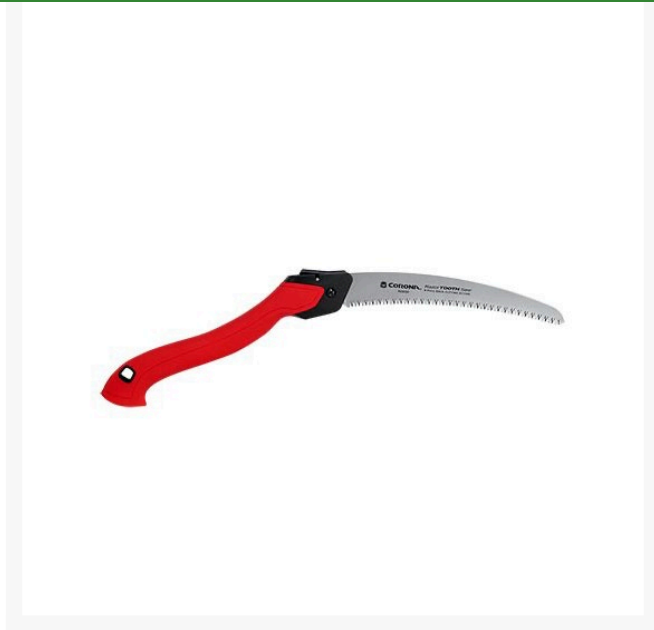

Corona Razorooth Folding Saw - 10in

RCRS16150

Details

This 10in folding saw with 3-sided razor teeth, is ideal for cutting 5in - 6in dia. small to medium branches. Removes significantly more material per pull stroke than conventional blades and features up to 6 teeth per inch with curved blade design for faster cutting. The impulse hardened teeth provide long service extending the life of the tool, season after season. The folding blade is curved, taper-ground and replaceable. This easy to latch blade prevents injury when not in use. 10in blade.

- 3-Sided Razor Teeth for Efficient Cutting
- Comfortable, Ergonomically Designed, Comfortable, Co-molded Handle
- 10in Blade Ideal for Cutting 5in - 6in dia. Small to Medium Branches
- Curved Folding Blade, Taper Ground, Replaceable
- Up to 6 Teeth Per Inch and Curved Blade for Faster Cutting
- Cuts are Smoother and Quicker Than a Regular Saw
- 10in Blade

Specifications

Manufacturer	Corona
Blade Length	10 in
Blade Material	Steel

Complete Turf Equipment Ltd.

4331 Oil Heritage Road Petrolia, N0N 1R0
519-882-2008

<https://completeturf.rrproducts.com/>