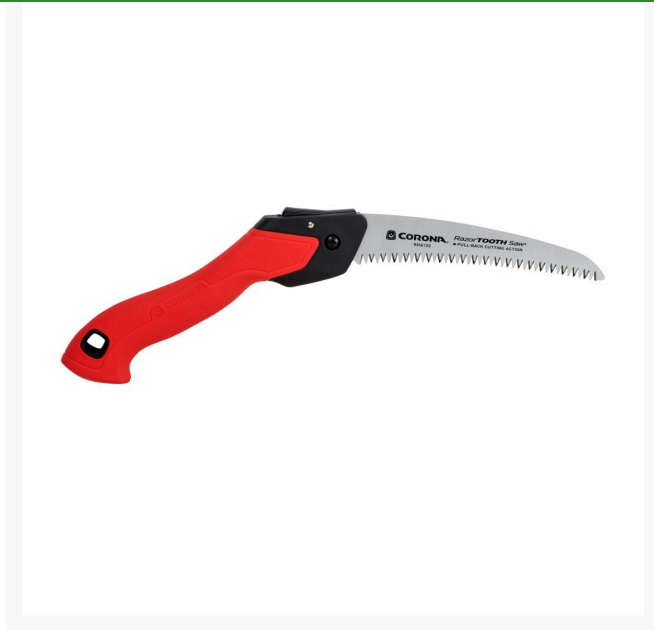

Corona Razor Tooth Folding Saw - 7in

RCRS16120

Details

Remove 2X more material per stroke with RazorTooth technology. This 7in folding saw is ideal for 3 in. dia. Branches. Featuring maximum sharpness with triple-ground, multiple-faceted angles to maximize efficiency of cuts and removal of wood. Excellent blade hardness provided with high carbon steel with up to 6 teeth per inch and curved blade design for smooth cutting. Folding non-slip grip design with lanyard hole blade. 7in blade.

- Ideal for small to medium branches
- 7in blade ideal for cutting 3in dia. branches
- RazorTOOTH Saw technology: removes up to 2x more material per pull stroke than conventional blades
- Maximum sharpness - Each tooth is triple-ground, for multi-faceted angles to maximize efficiency of cuts and removal of wood
- High carbon content for excellent blade hardness providing long durability
- Up to 6 teeth per inch and curved blade design for smooth cutting
- Cuts are smooth and quicker than a conventional bladed saw
- Folding non-slip grip design
- Lanyard hole replacement blade

Specifications

Manufacturer	Corona
Blade Length	7 in
Blade Material	Steel

Complete Turf Equipment Ltd.

4331 Oil Heritage Road Petrolia, N0N 1R0
519-882-2008

<https://completeturf.rrproducts.com/>