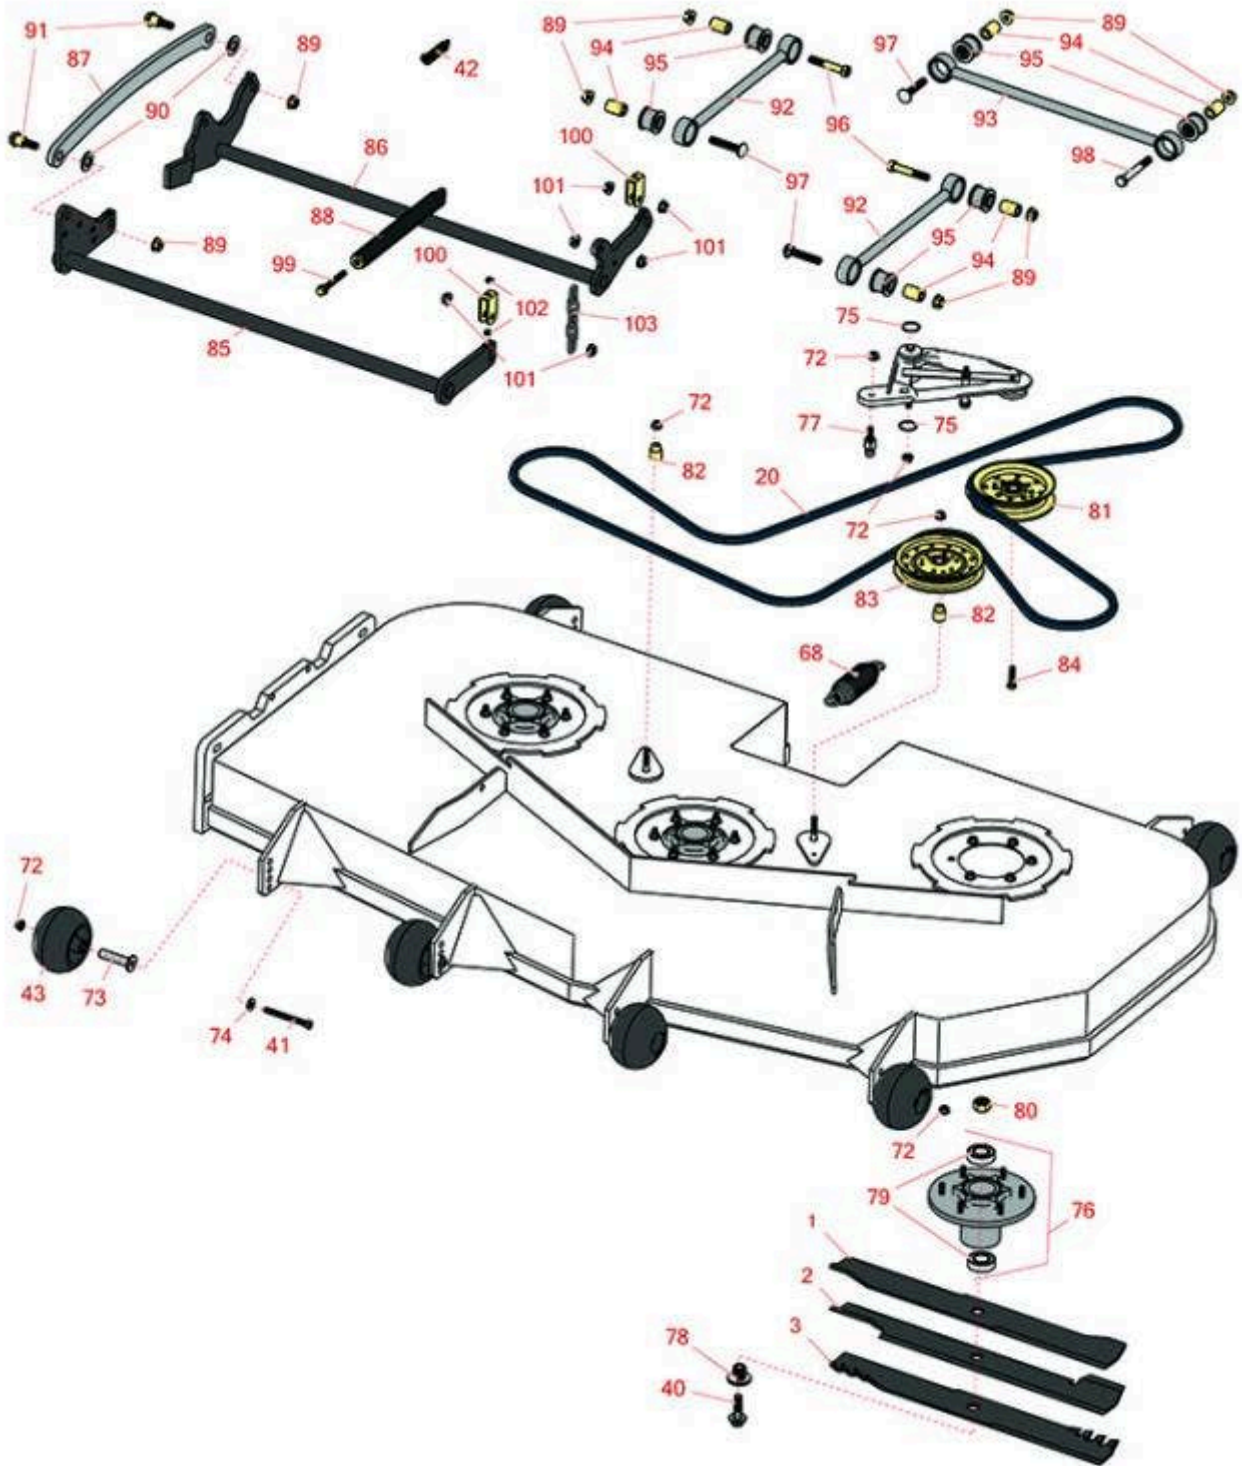

# Replaces Exmark Lazer Z Propane Parts

Zero-Turn Mower with 72in Deck - Model LZS740PKC72400  
72in Deck

All original equipment manufacturers names and part numbers are used for identification purposes only, and we are in no way implying that our products are original equipment parts. Prices subject to change without notice.

# Replaces Exmark Lazer Z Propane Parts

Zero-Turn Mower with 72in Deck - Model LZS740PKC72400  
72in Deck

Item No	R&R Part No.	OEM Part No.	Description	Qty Req	Order Quantity
<b>Blades</b>					
1	<b>R103-6384</b>	103-6384	Mower Blade - 24-1/2 in Solid	3	
2	<b>R103-6404</b>	103-6404	Mower Blade - 24-3/8 Notched	3	
3	<b>RRB4110-2401</b>	116-5171, 116-5171-S	Mower Blade - Mulcher 24.5 x 3in x 15/16 Mt Hole	3	
<b>Belts</b>					
20	<b>R135-5777</b>	135-5777	Belt - V	1	
<b>Other parts Available</b>					
40	<b>R109-9220</b>	109-9220	Bolt - Sems 1/2-20	3	
41	<b>R116-9362</b>	116-9362	Bolt - Hex HD 3/8-16 x 3 3/4 GR8 YZ	6	
42	<b>R109-7124</b>	109-7124	Spring - Extension	1	
43	<b>R103-8415</b>	103-8415	Roller - Anti Scalp	6	
68	<b>R116-6317</b>	116-0133, 116-6317	Spring - Extension	1	
72	<b>R104-8301</b>	104-8301, 109-6658	Locknut - 3/8-16 Nylon Flanged	33	
73	<b>R116-8131</b>	116-8131	Axle - Roller	6	
74	<b>R98-5975</b>	98-5975	Washer - Belleville	6	
75	<b>R106-7159</b>	106-7159	O-Ring	2	
76	<b>R116-3344</b>	116-3344	Spindle Housing Assy	3	
77	<b>R126-0423</b>	126-0423	Pin - Spring - Anchor	1	
78	<b>R103-3037</b>	103-3037	Splined Bushing	3	
79	<b>R116-0720</b>	116-0720	Bearing - Ball - Special Triple Seal	6	