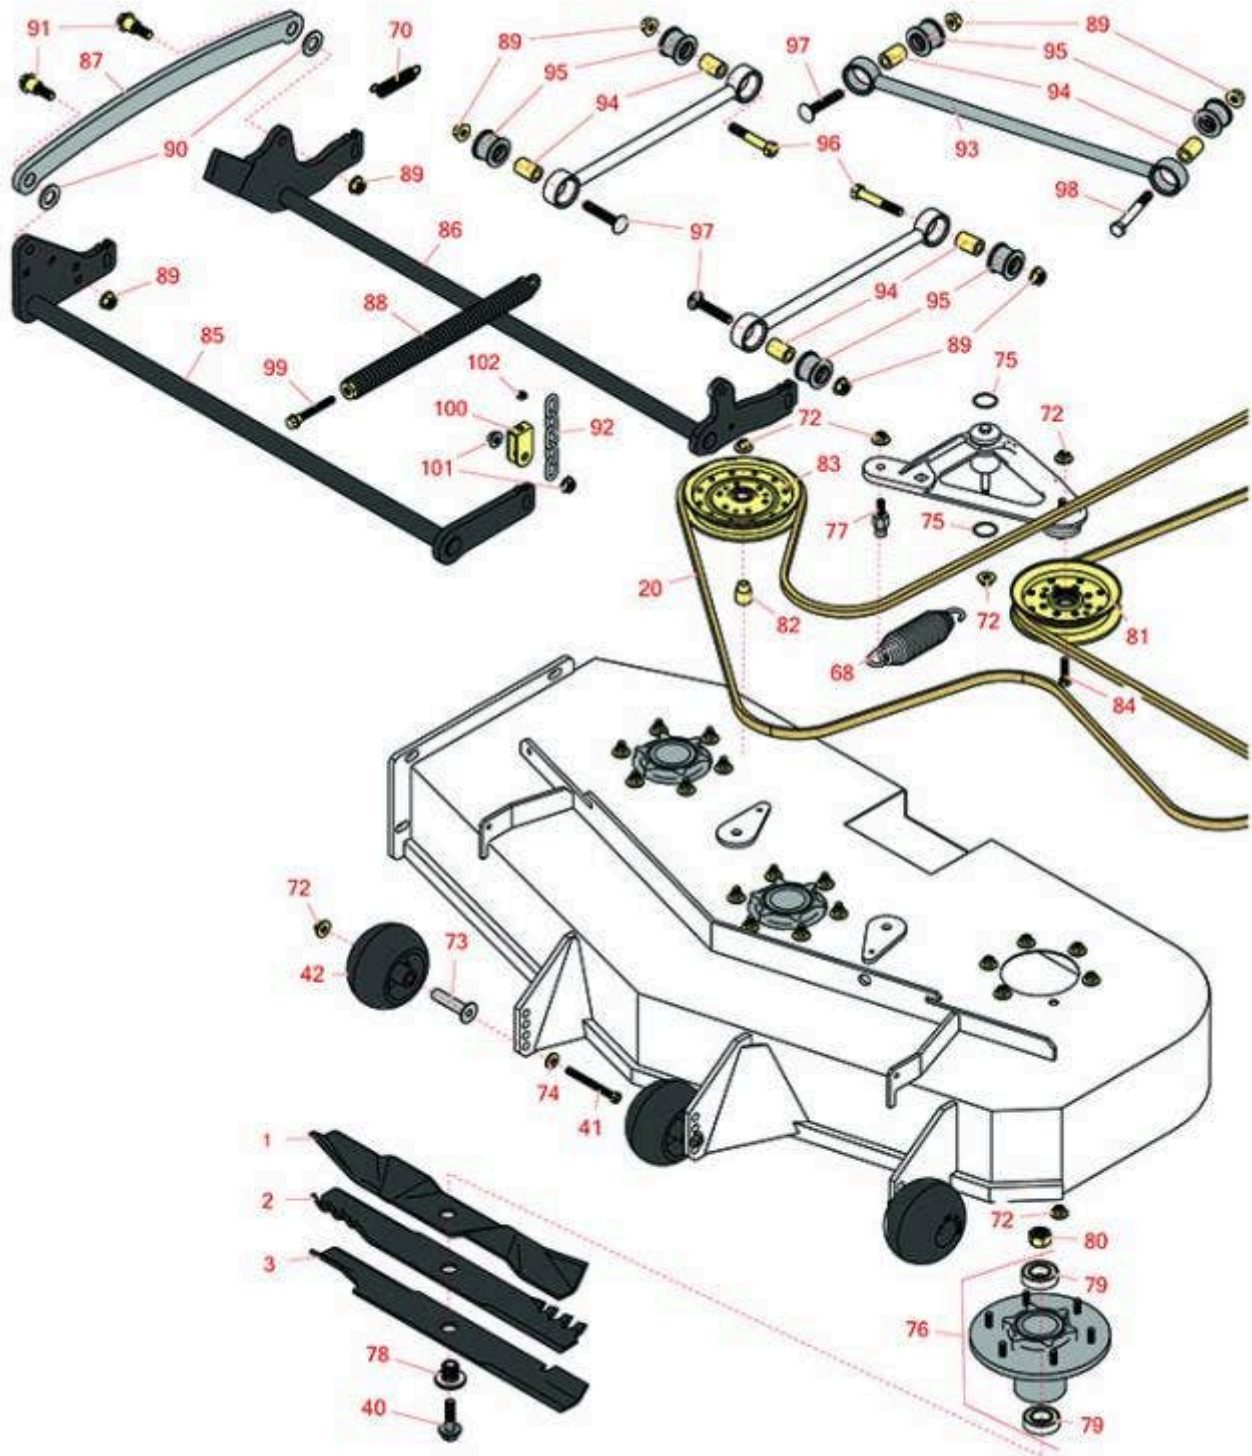

Replaces Exmark Lazer Z Propane Parts

Zero-Turn Mower with 60in Deck - Model LZS740PKC60400
60in Deck

All original equipment manufacturers names and part numbers are used for identification purposes only, and we are in no way implying that our products are original equipment parts. Prices subject to change without notice.

Replaces Exmark Lazer Z Propane Parts

Zero-Turn Mower with 60in Deck - Model LZS740PKC60400
60in Deck

Item No	R&R Part No.	OEM Part No.	Description	Qty Req	Order Quantity
Rotary Blades					
1	RRB4065-2001	116-5174, 116-5174-S	Mower Blade - Mulcher 20.5 x 2.5in x 15/16 Mt Hole	3	
2	R103-6393	103-6393	Mower Blade - 20-1/2 Mulching	3	
3	RRB3065-2001	103-6403, 103-6403-S	Mower Blade - High-Lift 20.5 x 2.5in x 15/16 Mt Hole	3	
Belts					
20	R135-5774	135-5774	Belt - 5V	1	
Other parts Available					
40	R109-9220	109-9220	Bolt - Sems 1/2-20	3	
41	R116-9362	116-9362	Bolt - Hex HD 3/8-16 x 3 3/4 GR8 YZ	4	
42	R103-8415	103-8415	Roller - Anti Scalp	4	
68	R116-6317	116-0133, 116-6317	Spring - Extension	1	
70	R109-7124	109-7124	Spring - Extension	1	
72	R104-8301	104-8301, 109-6658	Locknut - 3/8-16 Nylon Flanged	31	
73	R116-8131	116-8131	Axle - Roller	4	
74	R98-5975	98-5975	Washer - Belleville	4	
75	R106-7159	106-7159	O-Ring	2	
76	R116-3344	116-3344	Spindle Housing Assy	3	
77	R126-0423	126-0423	Pin - Spring - Anchor	1	
78	R103-3037	103-3037	Splined Bushing	3	