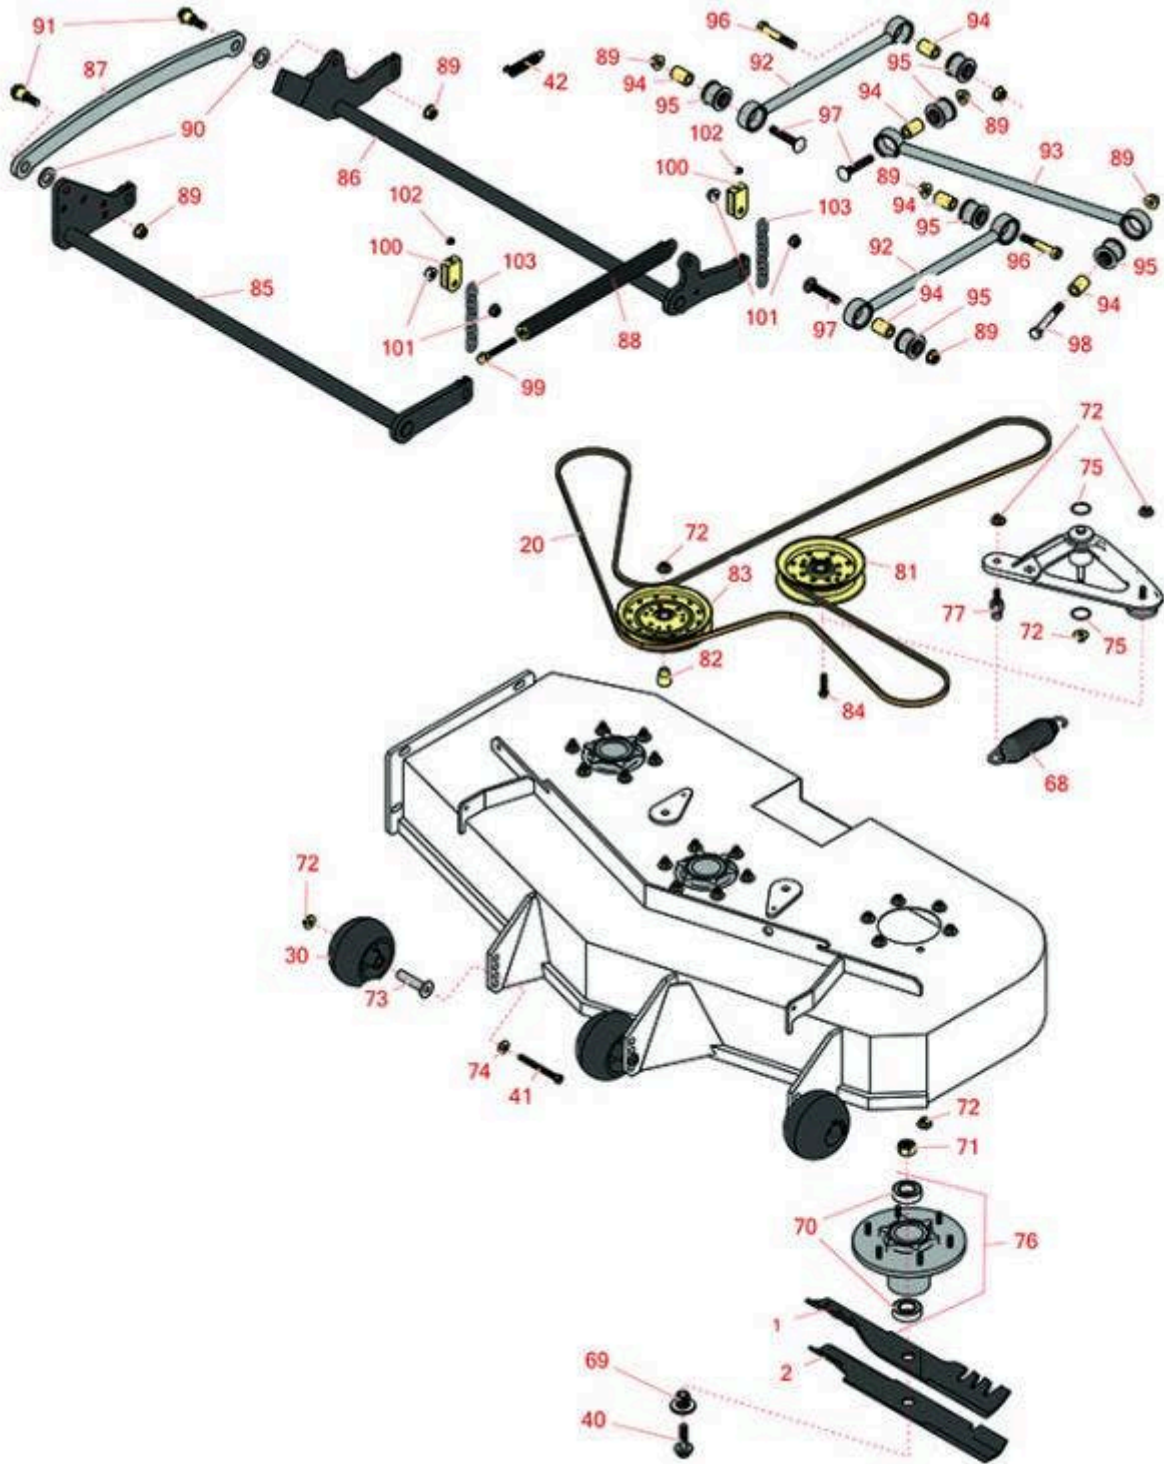

Replaces Exmark Lazer Z Propane Parts

Zero-Turn Mower with 52in Deck - Model LZS740PKC52400
52in Deck

All original equipment manufacturers names and part numbers are used for identification purposes only, and we are in no way implying that our products are original equipment parts. Prices subject to change without notice.

Replaces Exmark Lazer Z Propane Parts

Zero-Turn Mower with 52in Deck - Model LZS740PKC52400
52in Deck

Item No	R&R Part No.	OEM Part No.	Description	Qty Req	Order Quantity
Blades					
1	R116-5175	116-5175	Mower Blade - 18 in Mulching	3	
1	RRB4065-1803	116-5175, 116-5175-S	Mower Blade - Mulcher 18 x 2.5in x 15/16 Mt Hole	3	
2	RRB3065-1803	103-6402, 103-6402-S, 106-6402	Mower Blade - High-Lift 18 x 2.5in x 15/16 Mt Hole	3	
Belts					
20	R135-5776-SL	109-4994, 135-5776	Belt - V - Deck	1	
Tires					
30	R103-8415	103-8415	Roller - Anti Scalp	3	
Other parts Available					
40	R109-9220	109-9220	Bolt - Sems 1/2-20	3	
41	R116-9362	116-9362	Bolt - Hex HD 3/8-16 x 3 3/4 GR8 YZ	3	
42	R109-7124	109-7124	Spring - Extension	1	
68	R116-6317	116-0133, 116-6317	Spring - Extension	1	
69	R103-3037	103-3037	Splined Bushing	3	
70	R116-0720	116-0720	Bearing - Ball - Special Triple Seal	6	
71	R116-7306	116-7306	Hex Nut - 3/4-16 with Nyloc	3	
72	R104-8301	104-8301, 109-6658	Locknut - 3/8-16 Nylon Flanged	31	
73	R116-8131	116-8131	Axle - Roller	3	