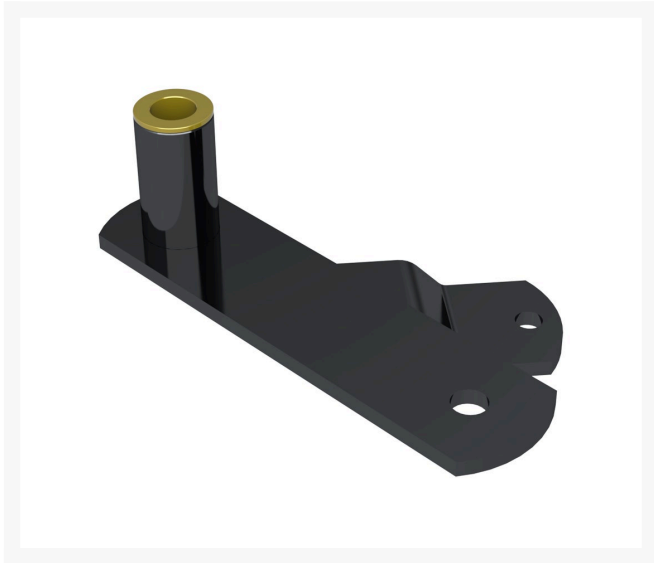

# Idler Lever Assy

R86-4770

**Replaces**  
Toro 86-4770

**Specifications**  
Manufacturer R&R Products

**Fits Models**  
Toro Commercial Walk Behind