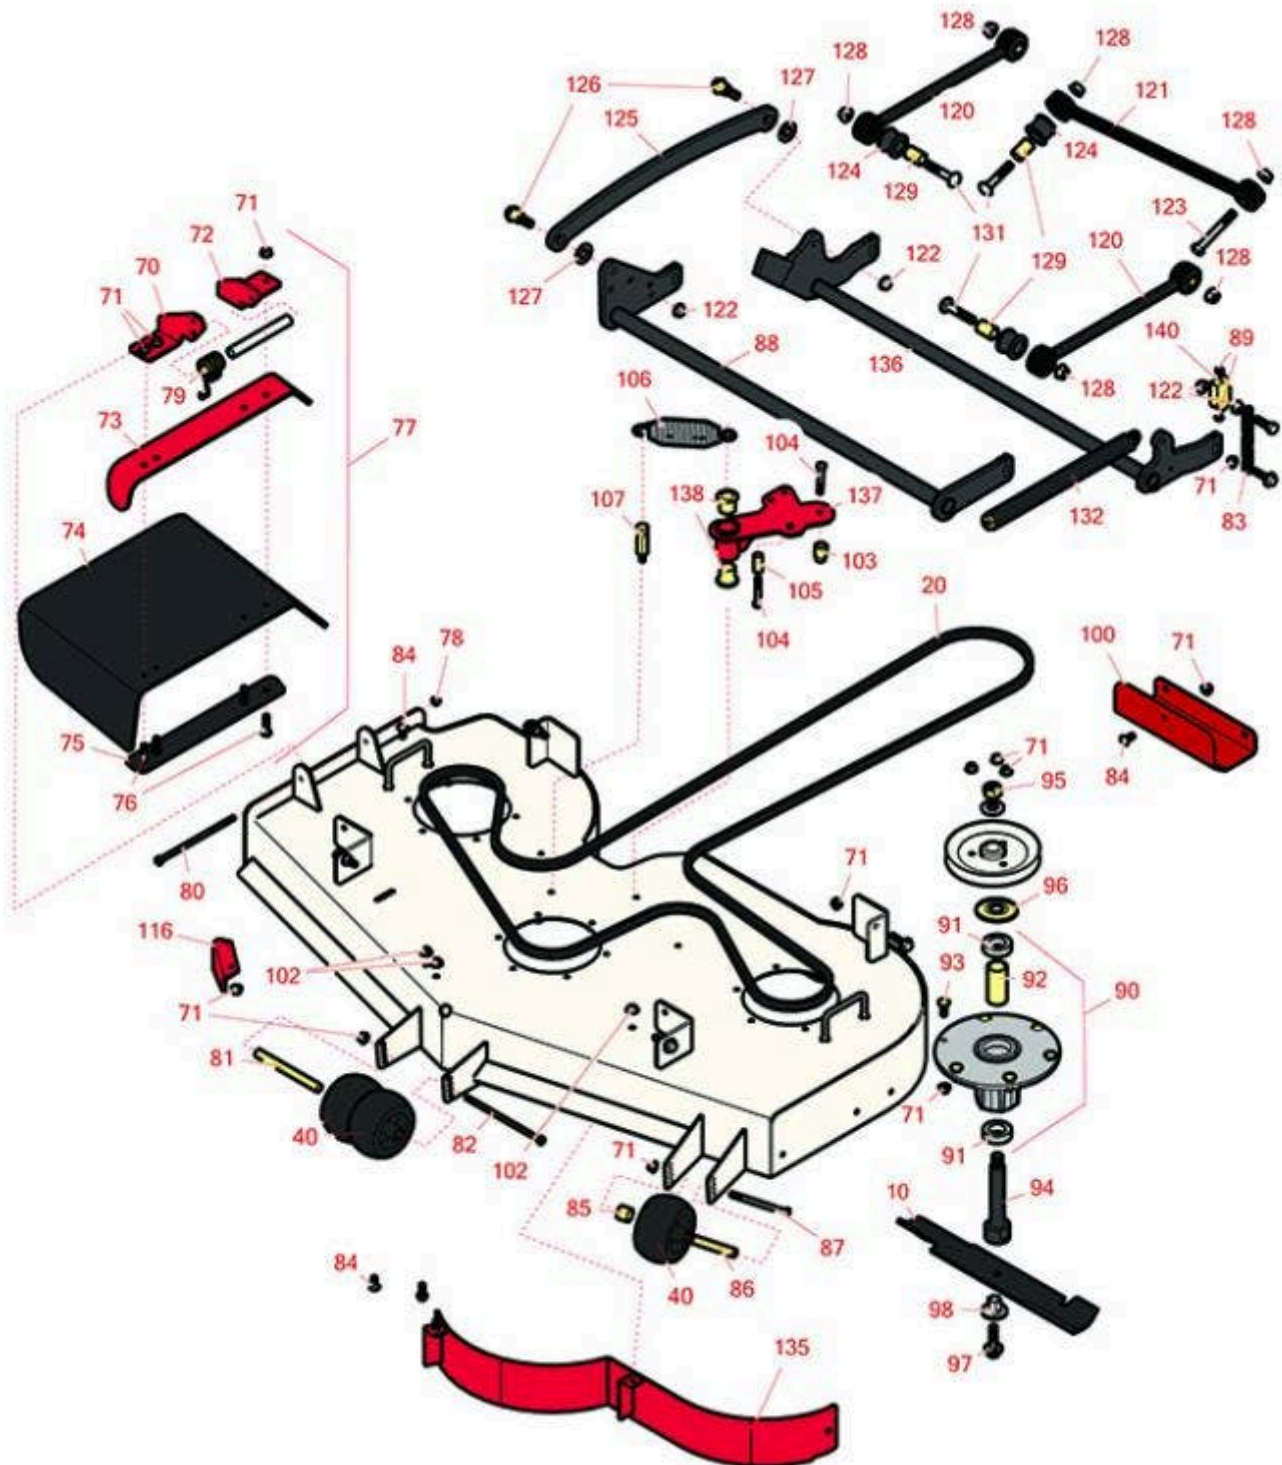

Replaces Toro Z Master Professional 5000 Parts

Zero Turn Mower with 52in deck - Model 72955
52in Deck Parts

All original equipment manufacturers names and part numbers are used for identification purposes only, and we are in no way implying that our products are original equipment parts. Prices subject to change without notice.

Replaces Toro Z Master Professional 5000 Parts

Zero Turn Mower with 52in deck - Model 72955
52in Deck Parts

Item No	R&R Part No.	OEM Part No.	Description	Qty Req	Order Quantity
Blades					
10	R105-7781-03	105-7781-03, 140-1242	Mower Blade - 18 in High-Flow	3	
10	RRB3065-1802	105-7781-03, 1056-7781-03	Mower Blade - High-Lift 18 x 2.5in x 5/8 Mt Hole	3	
<i>Detail Description: R&R Products rotary blades are manufactured in the USA with superior allow steel and hardened for extended life. Lifetime guaranteed against defects in material and workmanship.:</i>					
10	RRB3065-1803	140-1242	Mower Blade - High-Lift 18 x 2.5in x 15/16 Mt Hole	3	
<i>Detail Description: R&R Products rotary blades are manufactured in the USA with superior allow steel and hardened for extended life. Lifetime guaranteed against defects in material and workmanship.:</i>					
Belts					
20	R115-7426	115-7426	Belt- V	1	
Wheels					
40	R68-2730	1-603299, 68-2730	Wheel - Anti Scalp	3	
Other Parts Available					
70	R106-3253-01	106-3253-01, 108-7766-03	Plate-Hinge, Front	1	
71	R104-8301	104-8301, 104-9301, 109-6658, 133-7570	Locknut - 3/8-16 Nylon Flanged	44	
72	R108-4059-01	108-4059-01, 108-7767-03	Plate-Hinge, Rear	1	
73	R106-3246-01	106-3246-01	Deflector	1	