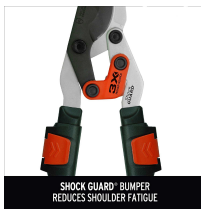

Corona Extendable Duallink Bypass Loppers - 29.5in - 37.5in RCSL4364

Details

Get the job done faster and easier with longer reach, boosted power and reduced effort using the DualLINK extendable lopper with Comfort GEL grips. Enjoy maximum power cutting performance for limbs up to 1-3/4in. with a non-stick blade and large opening hook. Strong, trapezoid steel handles extend 29.5in to 37.5in. to make your reach easier and the job faster. The reduced handle opening makes the job easier with less work and more power. The ShockGUARD bumper system is designed to reduce shock and arm fatigue.

- Strong, trapezoid steel handles extend 29.5in to 37.5in
- Power SOURCE cutting action for limbs up to 1-3/4 in.
- Non-stick blade with large opening hook
- Extreme comfort grips
- ShockGUARD bumper system
- Reduced handle opening for less work and more power