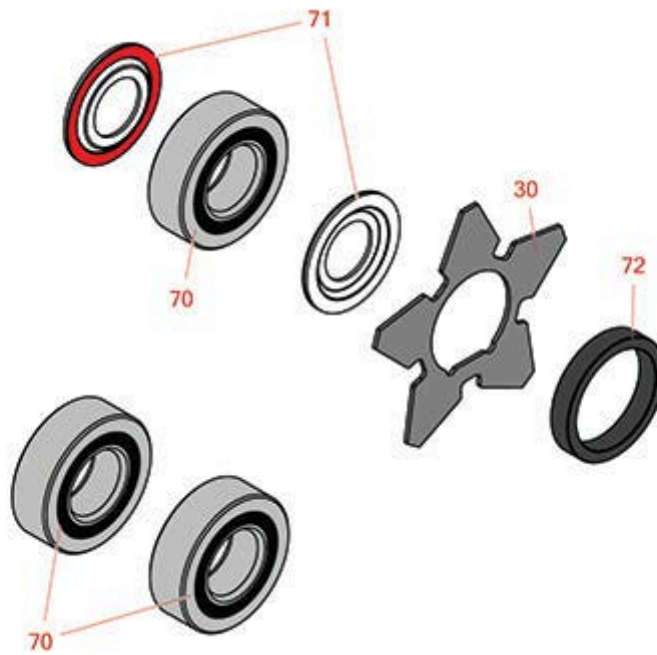

Replaces Toro Reelmaster 3555-D Parts

22in Cutting Unit - Model 03483, 03487 & 03488
Groomer

All original equipment manufacturers names and part numbers are used for identification purposes only, and we are in no way implying that our products are original equipment parts. Prices subject to change without notice.

Replaces Toro Reelmaster 3555-D Parts

22in Cutting Unit - Model 03483, 03487 & 03488
Groomer

| Item No | R&R Part No. | OEM Part No. | Description | Qty Req | Order Quantity |
|------------------------------|------------------|--------------|---------------------------------|---------|----------------|
| Blades | | | | | |
| 30 | R130-4105 | 130-4105 | Blade- Groomer | 40 | |
| Other Parts Available | | | | | |
| 70 | R115-6869 | 115-6869 | Bearing - Ball -Stainless | 3 | |
| 71 | R115-6923 | 115-6923 | Shield - Bearing - Flocked | 2 | |
| 72 | R70-1350 | 70-1350 | Spacer - 1/4 Fits Groomer Shaft | 2 | |