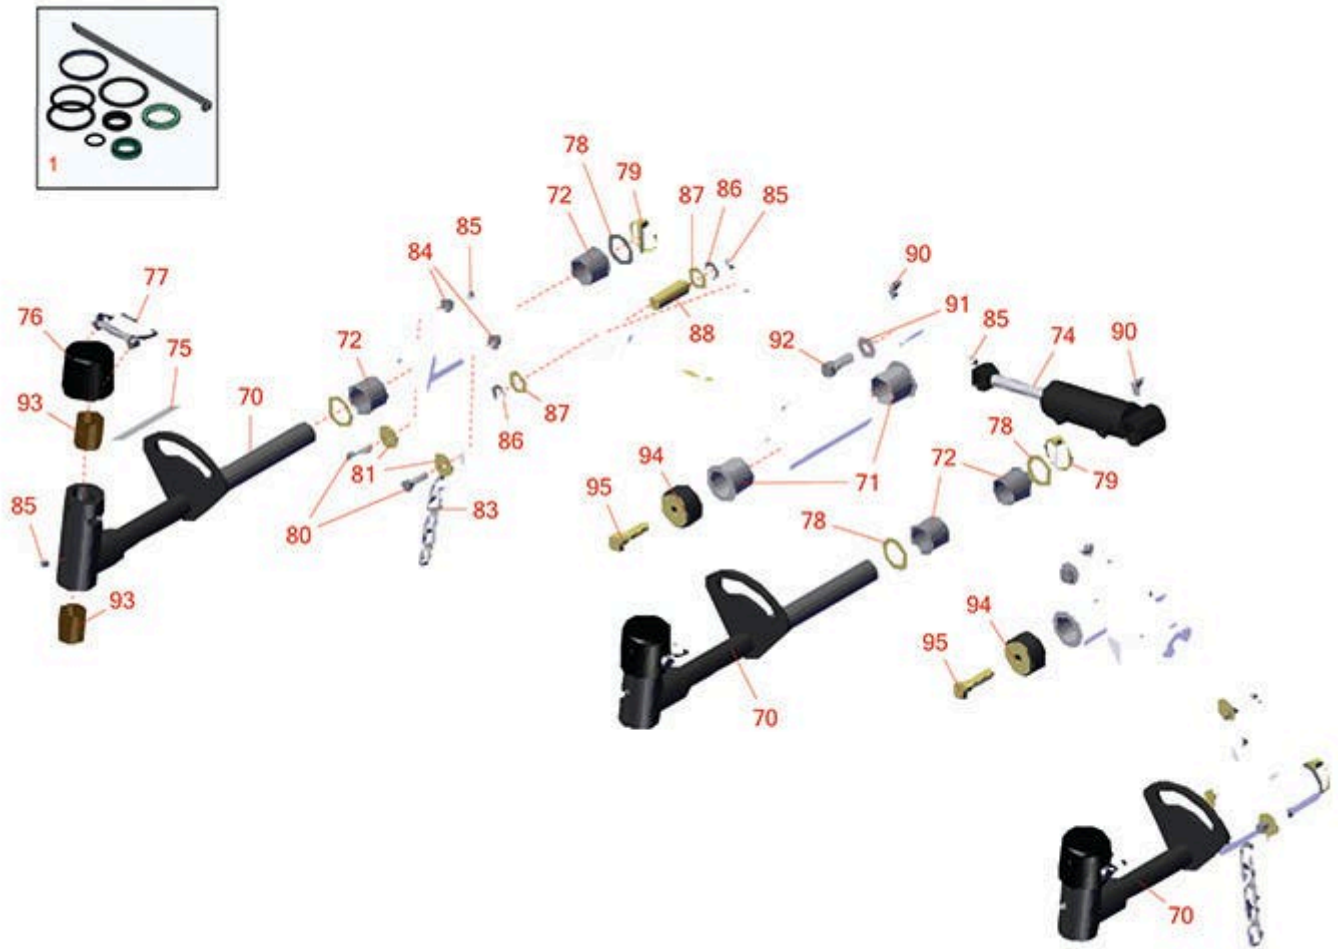

Replaces Toro Reelmaster 3555-D Parts

Traction Unit

1, 4 & 5 Lift Arms & Hydraulics

All original equipment manufacturers names and part numbers are used for identification purposes only, and we are in no way implying that our products are original equipment parts. Prices subject to change without notice.

Replaces Toro Reelmaster 3555-D Parts

Traction Unit

1, 4 & 5 Lift Arms & Hydraulics

Item No	R&R Part No.	OEM Part No.	Description	Qty Req	Order Quantity
Overhaul Kits					
1	R133-2900	133-2900	Seal Kit - Cylinder	1	
Other Parts Available					
70	R127-8477	127-8477	Pivot Yoke Assy	3	
71	R104-0015	104-0015, 104-8339	Bushing - Flanged	6	
72	R121-7863	121-7863	Bushing	6	
74	R119-6989	119-6989	Hydraulic Cylinder	1	
75	R110-9642	110-9642	Decal	3	
76	R107-4027	107-4027	Cap - Pivot Yoke	3	
77	R107-7400	107-7400	Pin - Lynch	3	
78	R120-2183	120-2183	Washer - Thrust	6	
79	R92-1298	92-1298	Pin - Clik	3	
80	R400264	01-150-0180, 01-178-0610, 20-48-AD, 20-48-AGD, 32-9160, 3224-3, 323-29, 323-7, 400264, 908035P	Bolt - Hex HD 3/8-16 x 1-1/4	6	
81	R63-8410	53-6380, 63-4810, 63-8410	Washer - Isolator Bushing	6	
83	R84-2450	84-2450	Chain - Straight 4	3	

Replaces Toro Reelmaster 3555-D Parts

Traction Unit

1, 4 & 5 Lift Arms & Hydraulics

Item No	R&R Part No.	OEM Part No.	Description	Qty Req	Order Quantity
84	R104-8301	104-8301, 104-9301, 109-6658, 133-7570	Locknut - 3/8-16 Nylon Flanged	6	
85	R302-5	21-6010, 302-11, 302-37, 302-47, 302-5, 302-57, 302-58, 302-6, 31-0300, 32-9660, 60-0800, 62-3880, 92-4181	Fitting - Grease	6	
86	R32120-93	32120-93	Snap Ring - HD	6	
87	R3-6498	3--6498, 3-6498, 47-8270	Washer - Thrust	6	
88	R104-0046	104-0046	Pin - Slide - Cylinder	3	
90	R323016	302-33, 323016	Zerk - Grease	3	
91	R453017	01-166-0050, 01-166-0240, 01-166-0800, 24-13-AD, 24-14-AD, 32-8110, 3256-26, 3256-6, 453017, 69-8980, 87-7270	Washer - Flat 1/2	3	
92	R3234-32	3234-32, 3434-32	Bolt - 1/2-13 x 1 1/4 Hex Flange Bolt	3	
93	R121-3187	121-3187	Bushing	6	