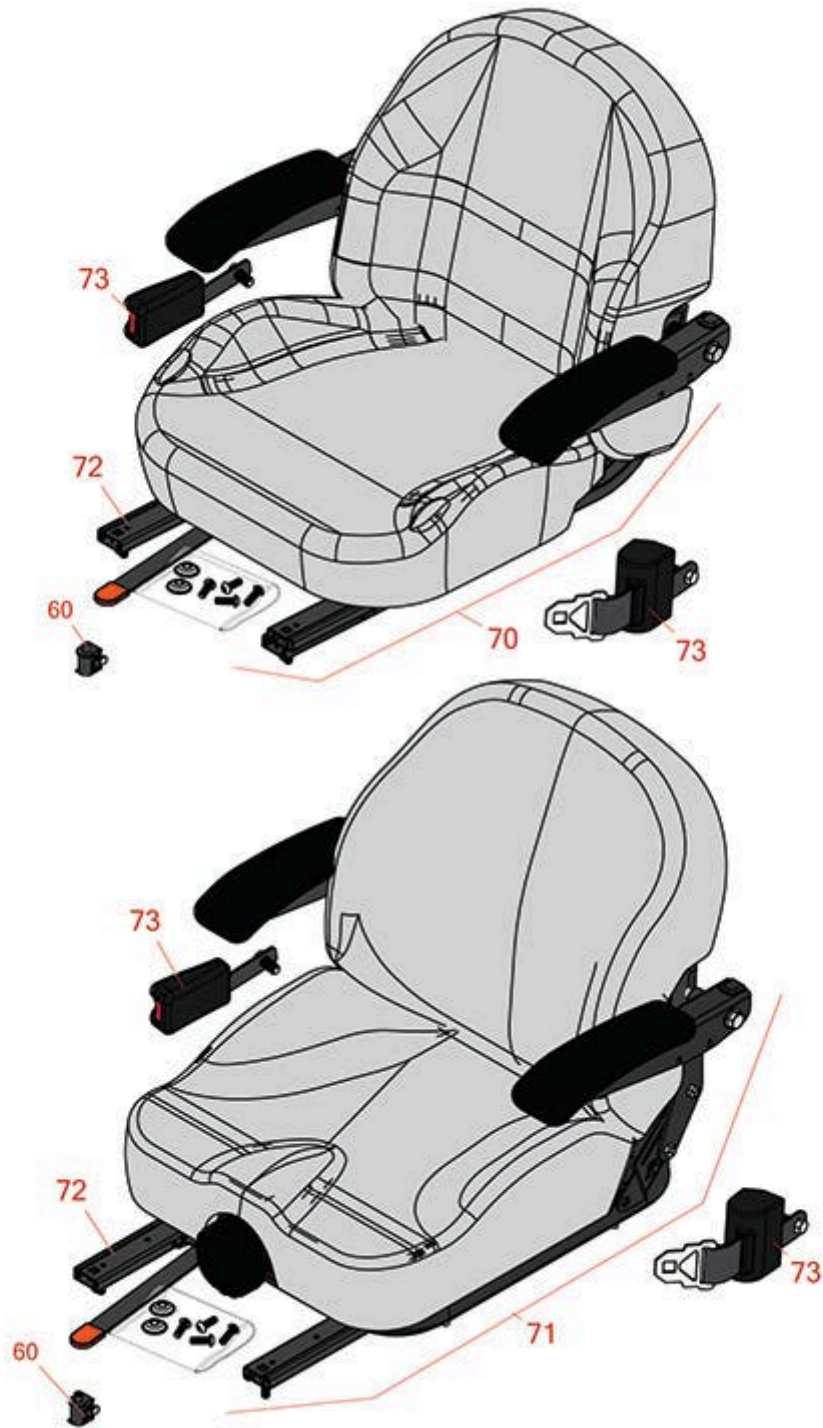

Replaces Toro Z Master Professional 7000 Parts

Zero Turn Mower with 52in Deck - Model 74279TE
Seat

All original equipment manufacturers names and part numbers are used for identification purposes only, and we are in no way implying that our products are original equipment parts. Prices subject to change without notice.

Replaces Toro Z Master Professional 7000 Parts

Zero Turn Mower with 52in Deck - Model 74279TE
Seat

| Item No | R&R Part No. | OEM Part No. | Description | Qty Req | Order Quantity |
|--|------------------|---|--|---------|----------------|
| 60 | R150229 | 82-2190 | Switch - Operator Presence | 1 | |
| 70 | R750205 | 116-0035, 116-0038 | Seat - Light Grey Deluxe w/Arms & Track Set | 1 | |
| 71 | R750210 | 121-7595, 125-3107, 127-3305, 130-0801 | Seat - Light Grey Deluxe w/Arms w/Suspension | 1 | |
| <i>Tech Note: INCL SUSPENSION & TRACK SET:</i> | | | | | |
| 72 | R109-9801 | 109-9801 | Seat Track Set | 1 | |
| 73 | R109-9805 | 109-9805 | Seat Belt Kit | 1 | |