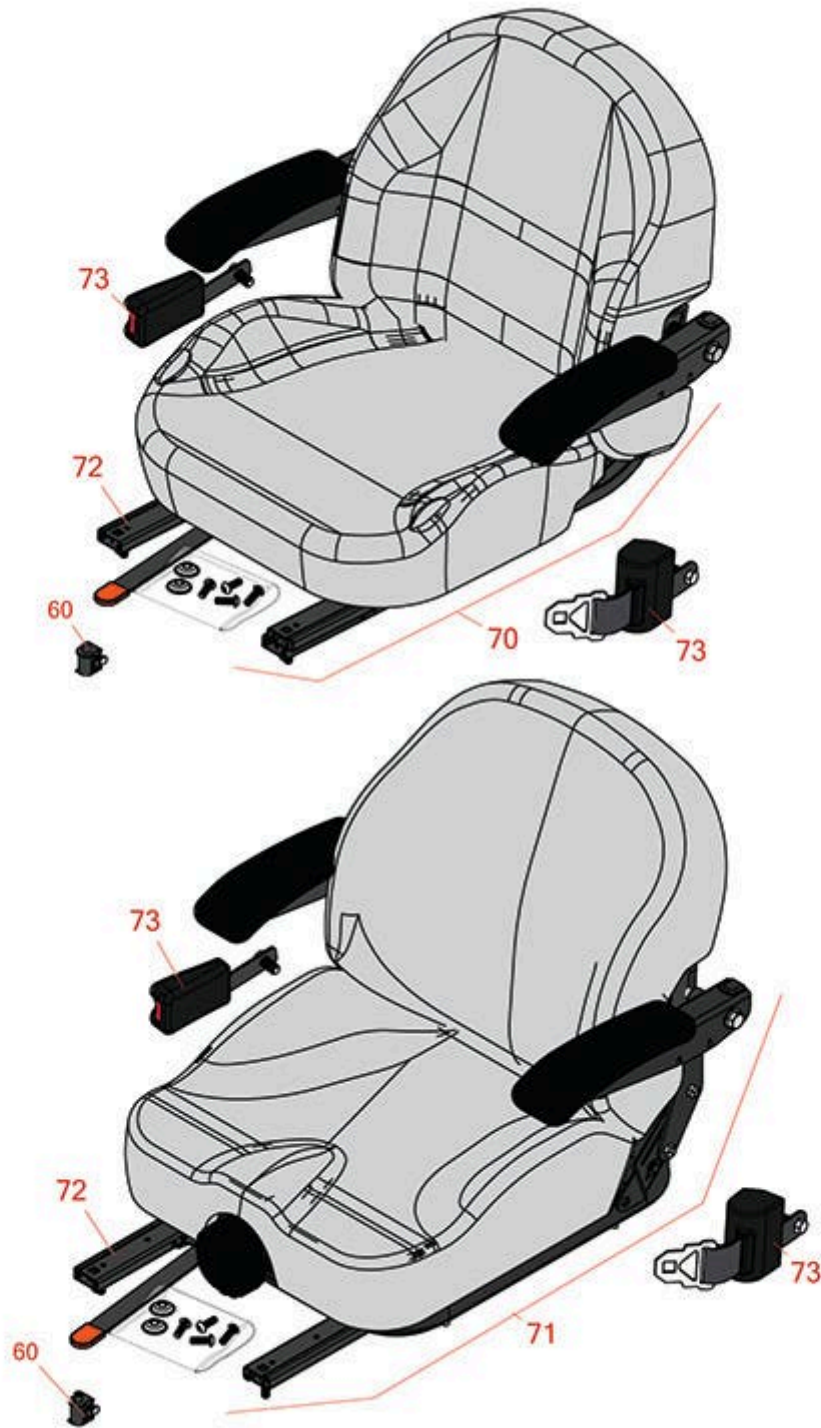

Replaces Toro Z Master Professional 7000 Parts

Zero Turn Mower with 72in Deck - Model 74274
Seat

All original equipment manufacturers names and part numbers are used for identification purposes only, and we are in no way implying that our products are original equipment parts. Prices subject to change without notice.

Replaces Toro Z Master Professional 7000 Parts

Zero Turn Mower with 72in Deck - Model 74274
Seat

Item No	R&R Part No.	OEM Part No.	Description	Qty Req	Order Quantity
60	R150229	82-2190	Switch - Operator Presence	1	
70	R750205	116-0035, 116-0038	Seat - Light Grey Deluxe w/Arms & Track Set	1	
71	R750210	121-7595, 125-3107, 127-3305, 130-0801	Seat - Light Grey Deluxe w/Arms w/Suspension	1	
<i>Tech Note: INCL SUSPENSION & TRACK SET:</i>					
72	R109-9801	109-9801	Seat Track Set	1	
73	R109-9805	109-9805	Seat Belt Kit	1	