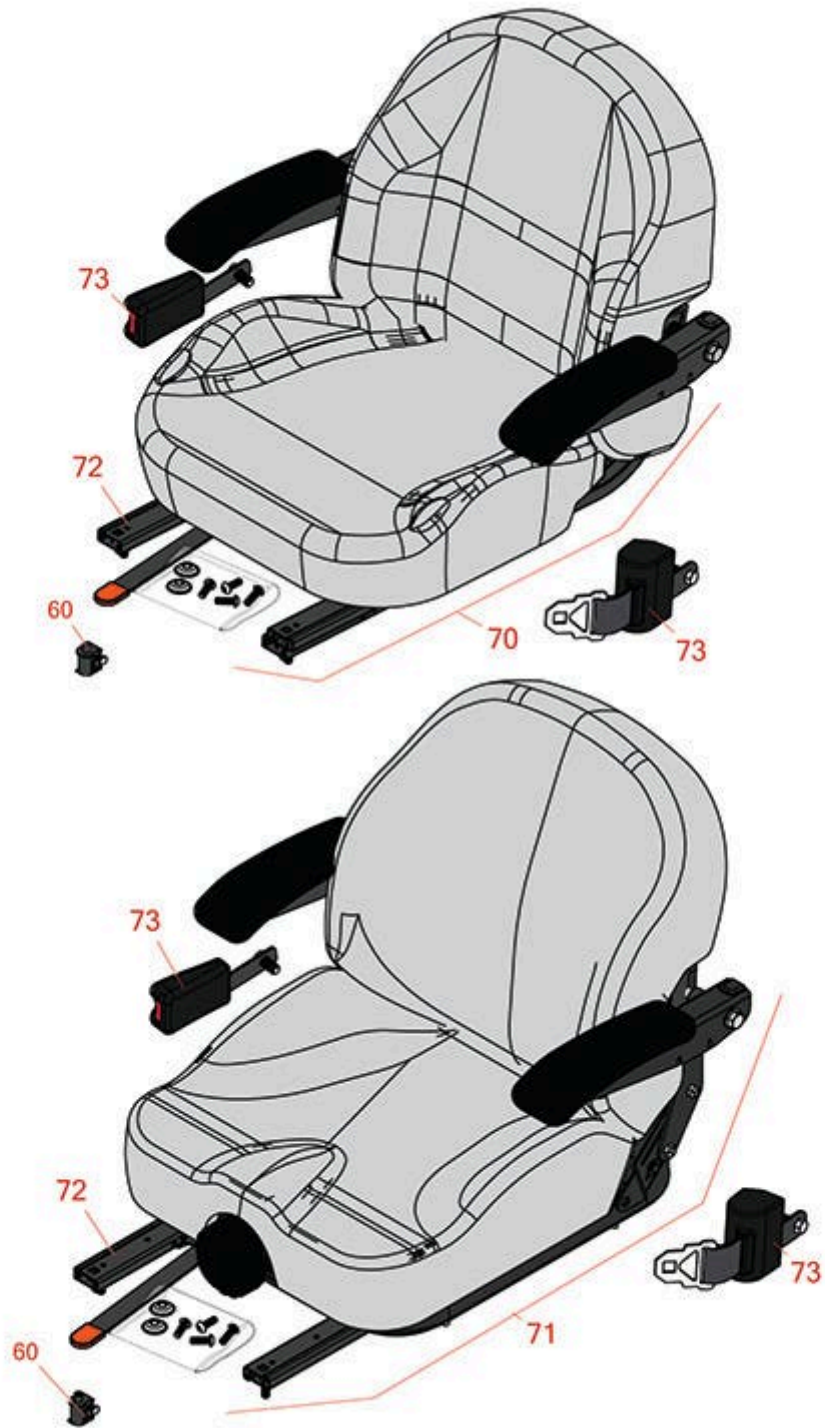

Replaces Toro Z Master Professional 7000 Parts

Zero Turn Mower with 72in Deck - Model 74269
Seat

All original equipment manufacturers names and part numbers are used for identification purposes only, and we are in no way implying that our products are original equipment parts. Prices subject to change without notice.

Replaces Toro Z Master Professional 7000 Parts

Zero Turn Mower with 72in Deck - Model 74269
Seat

Item No	R&R Part No.	OEM Part No.	Description	Qty Req	Order Quantity
60	R150229	82-2190	Switch - Operator Presence	1	
70	R750205	116-0035, 116-0038	Seat - Light Grey Deluxe w/Arms & Track Set	1	
71	R750210	121-7595, 125-3107, 127-3305, 130-0801	Seat - Light Grey Deluxe w/Arms w/Suspension	1	
<i>Tech Note: INCL SUSPENSION & TRACK SET:</i>					
72	R109-9801	109-9801	Seat Track Set	1	
73	R109-9805	109-9805	Seat Belt Kit	1	