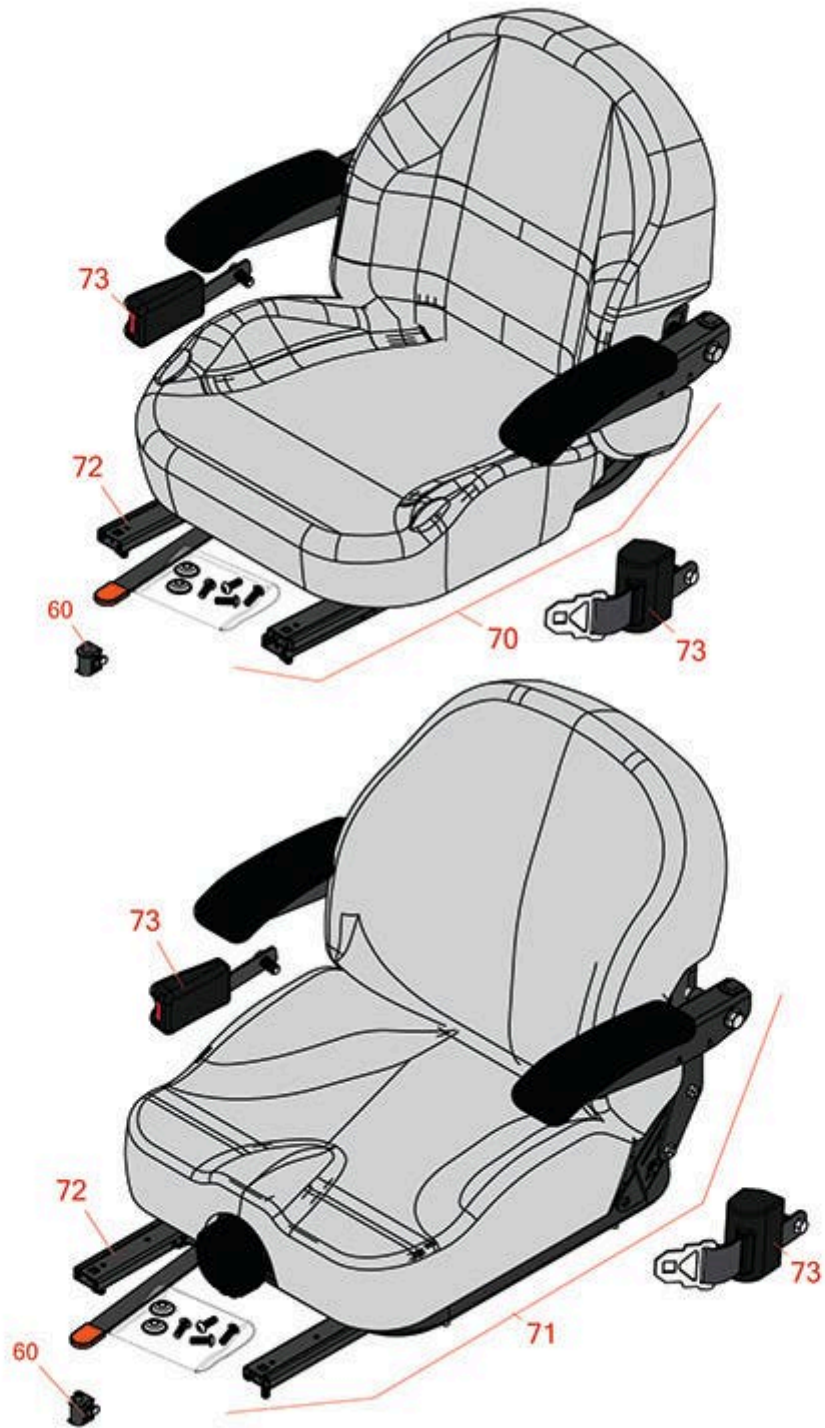

# Replaces Toro Z Master Professional 7000 Parts

Zero Turn Mower with 60in Deck - Model 74268  
Seat

All original equipment manufacturers names and part numbers are used for identification purposes only, and we are in no way implying that our products are original equipment parts. Prices subject to change without notice.

# Replaces Toro Z Master Professional 7000 Parts

Zero Turn Mower with 60in Deck - Model 74268  
Seat

Item No	R&R Part No.	OEM Part No.	Description	Qty Req	Order Quantity
60	<b>R150229</b>	82-2190	Switch - Operator Presence	1	
70	<b>R750205</b>	116-0035, 116-0038	Seat - Light Grey Deluxe w/Arms & Track Set	1	
71	<b>R750210</b>	121-7595, 125-3107, 127-3305, 130-0801	Seat - Light Grey Deluxe w/Arms w/Suspension	1	
<i>Tech Note: INCL SUSPENSION &amp; TRACK SET:</i>					
72	<b>R109-9801</b>	109-9801	Seat Track Set	1	
73	<b>R109-9805</b>	109-9805	Seat Belt Kit	1	