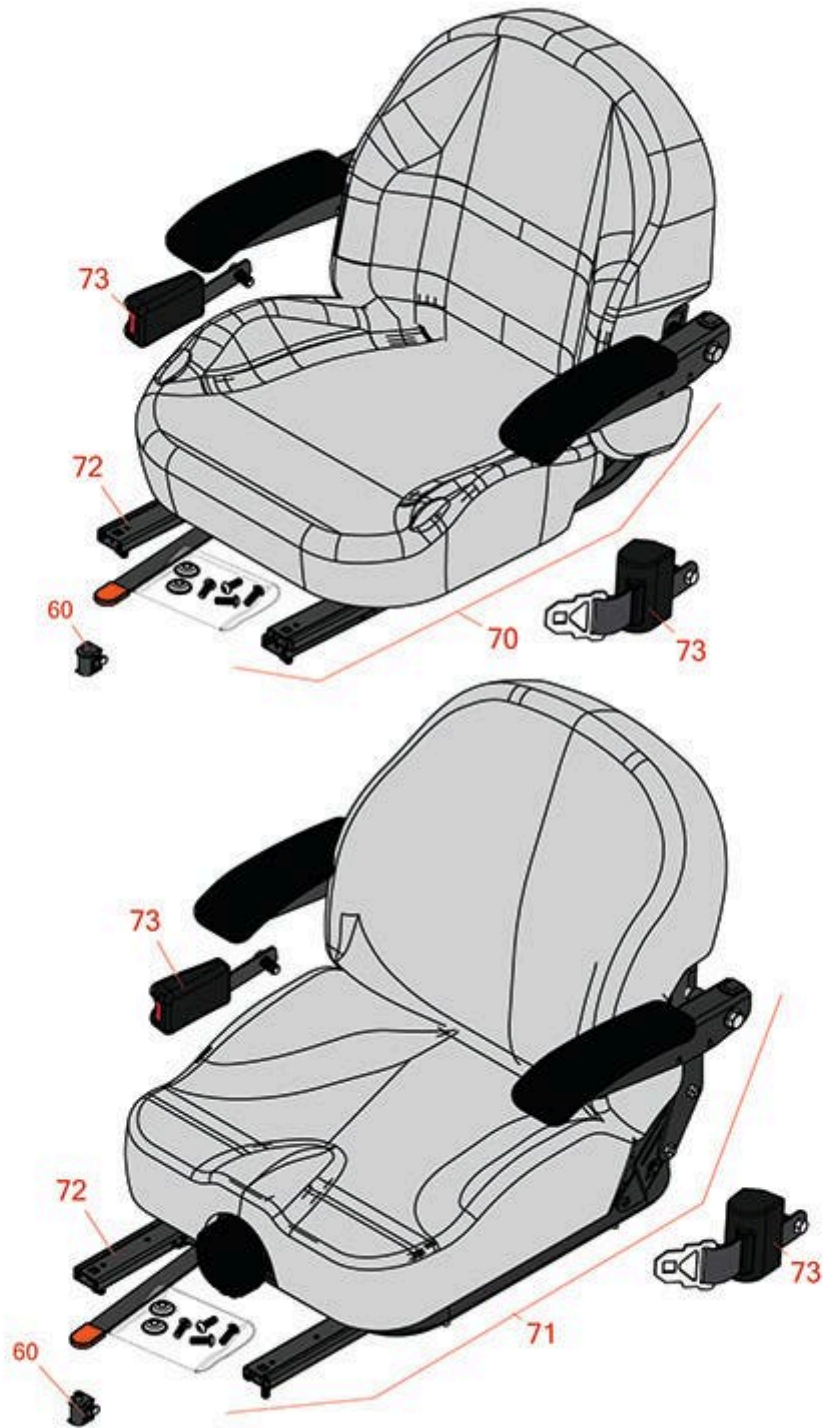

Replaces Toro Z Master Professional 7000 Parts

Zero Turn Mower with 60in Deck - Model 74267
Seat

All original equipment manufacturers names and part numbers are used for identification purposes only, and we are in no way implying that our products are original equipment parts. Prices subject to change without notice.

Replaces Toro Z Master Professional 7000 Parts

Zero Turn Mower with 60in Deck - Model 74267
Seat

Item No	R&R Part No.	OEM Part No.	Description	Qty Req	Order Quantity
60	R150229	82-2190	Switch - Operator Presence	1	
70	R750205	116-0035, 116-0038	Seat - Light Grey Deluxe w/Arms & Track Set	1	
71	R750210	121-7595, 125-3107, 127-3305, 130-0801	Seat - Light Grey Deluxe w/Arms w/Suspension	1	
<i>Tech Note: INCL SUSPENSION & TRACK SET:</i>					
72	R109-9801	109-9801	Seat Track Set	1	
73	R109-9805	109-9805	Seat Belt Kit	1	