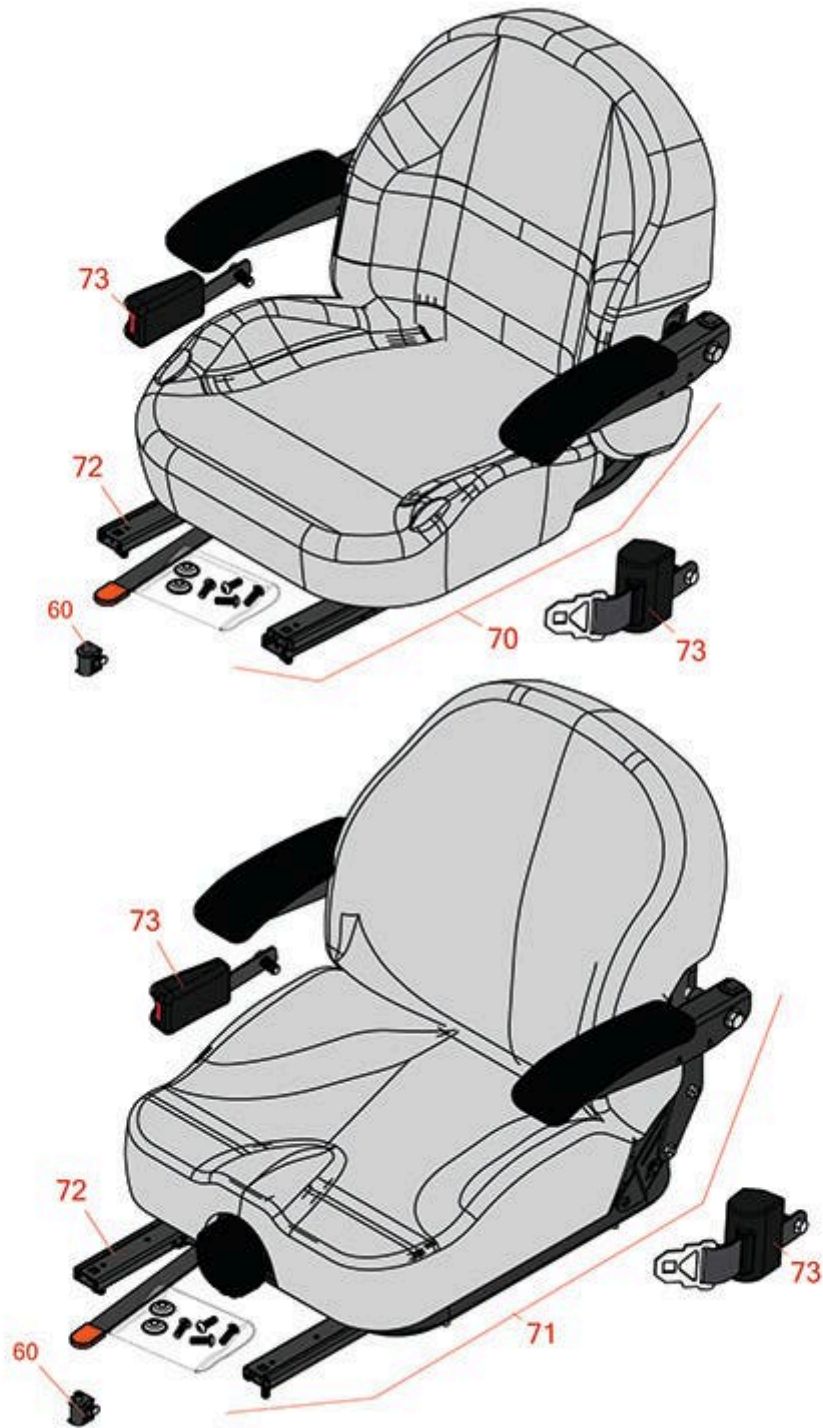

# Replaces Toro Z Master Professional 7000 Parts

Zero Turn Mower with 52in Deck - Model 74266  
Seat

All original equipment manufacturers names and part numbers are used for identification purposes only, and we are in no way implying that our products are original equipment parts. Prices subject to change without notice.

# Replaces Toro Z Master Professional 7000 Parts

Zero Turn Mower with 52in Deck - Model 74266  
Seat

Item No	R&R Part No.	OEM Part No.	Description	Qty Req	Order Quantity
60	<b>R150229</b>	82-2190	Switch - Operator Presence	1	
70	<b>R750205</b>	116-0035, 116-0038	Seat - Light Grey Deluxe w/Arms & Track Set	1	
71	<b>R750210</b>	121-7595, 125-3107, 127-3305, 130-0801	Seat - Light Grey Deluxe w/Arms w/Suspension	1	
<i>Tech Note: INCL SUSPENSION &amp; TRACK SET:</i>					
72	<b>R109-9801</b>	109-9801	Seat Track Set	1	
73	<b>R109-9805</b>	109-9805	Seat Belt Kit	1	