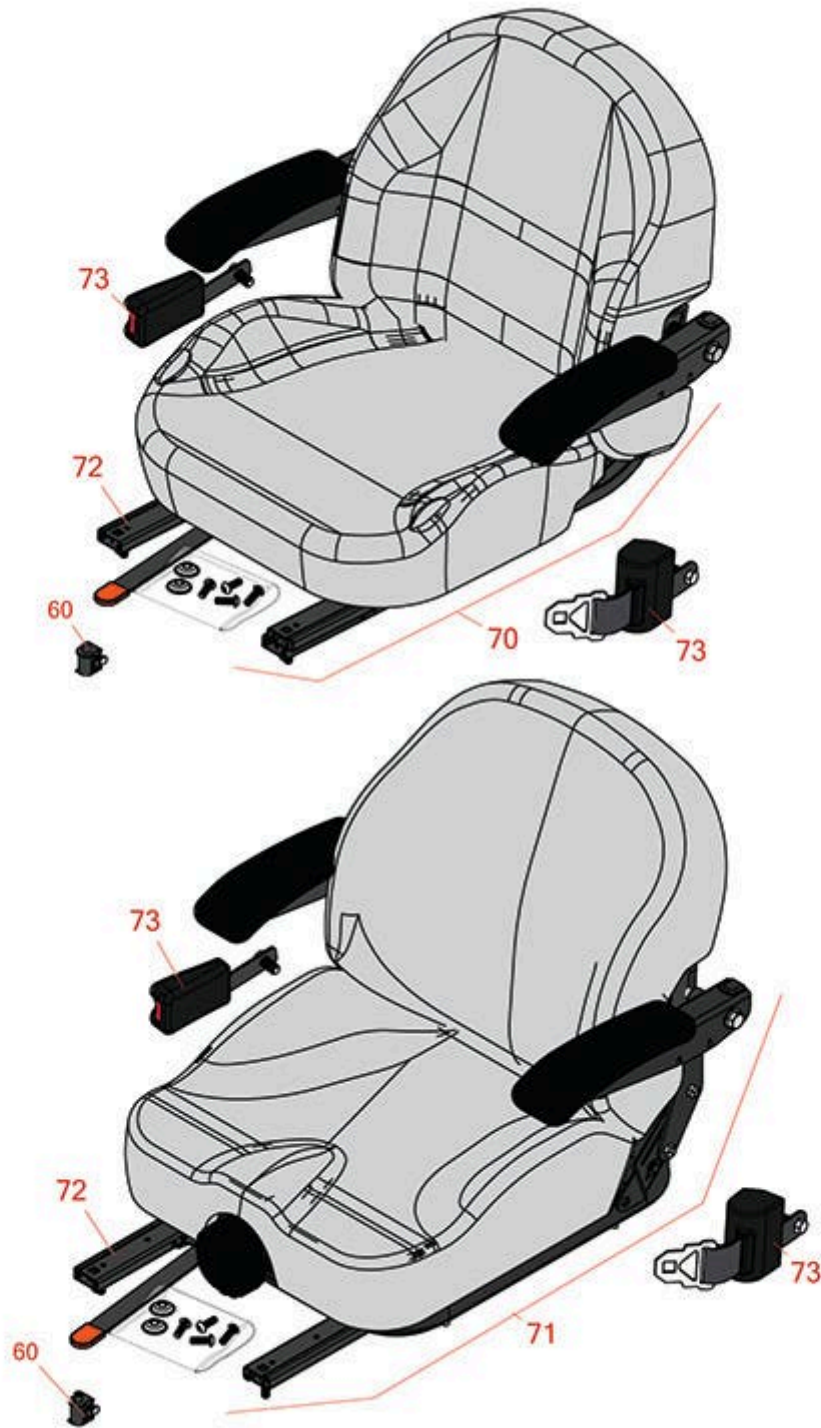

# Replaces Toro Z Master Professional 7000 Parts

Zero Turn Mower with 152cm Deck - Model 74265TE  
Seat

All original equipment manufacturers names and part numbers are used for identification purposes only, and we are in no way implying that our products are original equipment parts. Prices subject to change without notice.

# Replaces Toro Z Master Professional 7000 Parts

Zero Turn Mower with 152cm Deck - Model 74265TE  
Seat

Item No	R&R Part No.	OEM Part No.	Description	Qty Req	Order Quantity
60	<b>R150229</b>	82-2190	Switch - Operator Presence	1	
70	<b>R750205</b>	116-0035, 116-0038	Seat - Light Grey Deluxe w/Arms & Track Set	1	
71	<b>R750210</b>	121-7595, 125-3107, 127-3305, 130-0801	Seat - Light Grey Deluxe w/Arms w/Suspension	1	
<i>Tech Note: INCL SUSPENSION &amp; TRACK SET:</i>					
72	<b>R109-9801</b>	109-9801	Seat Track Set	1	
73	<b>R109-9805</b>	109-9805	Seat Belt Kit	1	