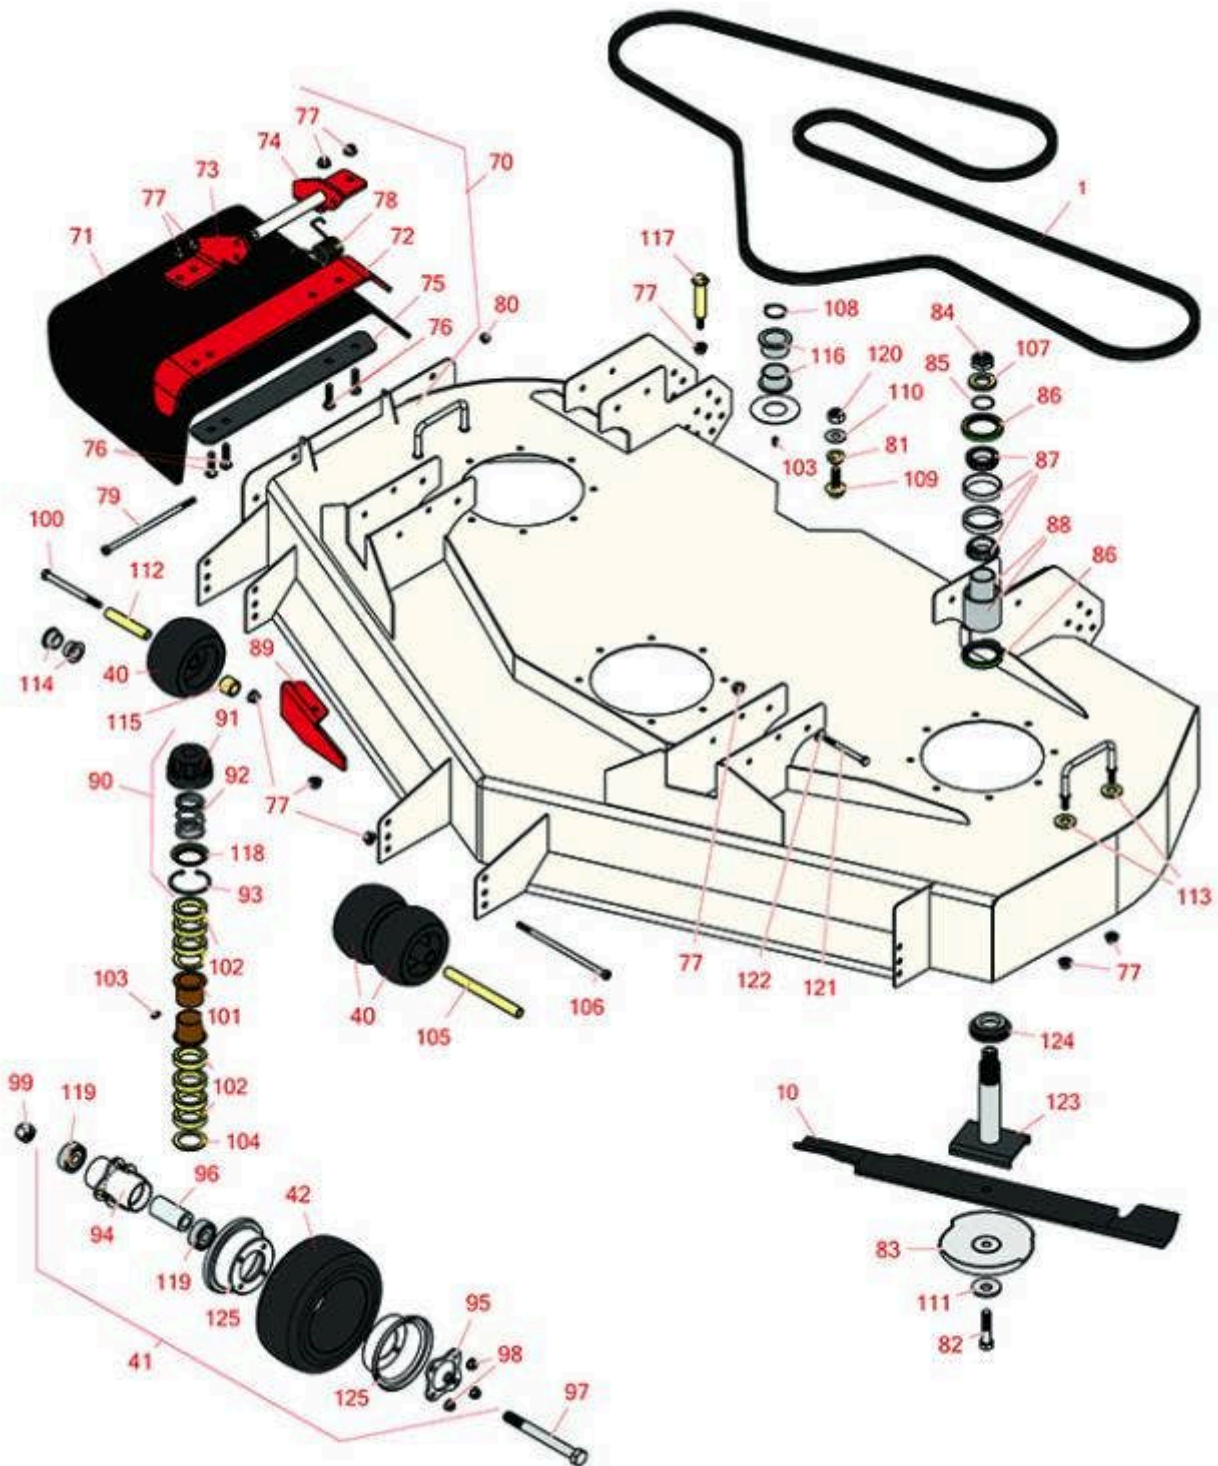

Replaces Toro Groundsmaster 3200

Parts

Rotary Decks

72in Rotary Deck - Model 31972

All original equipment manufacturers names and part numbers are used for identification purposes only, and we are in no way implying that our products are original equipment parts. Prices subject to change without notice.

Replaces Toro Groundsmaster 3200

Parts

Rotary Decks

72in Rotary Deck - Model 31972

Item No	R&R Part No.	OEM Part No.	Description	Qty Req	Order Quantity
Belts					
1	R126-2538	126-2538	Belt- Deck Drive	1	
Blades					
10	R110-0622-03	110-0622, 110-0622-03	Mower Blade - High Lift 24.5	3	
Wheels					
40	R68-2730	1-603299, 68-2730	Wheel - Anti Scalp	3	
41	R137-5529	137-5529, 93-5974, 93-9574, `137-5529	Wheel Assy - Foam Filled 8x3.5-4SM	2	
42	R150615	136-4424, 137-5924	Tire - Foam Filled 8-3.5 x 4 Sm 4 Ply	2	
Other Parts Available					
70	R108-2792	108-2792	Rubber Deflector Assy	1	
71	R151416	108-5029, 110-0759, 151416	Deflector - Long	1	
72	R106-3246-01	106-3246-01	Deflector	1	
73	R106-3253-01	106-3253-01	Plate-Hinge, Front	1	
74	R108-4059-01	108-4059-01	Plate-Hinge, Rear	1	
75	R106-3248-03	106-3248-03	Strap - Discharge	1	
76	R3231-4	01-157-0440, 01-173-0612, 3231-4	Bolt - Carriage 3/8-16 x 1-1/2	4	