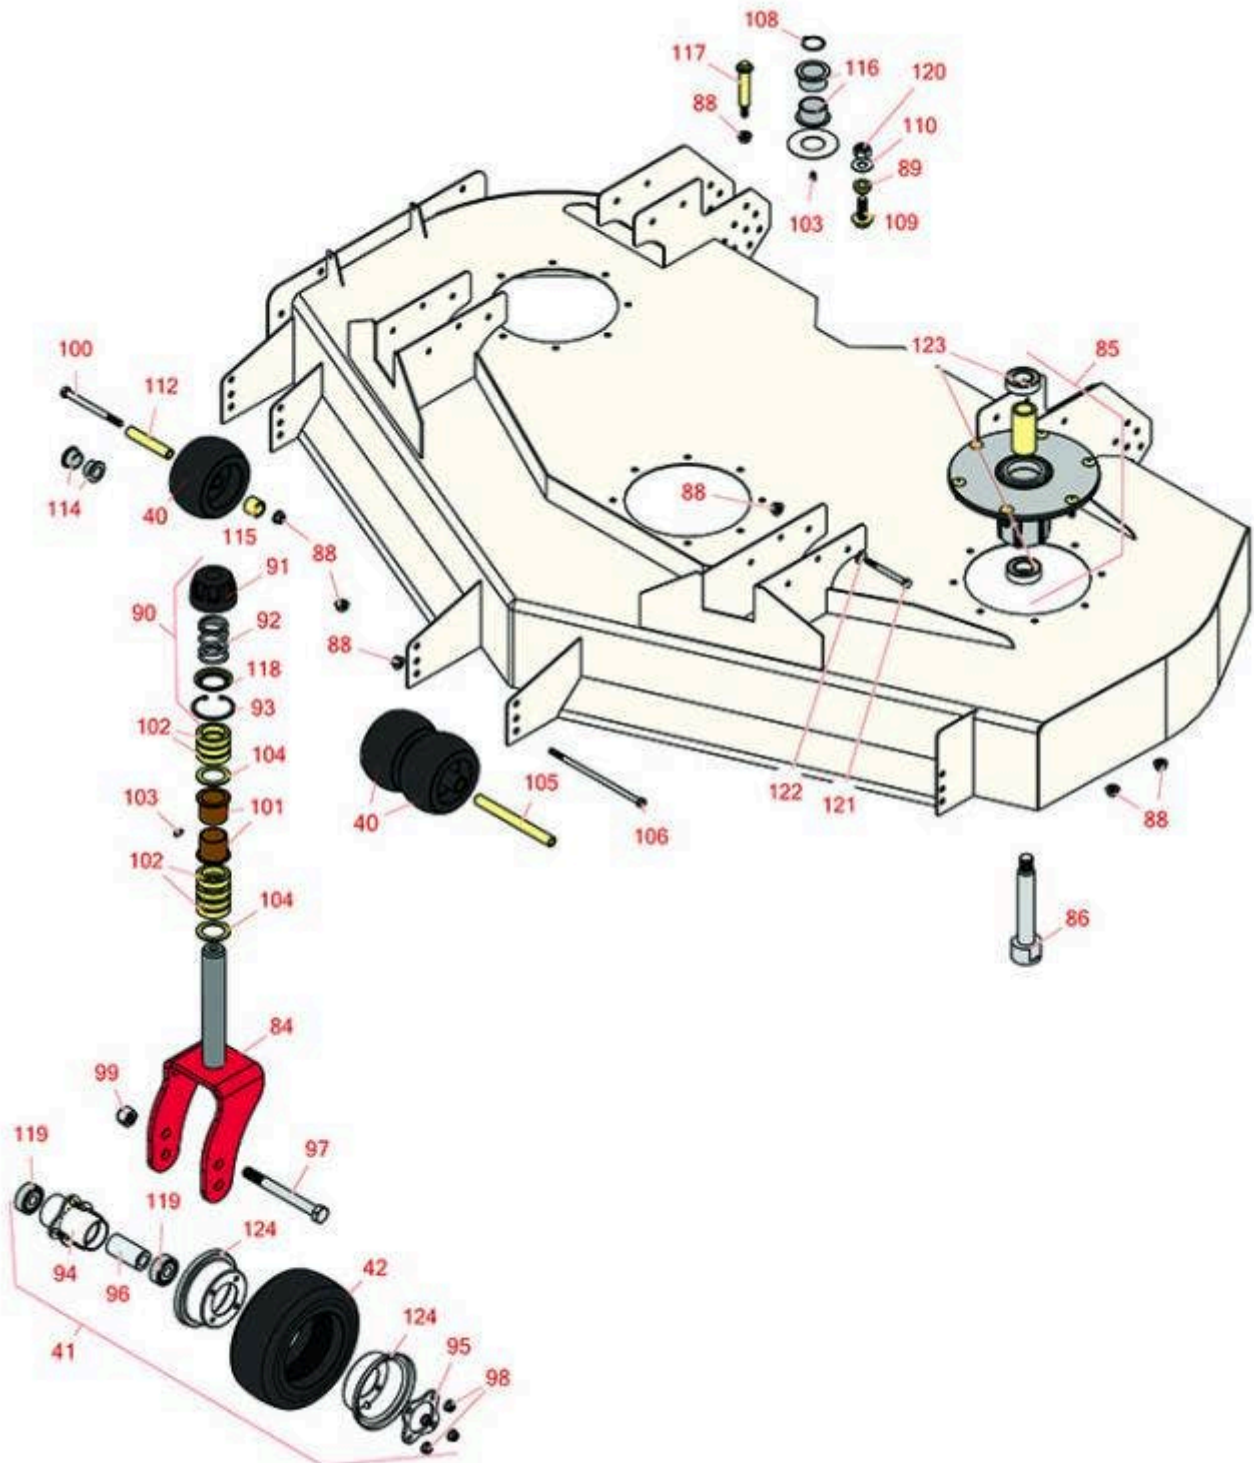

Replaces Toro Groundsmaster 3200

Parts

Rotary Decks

60in Rotary Deck - Model 31974

All original equipment manufacturers names and part numbers are used for identification purposes only, and we are in no way implying that our products are original equipment parts. Prices subject to change without notice.

Replaces Toro Groundsmaster 3200

Parts

Rotary Decks

60in Rotary Deck - Model 31974

Item No	R&R Part No.	OEM Part No.	Description	Qty Req	Order Quantity
Wheels					
40	R68-2730	1-603299, 68-2730	Wheel - Anti Scalp	3	
41	R137-5529	137-5529, 93-5974, 93-9574, 137-5529	Wheel Assy - Foam Filled 8x3.5-4SM	2	
42	R150615	136-4424, 137-5924	Tire - Foam Filled 8-3.5 x 4 Sm 4 Ply	2	
Other Parts Available					
84	R137-2546-01	137-2546-01	Castor Fork	2	
85	R137-9780	137-9780	Spindle Assy	3	
86	R138-6045	138-6045	Shaft - Spindle	3	
88	R104-8301	104-8301, 104-9301, 109-6658, 133-7570	Locknut - 3/8-16 Nylon Flanged	20	
89	R108-1924	108-1924	Spacer-Idler	1	
90	R92-9727	92-9727	Cap Assy - HOC	2	
91	R92-8861	92-5582, 92-8861	Cap - HOC	2	
92	R92-9726	92-9726	Spring - Compression	2	
93	R92-5581	92-5581	Ring - Retaining	2	
94	R93-5980	93-4238, 93-5980	Hub Assy - w/o Bearings/Spacer	2	
95	R93-4242	93-4242	Plate - Caster Wheel	2	
96	R93-4241	93-4241	Spacer - Caster Wheel	2	