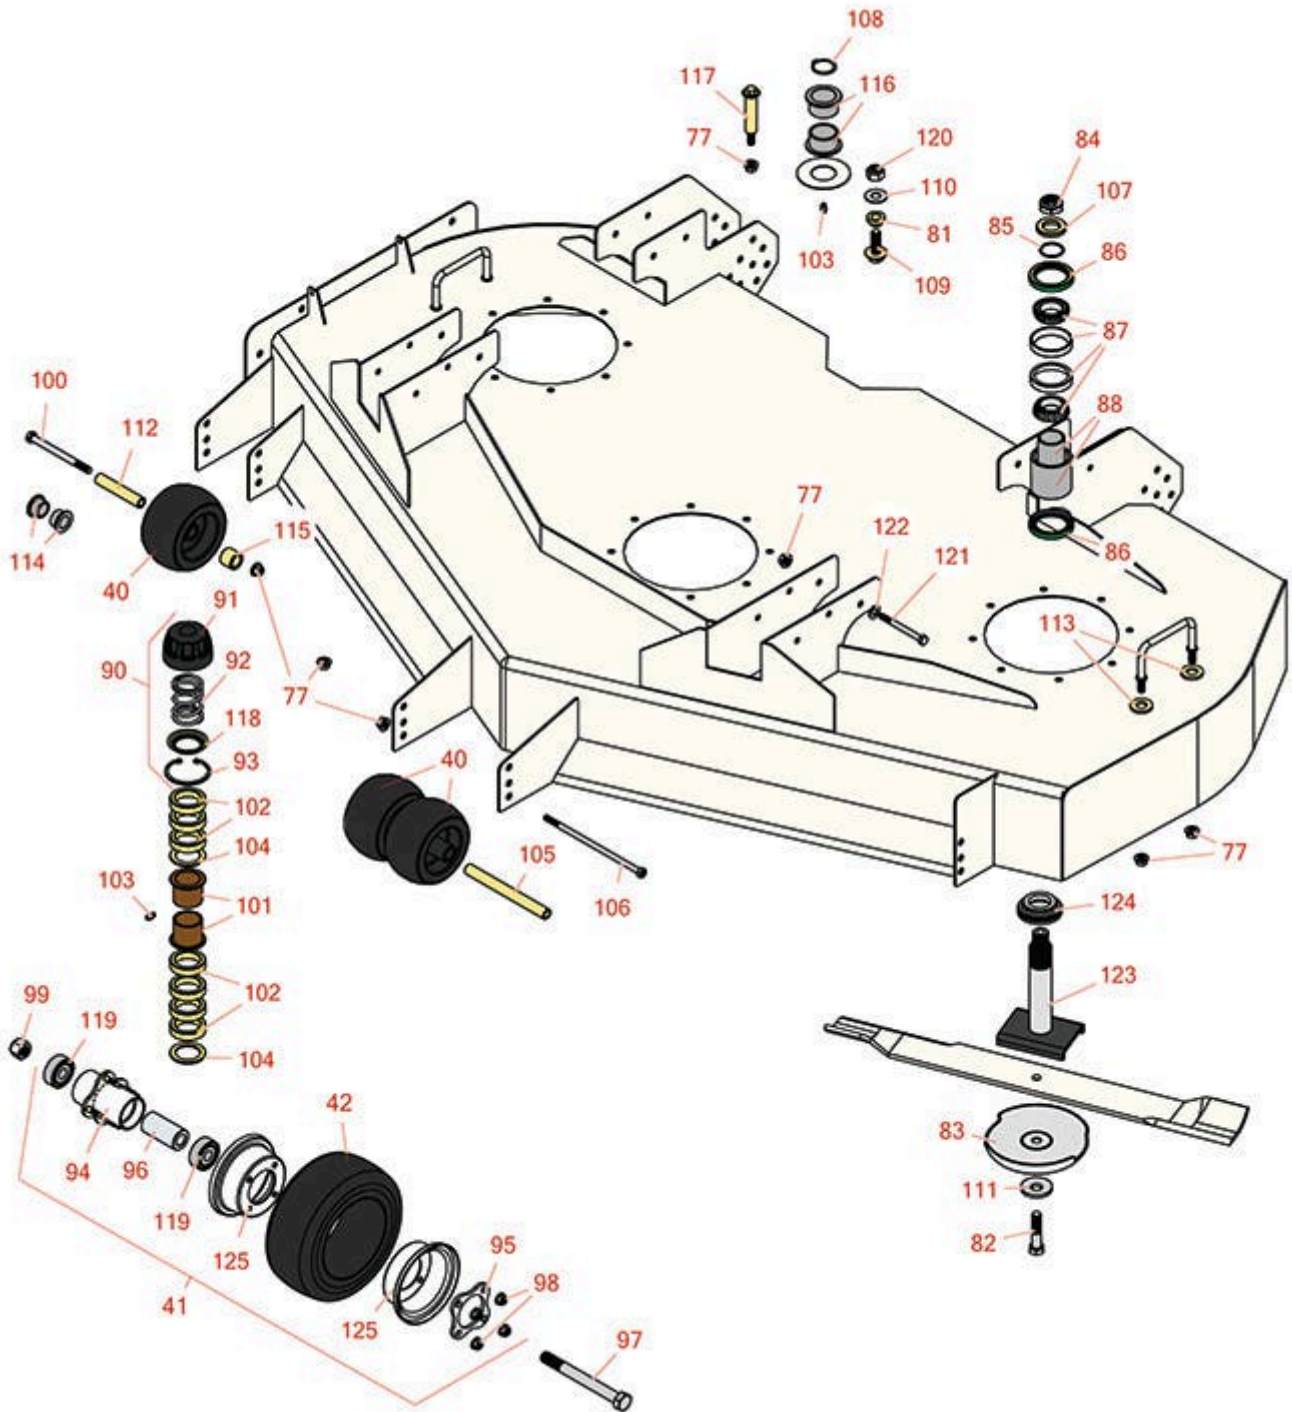

## Parts

Rotary Decks

60in Rotary Deck - Model 31971

All original equipment manufacturers names and part numbers are used for identification purposes only, and we are in no way implying that our products are original equipment parts. Prices subject to change without notice.