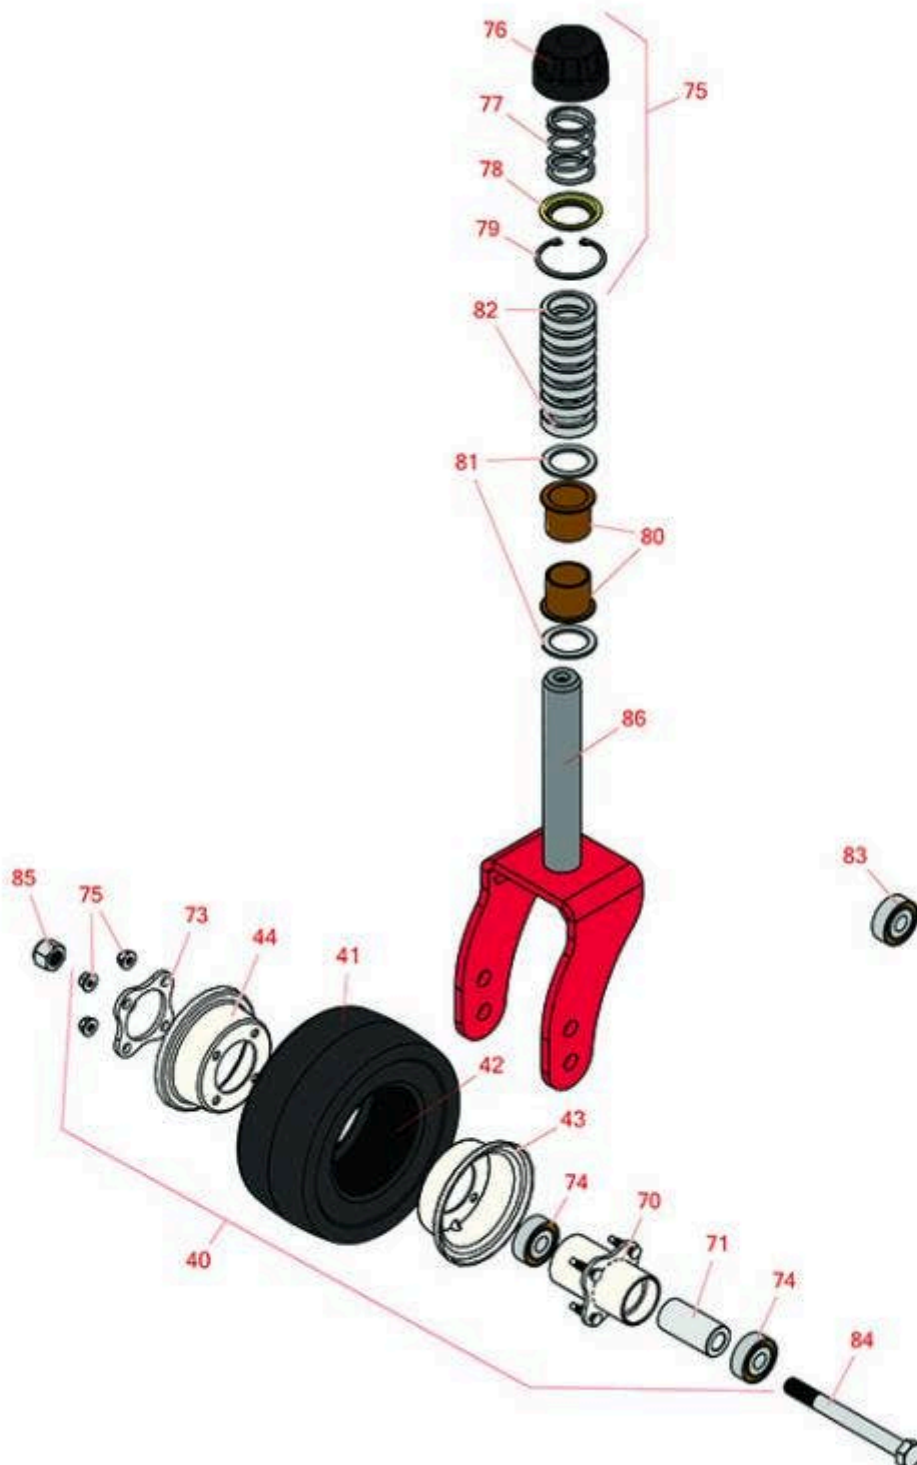

Replaces Toro Groundsmaster 3200

Parts

Flail Cutting Decks

60in Flail Cutting Deck - Model 02835

All original equipment manufacturers names and part numbers are used for identification purposes only, and we are in no way implying that our products are original equipment parts. Prices subject to change without notice.

Replaces Toro Groundsmaster 3200

Parts

Flail Cutting Decks

60in Flail Cutting Deck - Model 02835

| Item No | R&R Part No. | OEM Part No. | Description | Qty Req | Order Quantity |
|------------------------------|------------------|-----------------------|-------------------------------------|---------|----------------|
| Tires | | | | | |
| 40 | R93-9938 | 86-0020, 93-9938 | Wheel Assy - Castor - Pneu 8x3.50-4 | 2 | |
| 41 | R93-9939 | 93-9939, 98-2877 | Tire - 8x3.50-4 (4 Ply) Sm Pneu | 2 | |
| 42 | R68-8950 | 68-8950 | Tube - Castor Wheel 9x3.50-4 TR87 | 2 | |
| 43 | R93-4239 | 93-4239 | Rim - Wheel Half w/Valve Hole | 2 | |
| 44 | R95-2741 | 137-5552, 95-2741 | Rim - Wheel Half w/o Valve Hole | 2 | |
| Other Parts Available | | | | | |
| 70 | R93-5980 | 93-4238, 93-5980 | Hub Assy - w/o Bearings/Spacer | 2 | |
| 71 | R93-4241 | 93-4241 | Spacer - Caster Wheel | 2 | |
| 72 | R32128-16 | 32128-16 | Locknut - 5/16-24 Flanged Top | 8 | |
| 73 | R93-4242 | 93-4242 | Plate - Caster Wheel | 2 | |
| 74 | R108-9017 | 108-9017, 120-3366 | Bearing-Stainless | 4 | |
| 75 | R92-9727 | 92-9727 | Cap Assy - HOC | 2 | |
| 76 | R92-8861 | 92-5582, 92-8861 | Cap - HOC | 2 | |
| 77 | R92-9726 | 92-9726 | Spring - Compression | 2 | |
| 78 | R92-5583 | 92-5583 | Washer- Cap | 2 | |
| 79 | R92-5581 | 92-5581 | Ring - Retaining | 2 | |
| 80 | R69-6470 | 69-6470 | Bushing - Flanged | 4 | |
| 81 | R69-6860 | 69-6860 | Washer - 1/8 - Caster Wheel | 4 | |