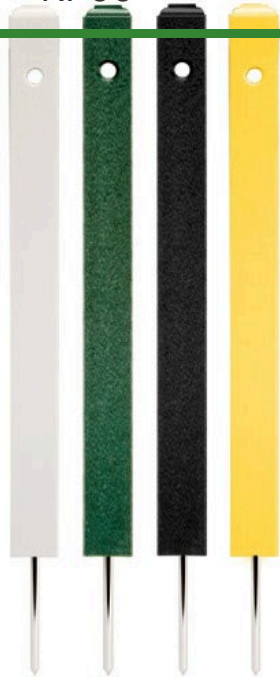

Rope Stake with Center Hole - 2 x 2

RP00

Details

Center hole pattern for permanent rope placement in recycled plastic lumber maintenance-free stakes. Requires no painting and will not rot or splinter. Fade resistant. Smooth, classic beveled edge top. Spike base for easy installation. Available in 12", 18" and 24" lengths

- Recycled plastic lumber requires no painting
- Maintenance free & fade resistant
- Center hole for rope and beveled edge top
- Steel Spike base

Specifications

Manufacturer R&R Products

Options

Length. 18 in
24 in
12 in

Color Black
Green
Yellow
White

Replacement Parts

RP10016 Steel Stake - 3/8 x 8

Complete Turf Equipment Ltd.

4331 Oil Heritage Road Petrolia, N0N 1R0
519-882-2008

<https://completeturf.rrproducts.com/>