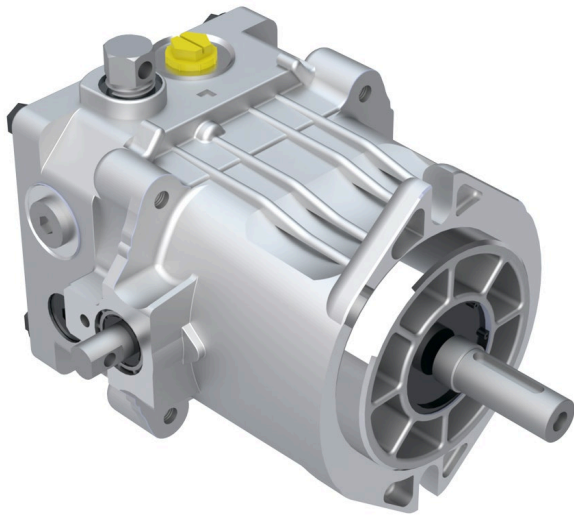

Hydraulic Pump Assy - LH

R116-0942

Replaces

Exmark	116-0942
Toro	116-0942

Specifications

Manufacturer	R&R Products
--------------	--------------

Fits Models

- Toro Commercial Walk Behind
- Exmark Turf Tracer S-Series
- Exmark Viking