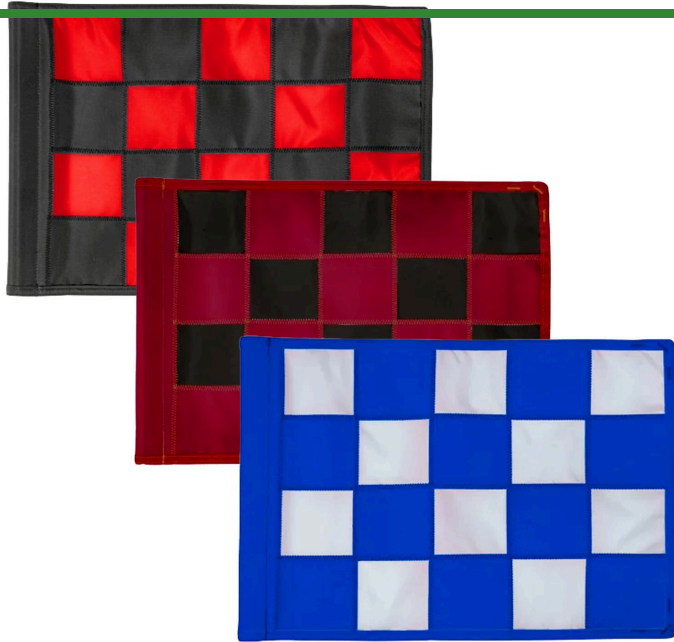

# Checkered Practice Green Flag - 9x12

RPF43103

### Details

Manufactured in our own sewing facility in the USA to insure superior quality, the 9" x 12" practice green flags are available in a rainbow of vibrant colors. Excellent craftsmanship with double lock-stitch hems and bar-tacked corners for added strength. The durable 400 denier nylon provides extended life. Sold each, so you can order a set and spare!

### Options

Flag Color	Black Yellow Red White
Accent Color	Royal Blue Maroon Yellow Orange Pink Emerald Green Red Navy Blue Black Purple