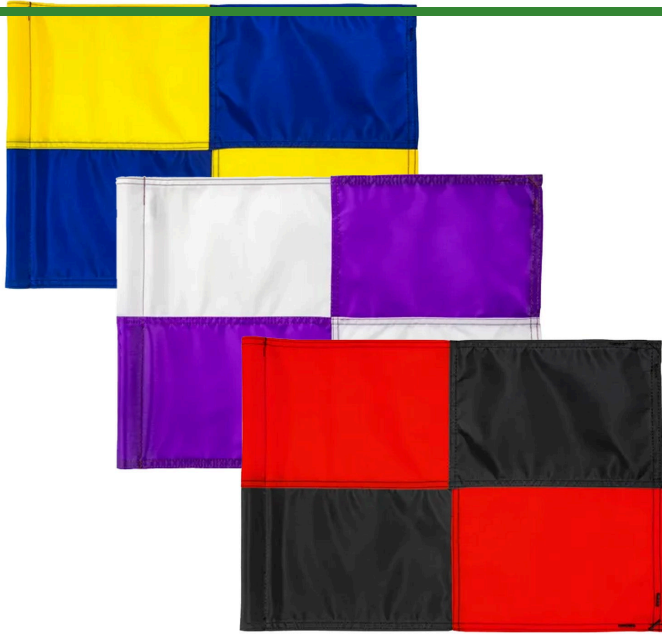

Large Check Golf Flag - 400D Tube

RPF41106

Details

R&R checkered golf flags are sewn with vibrant colors and manufactured in our own sewing facility in the USA to insure superior quality. Outstanding craftsmanship with double lock-stitch hems and bar-tacked corners for added strength. The heavyweight 400 denier nylon provides excellent flag longevity. 14 in x 20 in. Sold each, so you can order a set and a spare!

Specifications

Manufacturer R&R Products

Options

Flag Color	Black White Red Yellow
Accent Color	Navy Blue Red Royal Blue Maroon Black Orange Emerald Green Purple Pink Yellow