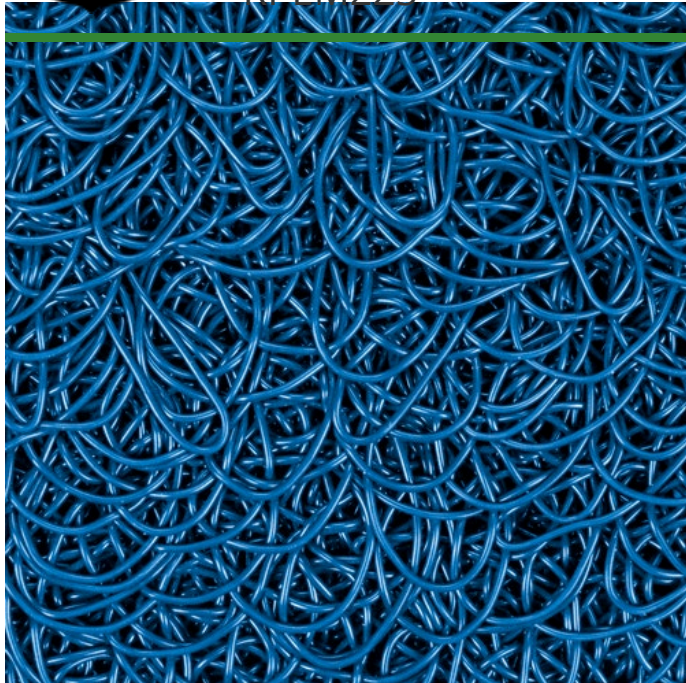

# PEM Matting - 2 x 25 Roll

RPEM225

## Details

Solve your Softspikes slippage problems! P.E.M. matting provides sure footing and excellent traction, reducing risk of slippage and injury on bridges, steps and walkways. Eliminates golf ball bounce on cart paths and worn pathways. Ideal for beverage areas, tee boxes, clubhouse areas, around greens or fairways. Adhere to concrete, wood, asphalt or steel with silicone or screws. Trims easily with razor knife for custom fitting. Lightweight yet resistant to wind uplift. Water drains through the mat eliminating standing liquids. Moisture evaporates beneath mat reducing algae growth. Cleans easily with sweeping or wash down. UV to resist fading. Weatherability -35F to +180F. Hunter Green or Black. Silicone requirements - 4 tubes/roll for foot traffic, 8 tubes/roll for cart traffic.

- Improves footing in high traffic areas
- Water drains through
- Moisture evaporates beneath mat
- Cleans easily
- Adheres to concrete, wood, asphalt or steel
- Weather and UV resistant
- 24" wide x 25 foot roll