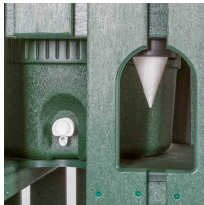

Full Length Slatted Cooler Enclosure

RP106020

Details

Recycled plastic is the best investment you can make when searching for quality, durability and maintenance-free operation. This enclosure is designed to hold a 10 gallon water cooler, a 10 gallon Rubbermaid trash container and has a side opening for an inside cup dispenser. Recycled plastic lumber 1" x 4" slats are exceptionally durable with molded-in color for years of service. Lockable rear door access. Rubbermaid trash container included. Cooler and cup holder sold separately. Available in Green, Driftwood or Black.

- Maintenance-free recycled plastic lumber
- Side opening for cup dispenser
- 10 gallon Rubbermaid trash container included
- 10 gallon Igloo, cups and cup holder available separately
- Locking rear door

Specifications

Manufacturer R&R Products

Options

Color Brown
Black
Green

Replacement Parts

RP25301G Sign - Trash Green
RP25302 Sign - Fresh Water
Teardrop