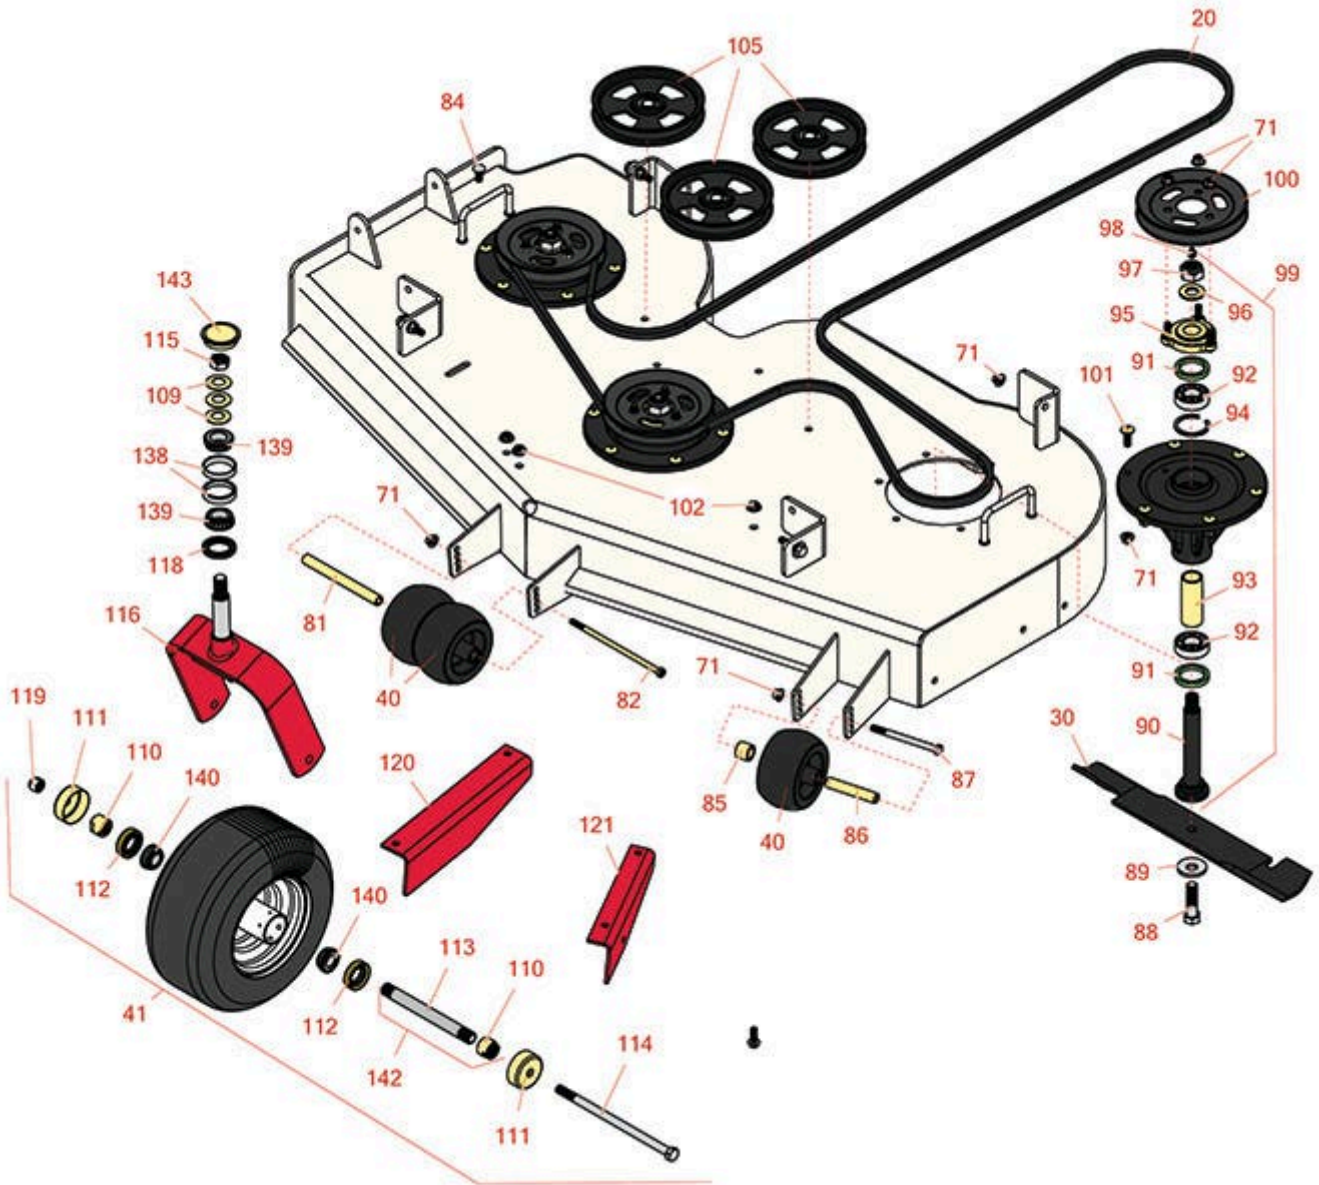

# Replaces Toro Z Master Professional 7000 Parts

Zero Turn Mower with 52in Deck - Model 74279TE  
52in Side Discharge Deck

All original equipment manufacturers names and part numbers are used for identification purposes only, and we are in no way implying that our products are original equipment parts. Prices subject to change without notice.

# Replaces Toro Z Master Professional 7000 Parts

Zero Turn Mower with 52in Deck - Model 74279TE  
52in Side Discharge Deck

Item No	R&R Part No.	OEM Part No.	Description	Qty Req	Order Quantity
<b>Belts</b>					
20	<b>R108-5951</b>	108-5951	Belt- V	1	
<b>Rotary Blades</b>					
30	<b>R105-7781-03</b>	105-7781-03	Mower Blade - 18 in High-Flow	3	
30	<b>R108-1117</b>	108-1117	Mower Blade Kit - 18 in High-Flow Set/6	1	
30	<b>R105-7779-03</b>	105-7779-03	Mower Blade - 18 in Recycler	3	
30	<b>R110-0408</b>	110-0408	Mower Blade Kit - 18 in Recycler Set/6	1	
<b>Wheels</b>					
40	<b>R68-2730</b>	1-603299, 68-2730	Wheel - Anti Scalp	3	
41	<b>R109-9127</b>	109-9125, 109-9127	Tire & Wheel - 13x6.50-6 Flat Free	2	
<b>Other Parts Available</b>					
71	<b>R104-8301</b>	104-8301, 104-9301, 109-6658, 133-7570	Locknut - 3/8-16 Nylon Flanged	44	
<i>Tech Note: (2011-2019)-311000001-404971756:</i>					
81	<b>R98-5967</b>	98-5967	Spacer-Wheel	1	
82	<b>R108-5388</b>	108-5388	Bolt - Hx HD 3/8-16 x 7 1/2	1	
84	<b>R3231-27</b>	3231-27	Bolt - Carriage 3/8-16 x 7/8	1	
85	<b>R98-7913</b>	98-7913	Spacer - Tube	1	
86	<b>R98-7912</b>	98-7912	Bushing - Spanner Wheel	1	