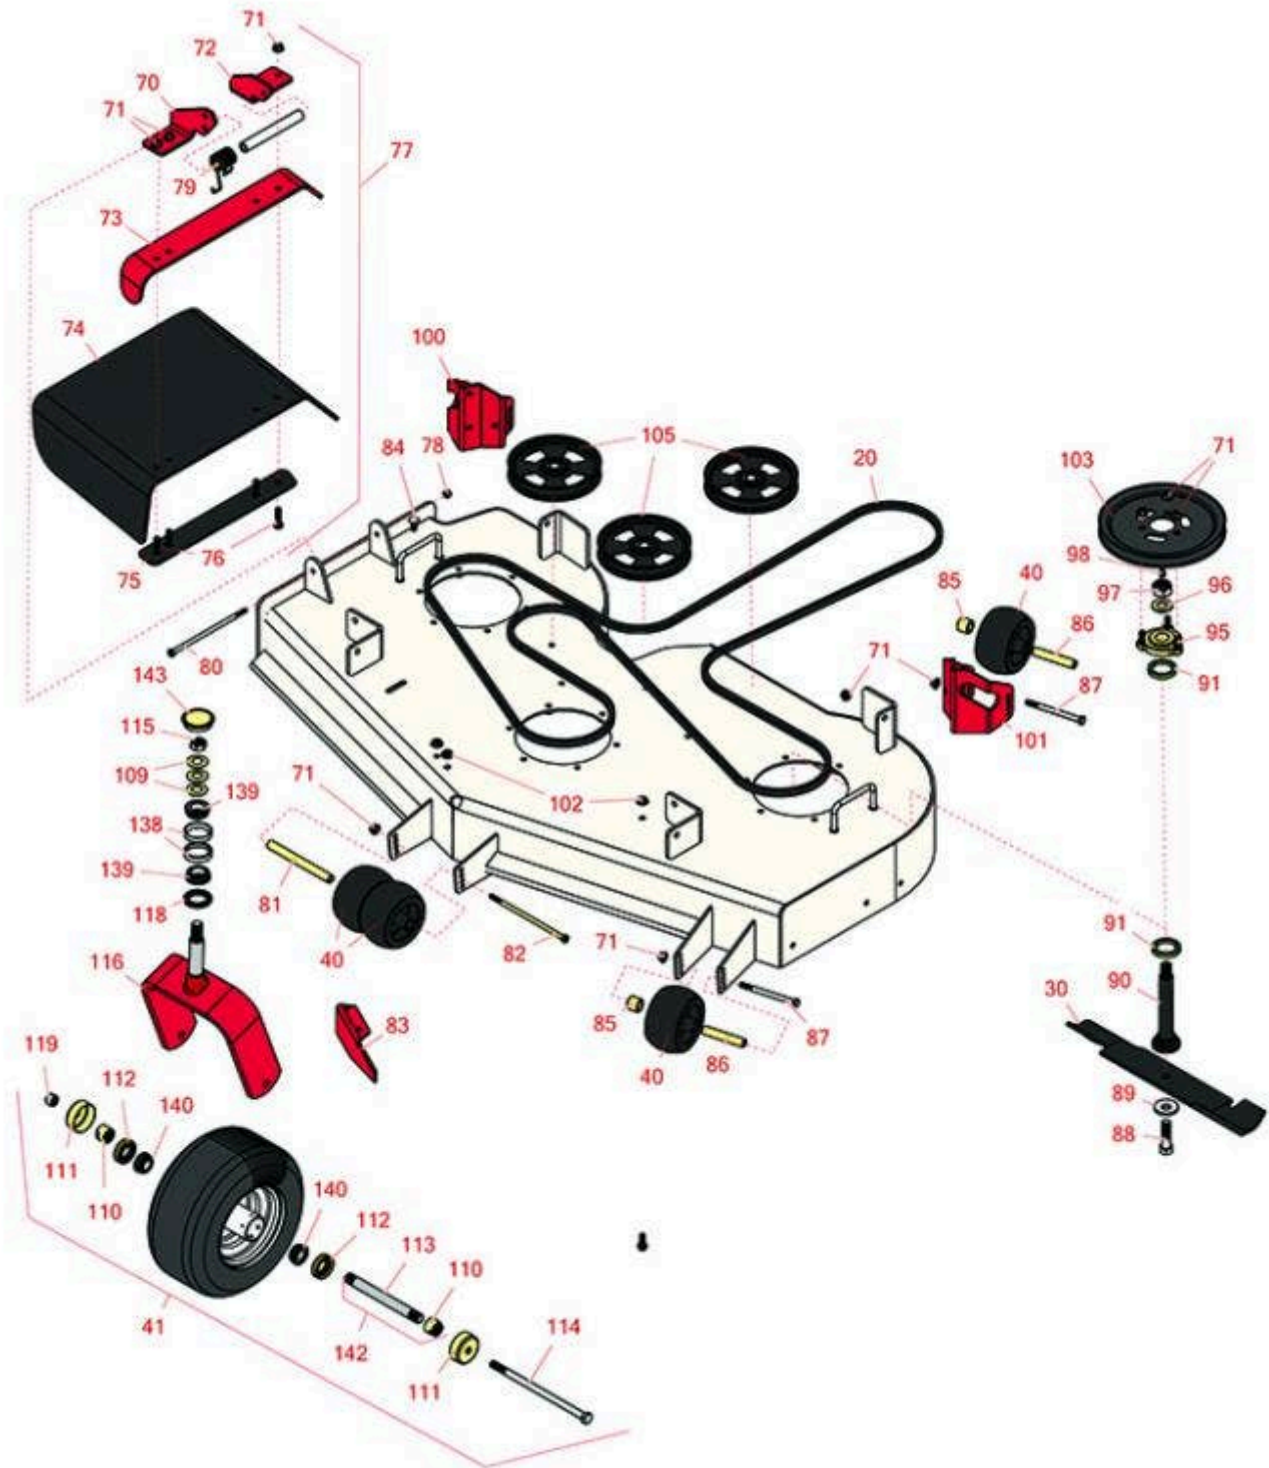

Replaces Toro Z Master Professional 7000 Parts

Zero Turn Mower with 72in Deck - Model 74274
72in Side Discharge Deck

All original equipment manufacturers names and part numbers are used for identification purposes only, and we are in no way implying that our products are original equipment parts. Prices subject to change without notice.

Replaces Toro Z Master Professional 7000 Parts

Zero Turn Mower with 72in Deck - Model 74274
72in Side Discharge Deck

Item No	R&R Part No.	OEM Part No.	Description	Qty Req	Order Quantity
Belts					
20	R105-7790	105-7790	Belt	1	
Rotary Blades					
30	R105-7784-03	105-7784-03	Mower Blade - 24.5 in High-Flow	3	
30	R108-1120	108-1120	Mower Blade Kit - 24.5 in High-Flow Set/6	1	
30	R105-7711-03	105-7711-03, 105-7778-03	Mower Blade - 24.5 in Mid-Flow	3	
30	R110-0404	110-0404	Mower Blade Kit - 24.5 in Mid-Flow Set/6	1	
30	R105-7712-03	105-7712-03	Mower Blade - Low Flow 24.5 in	3	
30	R110-0410	110-0410	Mower Blade Kit - 24.5 in Low-Flow Set/6	1	
30	R105-7778-03	105-7711-03, 105-7719-03, 105-7778-03	Mower Blade - 24.5 in Recycler w/Hard Facing	3	
30	R110-0411	110-0411	Mower Blade Kit - 24.5 in Recycler w/Hard Facing Set/6	1	
30	R105-7719-03	105-7719-03	Mower Blade - 24.5 in Mulcher w/Hard Facing	3	
30	R108-1126	108-1126	Mower Blade Kit - 24.5 in Mulcher w/Hard Facing Set/6	1	
Wheels					
40	R68-2730	1-603299, 68-2730	Wheel - Anti Scalp	6	
41	R109-9127	109-9125, 109-9127	Tire & Wheel - 13x6.50-6 Flat Free	2	
41	R127-9526	127-9526	Tire & Wheel - 13x6.50-6	2	
Other Parts Available					
70	R106-3253-01	106-3253-01	Plate-Hinge, Front	1	