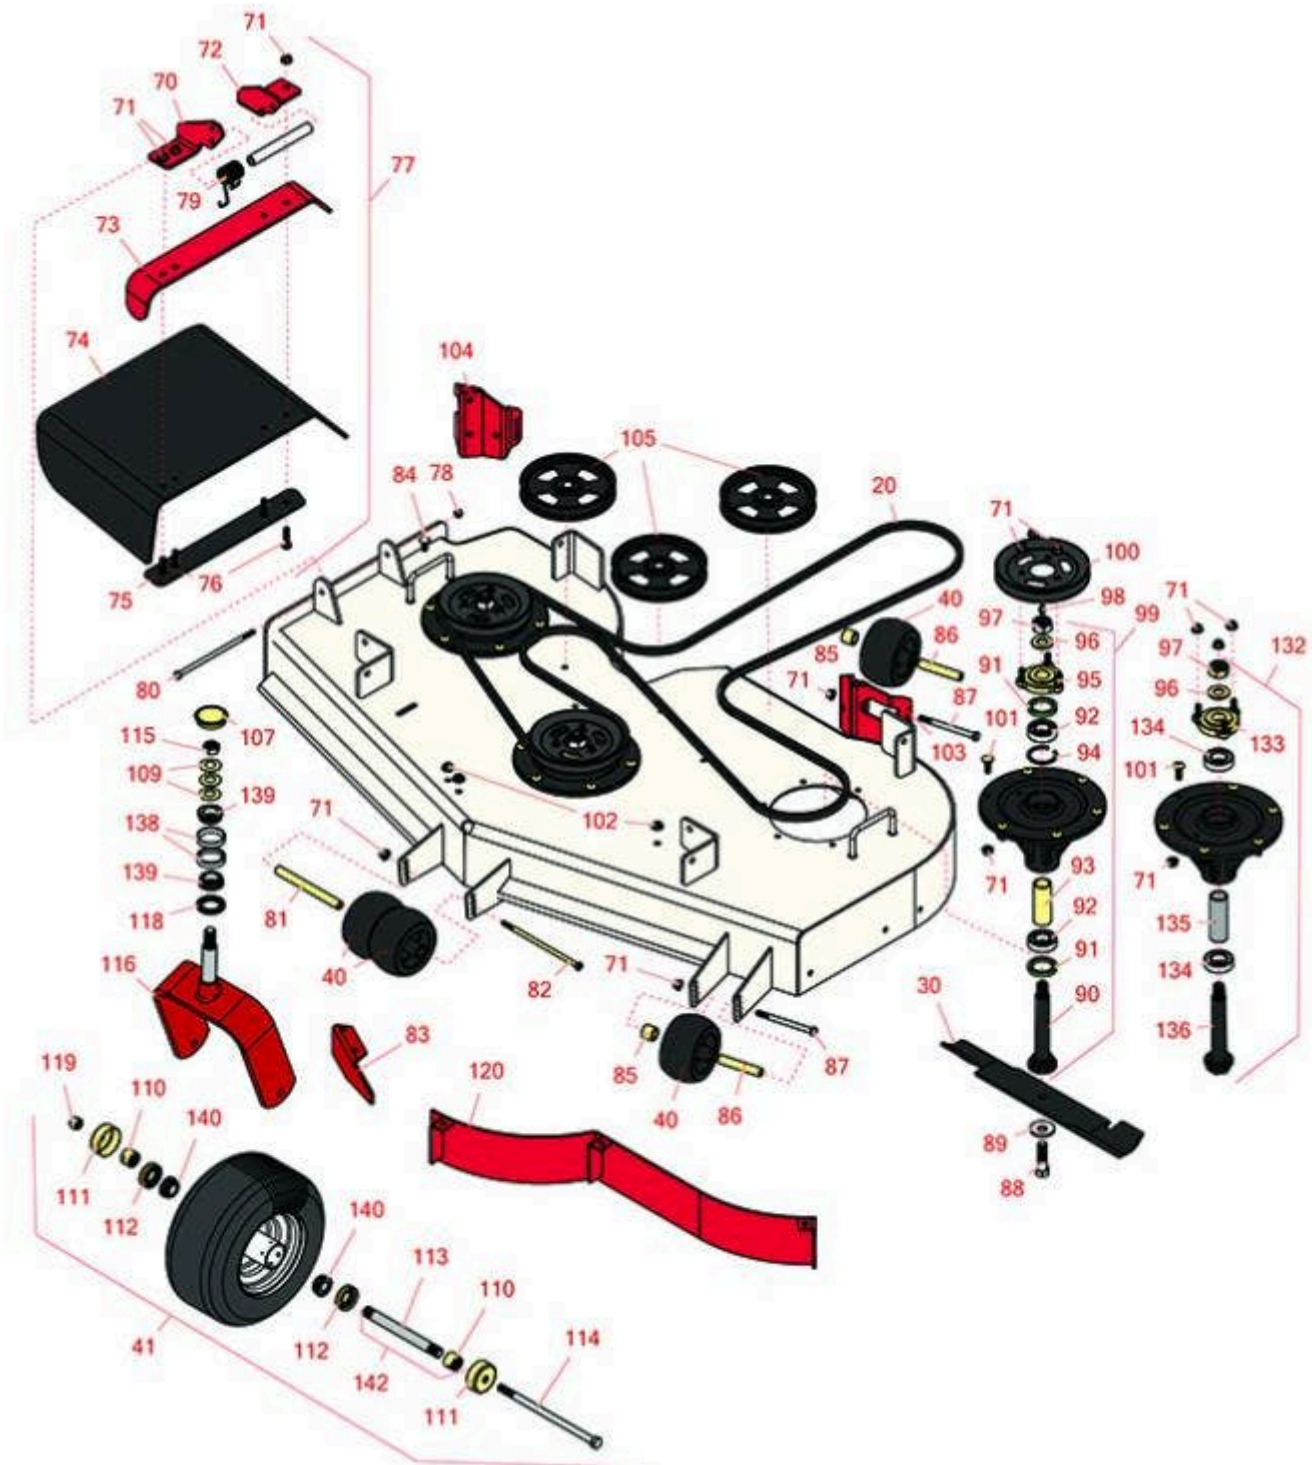

Replaces Toro Z Master Professional 7000 Parts

Zero Turn Mower with 60in Deck - Model 74267
60in Side Discharge Deck

All original equipment manufacturers names and part numbers are used for identification purposes only, and we are in no way implying that our products are original equipment parts. Prices subject to change without notice.

Replaces Toro Z Master Professional 7000 Parts

Zero Turn Mower with 60in Deck - Model 74267
60in Side Discharge Deck

Item No	R&R Part No.	OEM Part No.	Description	Qty Req	Order Quantity
Belts					
20	R114-4420	114-4420	Belt - V	1	
Rotary Blades					
30	R105-7718-03	105-7718-03	Mower Blade - 20.5 in High-Flow	3	
30	R108-1114	108-1114	Mower Blade Kit - 20.5 in High-Flow Set/6	1	
30	R105-7715-03	105-1115-03, 105-7715-03	Mower Blade - 20.5 in Mid-Flow	3	
30	R108-1123	108-1123	Mower Blade Kit - 20.5 in Mid-Flow Set/6	1	
30	R105-7716-03	105-7716-03	Mower Blade - 20.5 in Lo-Flow	3	
30	R108-1128	108-1128	Mower Blade Kit - 20.5 in Lo-Flow Set/6	1	
30	R105-8777-03	105-8777-03	Mower Blade - 20.5 in Mulcher	3	
30	R108-1115	108-1115	Mower Blade Kit - 20.5 in Mulcher Set/6	1	
30	R105-7777-03	105-7777-03	Mower Blade - 20.5 in Recycler	3	
30	R110-0405	110-0405	Mower Blade Kit - 20.5 in Recycler Set/6	1	
Wheels					
40	R68-2730	1-603299, 68-2730	Wheel - Anti Scalp	6	
41	R109-9127	109-9125, 109-9127	Tire & Wheel - 13x6.50-6 Flat Free	2	
41	R127-9526	127-9526	Tire & Wheel - 13x6.50-6	2	
Other Parts Available					
70	R106-3253-01	106-3253-01	Plate-Hinge, Front	1	