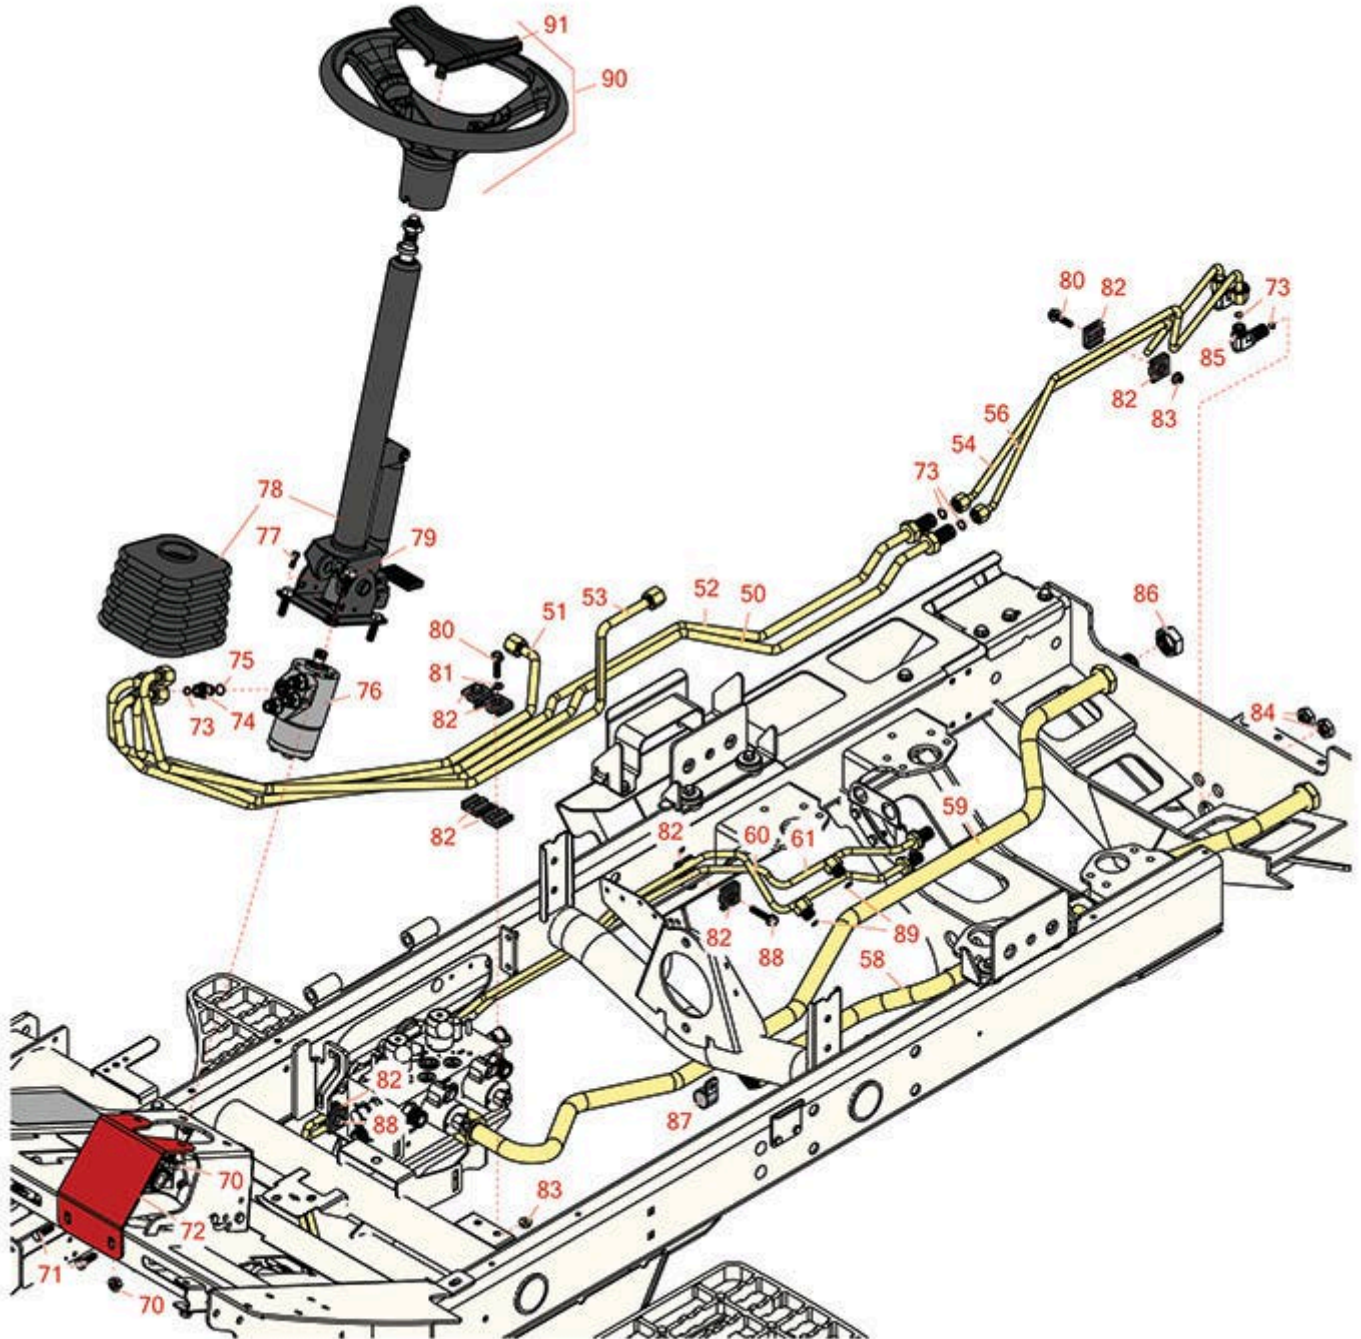

Replaces Toro Reelmaster 5610-D Parts

Traction Unit - Models 03677, 03678, 03679, 03690 & 03691
Steering Column

All original equipment manufacturers names and part numbers are used for identification purposes only, and we are in no way implying that our products are original equipment parts. Prices subject to change without notice.

Replaces Toro Reelmaster 5610-D Parts

Traction Unit - Models 03677, 03678, 03679, 03690 & 03691
Steering Column

Item No	R&R Part No.	OEM Part No.	Description	Qty Req	Order Quantity
Hoses					
50	R108-1713	108-1713	Tube Assy	1	
51	R108-1710	108-1710	Tube Assy	1	
52	R108-1712	108-1712	Tube Assy	1	
53	R108-1711	108-1711	Tube Assy	1	
54	R108-7630	108-7630	Tube Assy	1	
<i>Tech Note: Fits 2006-2009:</i>					
54	R110-9020	110-9020	Tube - Hyd	1	
55	R108-7629	108-7629	Tube Assy	1	
<i>Tech Note: Fits 2006-2009:</i>					
55	R110-9019	110-9019	Tube - Hyd	1	
56	R108-1691	108-1691	Tube Assy	1	
57	R108-1700	108-1700	Tube Assy	1	
58	R108-1720	108-1720	Tube Assy	1	
59	R108-1721	108-1721	Tube Assy	1	
Other Parts Available					
70	R104-8301	104-8301, 104-9301, 109-6658, 133-7570	Locknut - 3/8-16 Nylon Flanged	14	
71	R3234-11	3234-11	Bolt - Hex Washer HD	2	
72	R110-8876-01	110-8876-01	Brace - Column	1	