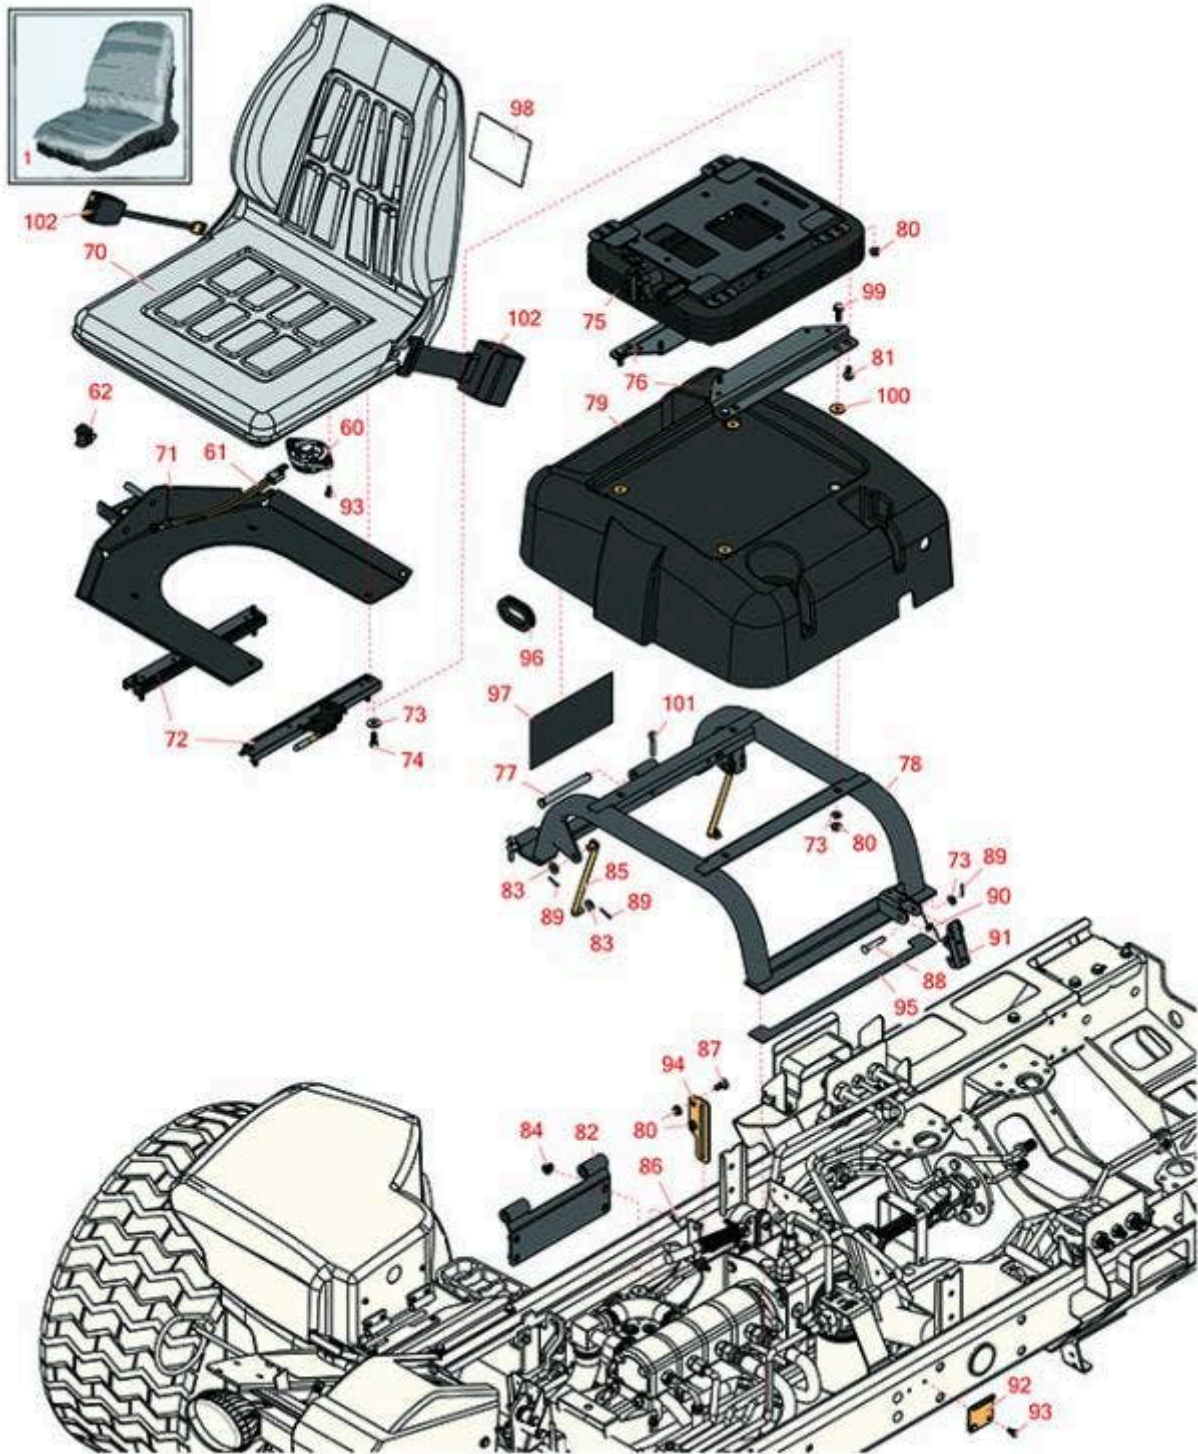

Replaces Toro Reelmaster 5610-D Parts

Traction Unit - Models 03677, 03678, 03679, 03690 & 03691
Seat

All original equipment manufacturers names and part numbers are used for identification purposes only, and we are in no way implying that our products are original equipment parts. Prices subject to change without notice.

Replaces Toro Reelmaster 5610-D Parts

Traction Unit - Models 03677, 03678, 03679, 03690 & 03691
Seat

Item No	R&R Part No.	OEM Part No.	Description	Qty Req	Order Quantity
Overhaul Kits and Service Tools					
1	R120-5179	120-5179	Large Seat Cover - Gray	1	
Gauges and Controls					
60	R92-6282	62-6282, 92-6282	Switch - Kill - Seat	1	
61	R108-8657	108-8657	Harness-Wire, Seat	1	
62	R150229	82-2190	Switch - Operator Presence	1	
Other Parts Available					
70	RMXB200GY	100-3187, 104-4620, 104-7620, 21-4880, 351-59, 351-76, 49-8130, 63-9410, 66-5400, 75-9190, 750105, 92-6280, MXB200GY	Milsco Seat XB200 - Grey	1	
<i>Tech Note: This seat will not accept seat belts:</i>					
71	R108-7591-03	108-7591-03	Mount-Seat	1	
72	R150224	133-8896, 92-8990, 92-8990/92-8991, 92-8991	Adjusters - Seat (Set of 2)	1	