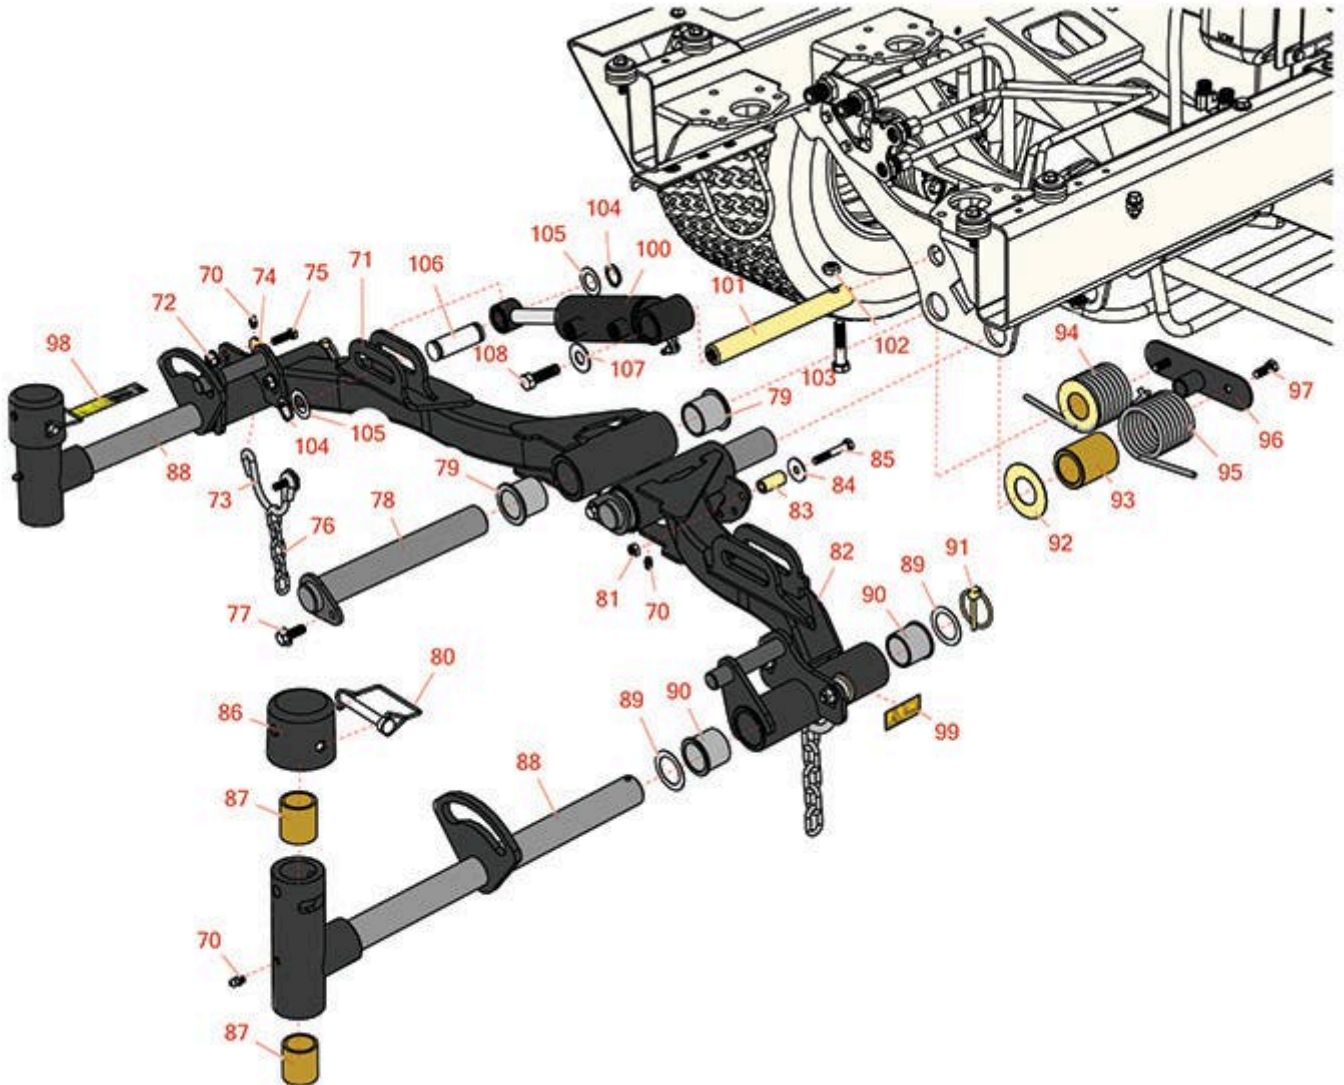

Replaces Toro Reelmaster 5610-D Parts

Traction Unit - Models 03677, 03678, 03679, 03690 & 03691
Rear Lift Arm

All original equipment manufacturers names and part numbers are used for identification purposes only, and we are in no way implying that our products are original equipment parts. Prices subject to change without notice.

Replaces Toro Reelmaster 5610-D Parts

Traction Unit - Models 03677, 03678, 03679, 03690 & 03691
Rear Lift Arm

Item No	R&R Part No.	OEM Part No.	Description	Qty Req	Order Quantity
---------	--------------	--------------	-------------	---------	----------------

Other Parts Available

70	R302-5	21-6010, 302-11, 302-37, 302-47, 302-5, 302-57, 302-58, 302-6, 31-0300, 32-9660, 60-0800, 62-3880, 92-4181	Fitting - Grease	4	
71	R110-0993	110-0993	Lift Arm - No. 3	1	
72	R104-8301	104-8301, 104-9301, 109-6658, 133-7570	Locknut - 3/8-16 Nylon Flanged	4	
73	R110-0922	110-0922	Hoop - Chain	2	
74	R63-8410	53-6380, 63-4810, 63-8410	Washer - Isolator Bushing	4	
75	R400264	01-150-0180, 01-178-0610, 20-48-AD, 20-48-AGD, 32-9160, 3224-3, 323-29, 323-7, 400264, 908035P	Bolt - Hex HD 3/8-16 x 1-1/4	4	
76	R84-2451	84-2451	Chain - Straight 5	2	
<i>Tech Note: Fits 5510-5610:</i>					
76	R84-2450	84-2450	Chain - Straight 4	2	

Replaces Toro Reelmaster 5610-D Parts

Traction Unit - Models 03677, 03678, 03679, 03690 & 03691
Rear Lift Arm

Item No	R&R Part No.	OEM Part No.	Description	Qty Req	Order Quantity
106	R104-0046	104-0046	Pin - Slide - Cylinder	2	
107	R453017	01-166-0050, 01-166-0240, 01-166-0800, 24-13-AD, 24-14-AD, 32-8110, 3256-26, 3256-6, 453017, 69-8980, 87-7270	Washer - Flat 1/2	2	
108	R325-7	01-150-0380, 01-178-0814, 3226-3, 325-7, 48-9490	Bolt - 1/2-13 x 1 3/4 Hex HD Gr 5	2	