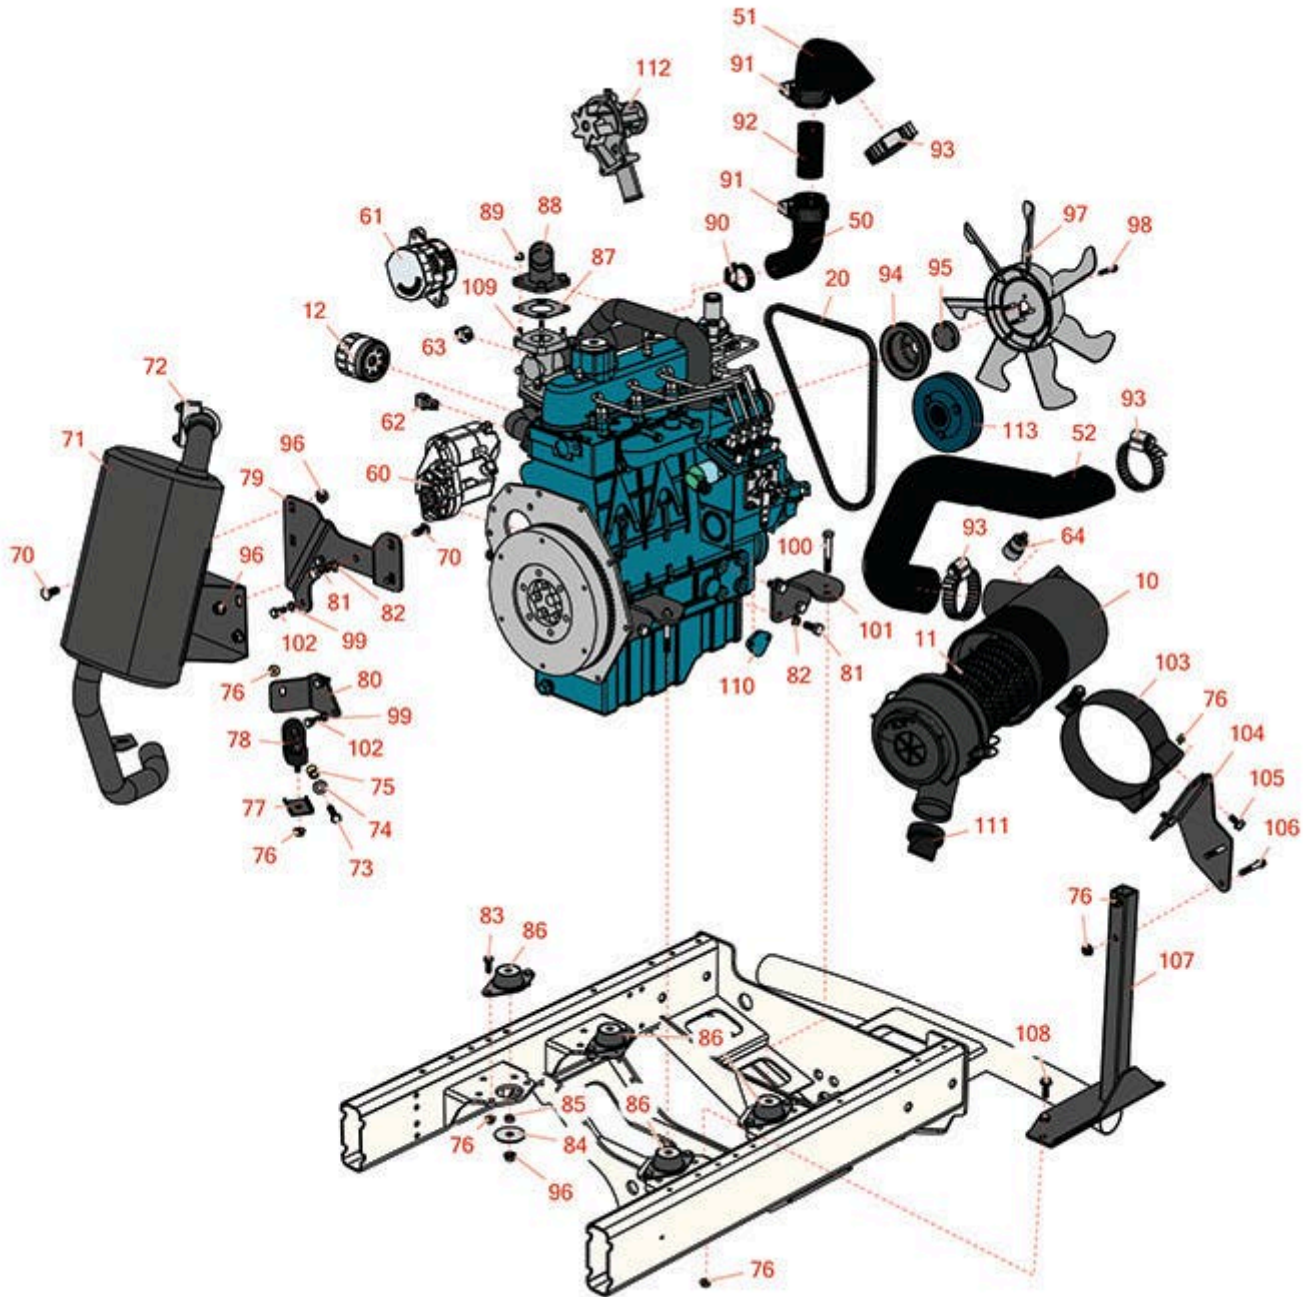

Replaces Toro Reelmaster 5610-D Parts

Traction Unit - Models 03677, 03678, 03679, 03690 & 03691
Kubota Engine

All original equipment manufacturers names and part numbers are used for identification purposes only, and we are in no way implying that our products are original equipment parts. Prices subject to change without notice.

Replaces Toro Reelmaster 5610-D Parts

Traction Unit - Models 03677, 03678, 03679, 03690 & 03691
Kubota Engine

Item No	R&R Part No.	OEM Part No.	Description	Qty Req	Order Quantity
Filters					
10	R110-8917	110-8917	Air Cleaner Assy	1	
11	R108-3812	108-3812	Filter - Air Element	1	
12	R42-9030	104-5167, 108-3841, 127-0511, 42-9030, 67-4330, 98-9651	Baldwin Oil Filter - Engine	1	
Belts					
20	RX1628297010	127-0426, 98-9676	Kubota V-Belt	1	
Hoses					
50	R104-5207	104-5207	Hose-Turbo	1	
<i>Tech Note: 5610_2006-2010:</i>					
51	R110-9021	110-8958, 110-9021	Hose-Formed	1	
<i>Tech Note: 5610_2008-2010:</i>					
52	R110-8944	110-8944	Hose-Formed	1	
Gauges and Controls					
60	RX3756063010	98-9705	Kubota Starter	1	
61	RX1624164012	98-9474	Kubota Alternator - Assy 40A	1	
62	R100-4918	100-4818, 100-4918	Diode	1	
63	RX1545139012	98-91416, 98-9416	Kubota Sensor - Oil Pressure	1	

Replaces Toro Reelmaster 5610-D Parts

Traction Unit - Models 03677, 03678, 03679, 03690 & 03691
Kubota Engine

Item No	R&R Part No.	OEM Part No.	Description	Qty Req	Order Quantity
64	R93-9164	93-9164	Indicator - Service - Air Filter	1	

73	R322-7	01-150-0750, 01-150-0760, 01-178-0512, 20-28-AD, 20-28-AGD, 322-7, 3223-4	Bolt - Hex HD 5/16-18 x 1-1/2	2	
----	---------------	---	-------------------------------	---	--

Tech Note: 5610_2006-2009: