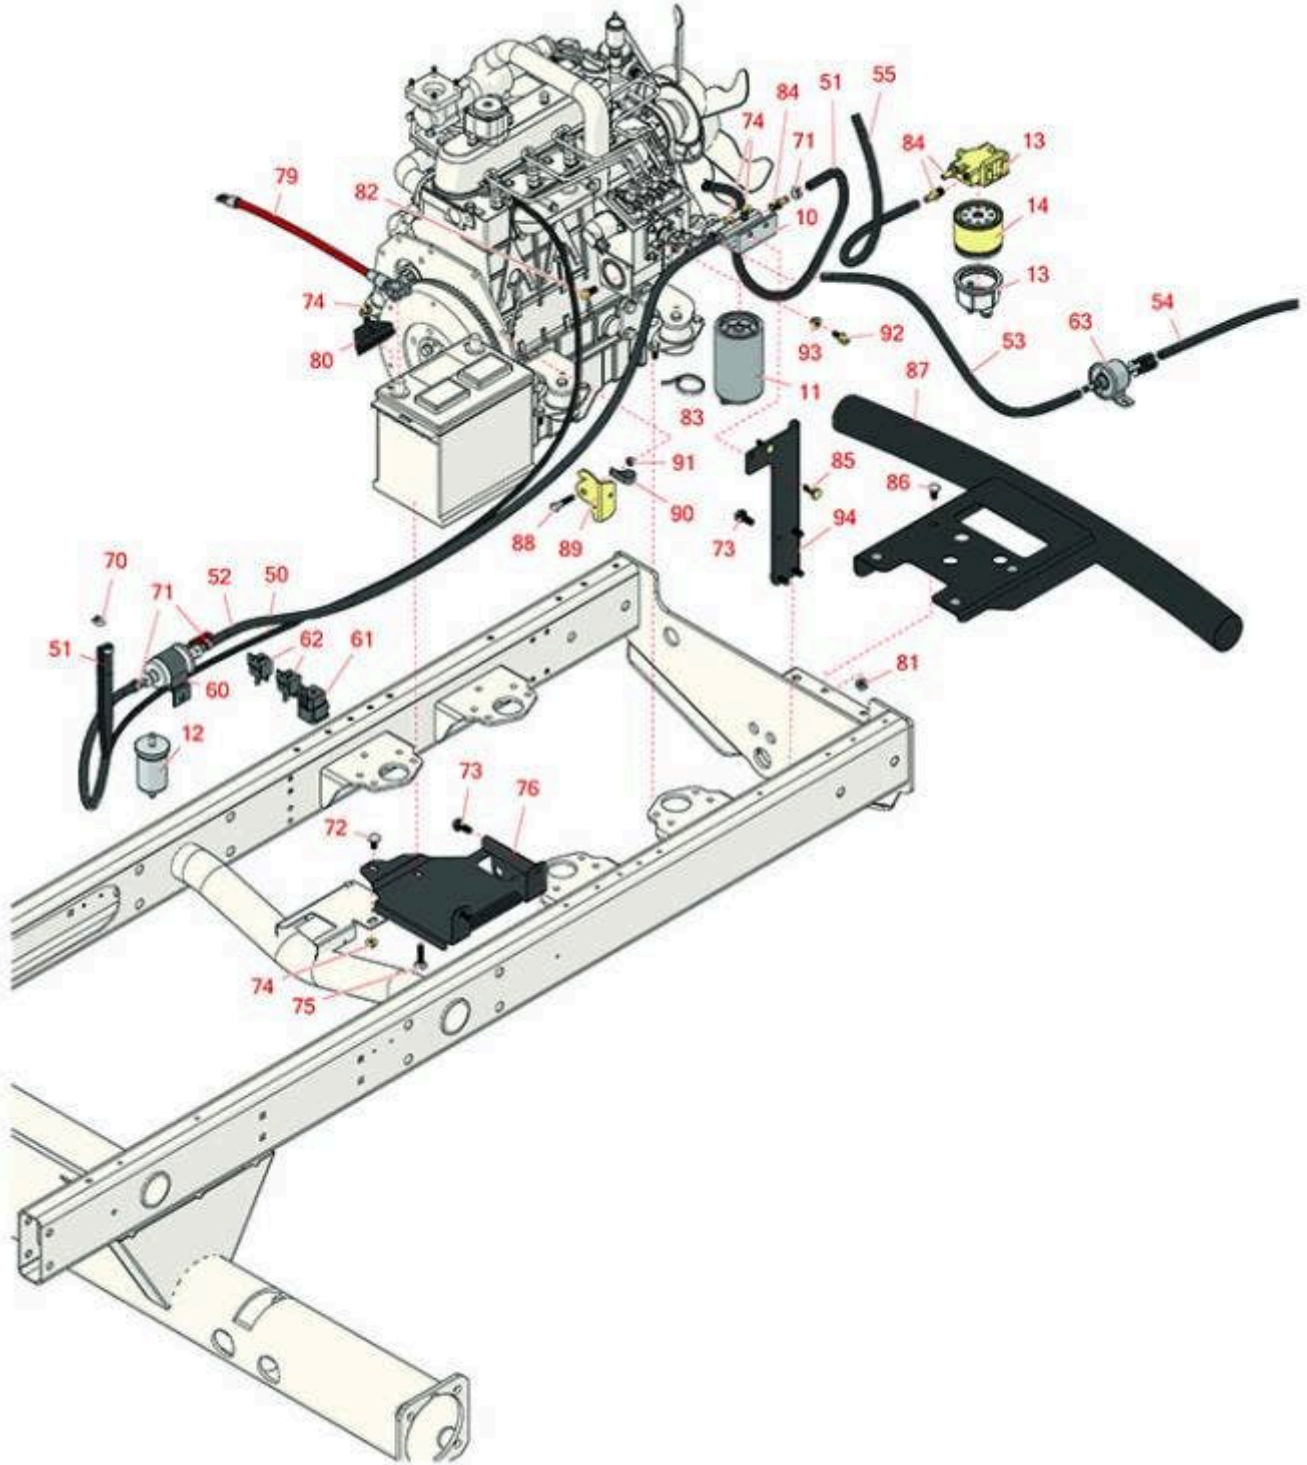

Replaces Toro Reelmaster 5610-D Parts

Traction Unit - Models 03677, 03678, 03679, 03690 & 03691
Fuel System & Tank

All original equipment manufacturers names and part numbers are used for identification purposes only, and we are in no way implying that our products are original equipment parts. Prices subject to change without notice.

Replaces Toro Reelmaster 5610-D Parts

*Traction Unit - Models 03677, 03678, 03679, 03690 & 03691
Fuel System & Tank*

Item No	R&R Part No.	OEM Part No.	Description	Qty Req	Order Quantity
54	R109-0309	109-0309	Hose-Fuel	1	
55	R110-4107	109-0278, 110-4107	Hose-Fuel	1	
Gauges and Controls					
60	RXRC60151350	104-5215, 107-0122, 112-8400, 99-3464	Kubota Fuel Pump - Electric	1	
60	R110-8806	110-8806	Fuel Pump and Filter Assy	1	
61	R99-7430	99-7430	Relay - 30 Amp	1	
62	R99-7435	99-7435	Relay - 70 Amp	2	
63	R121-5613	121-5613, 127-3008	Fuel Pump - Electric	1	
Other Parts Available					
70	R2412-146	2412-146	Hose Clamp	1	
71	R92-2379	92-2379	Clamp - Hose	5	
72	R3230-1	01-173-0506, 3230-1, 3230-20, 900037P	Bolt - Carriage 5/16-18 x 3/4	1	
73	R32144-14	32104-32, 32104-49, 32144-14	Bolt - Hex Washer 5/16-18 x 5/8	6	
74	R104-8300	104-8300, 104-8300, 119-4041	Locknut - 5/16-18 Flanged Y/Zinc	4	
75	R3230-6	3230-6	Bolt - Carriage	1	
76	R110-0907B	110-0907-01	Bracket - Battery - Black	1	