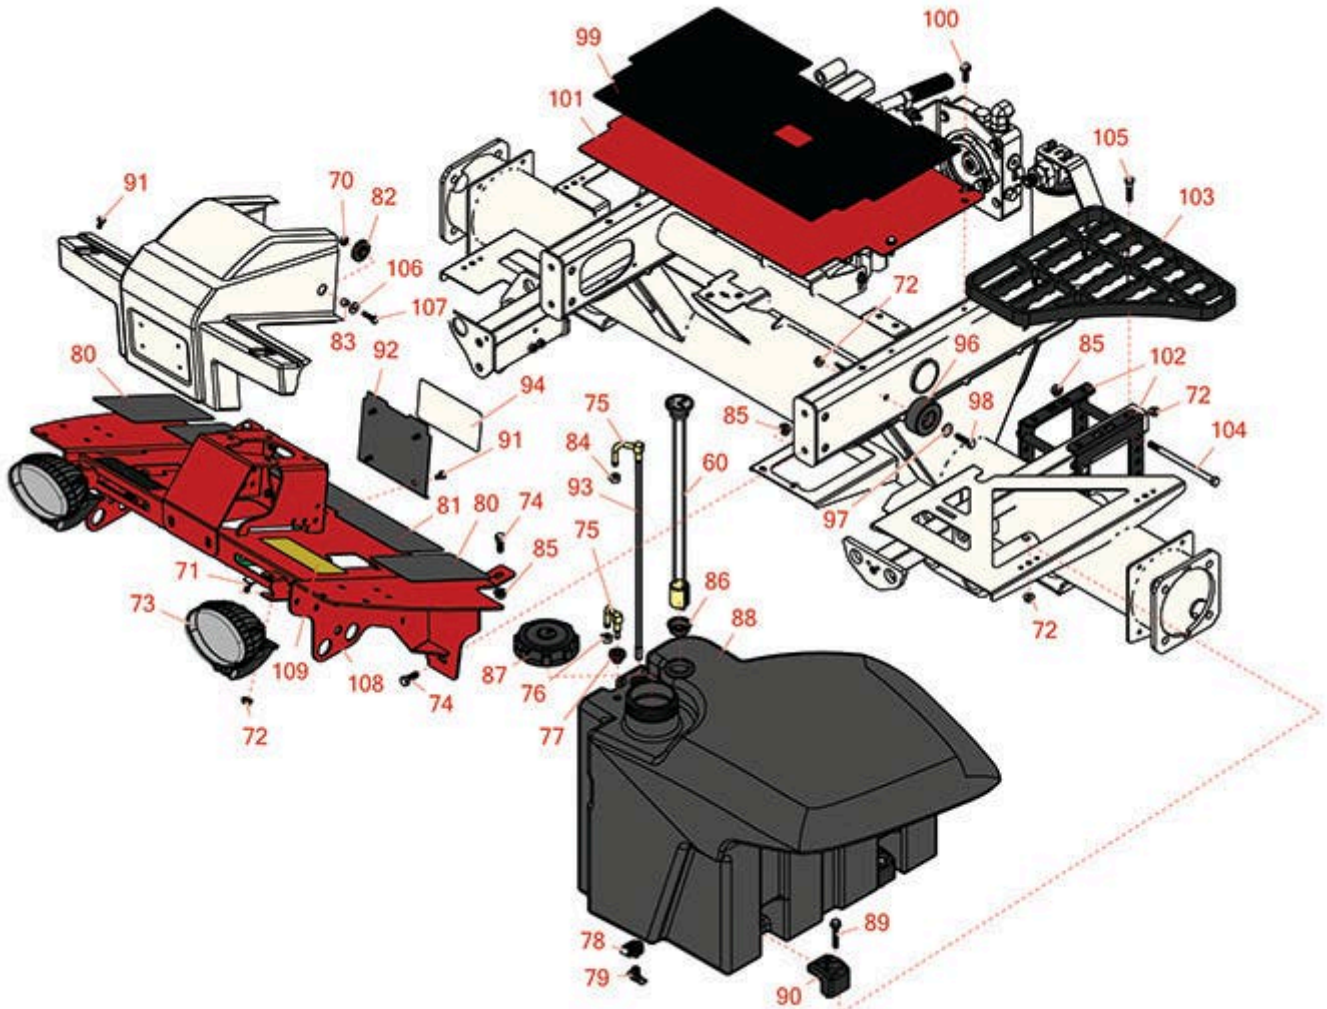

Replaces Toro Reelmaster 5610-D Parts

Traction Unit - Models 03677, 03678, 03679, 03690 & 03691
Front Frame

All original equipment manufacturers names and part numbers are used for identification purposes only, and we are in no way implying that our products are original equipment parts. Prices subject to change without notice.

Replaces Toro Reelmaster 5610-D Parts

Traction Unit - Models 03677, 03678, 03679, 03690 & 03691
Front Frame

Item No	R&R Part No.	OEM Part No.	Description	Qty Req	Order Quantity
Gauges and Controls					
60	R108-1640	108-1640	Gauge-Fuel	1	
Other Parts Available					
70	R301504	2296-42, 301504, 32127-24, 32128-33, 32146-17, 3296-16, 3296-42, 3296-42 , 915661P	Locknut - ESNA 1/4-20	2	
<i>Tech Note: 2006 Only:</i>					
70	R32128-33	32128-33	Nut - 1/4-20 Flanged Serr	2	
<i>Tech Note: 2007 and Up:</i>					
71	R3230-1	01-173-0506, 3230-1, 3230-20, 900037P	Bolt - Carriage 5/16-18 x 3/4	2	
72	R104-8300	104-8300, 104-8300 , 119-4041	Locknut - 5/16-18 Flanged Y/Zinc	13	
73	R151712	108-6471, 112-9177, 94-9024	LED Oval Work Light - 12 LED 30w	2	
74	R3234-11	3234-11	Bolt - Hex Washer HD	4	
75	R108-1643	108-1643	Fitting - Return	1	
76	R2412-146	2412-146	Hose Clamp	1	
77	R46-6560	46-6560	Bushing	2	