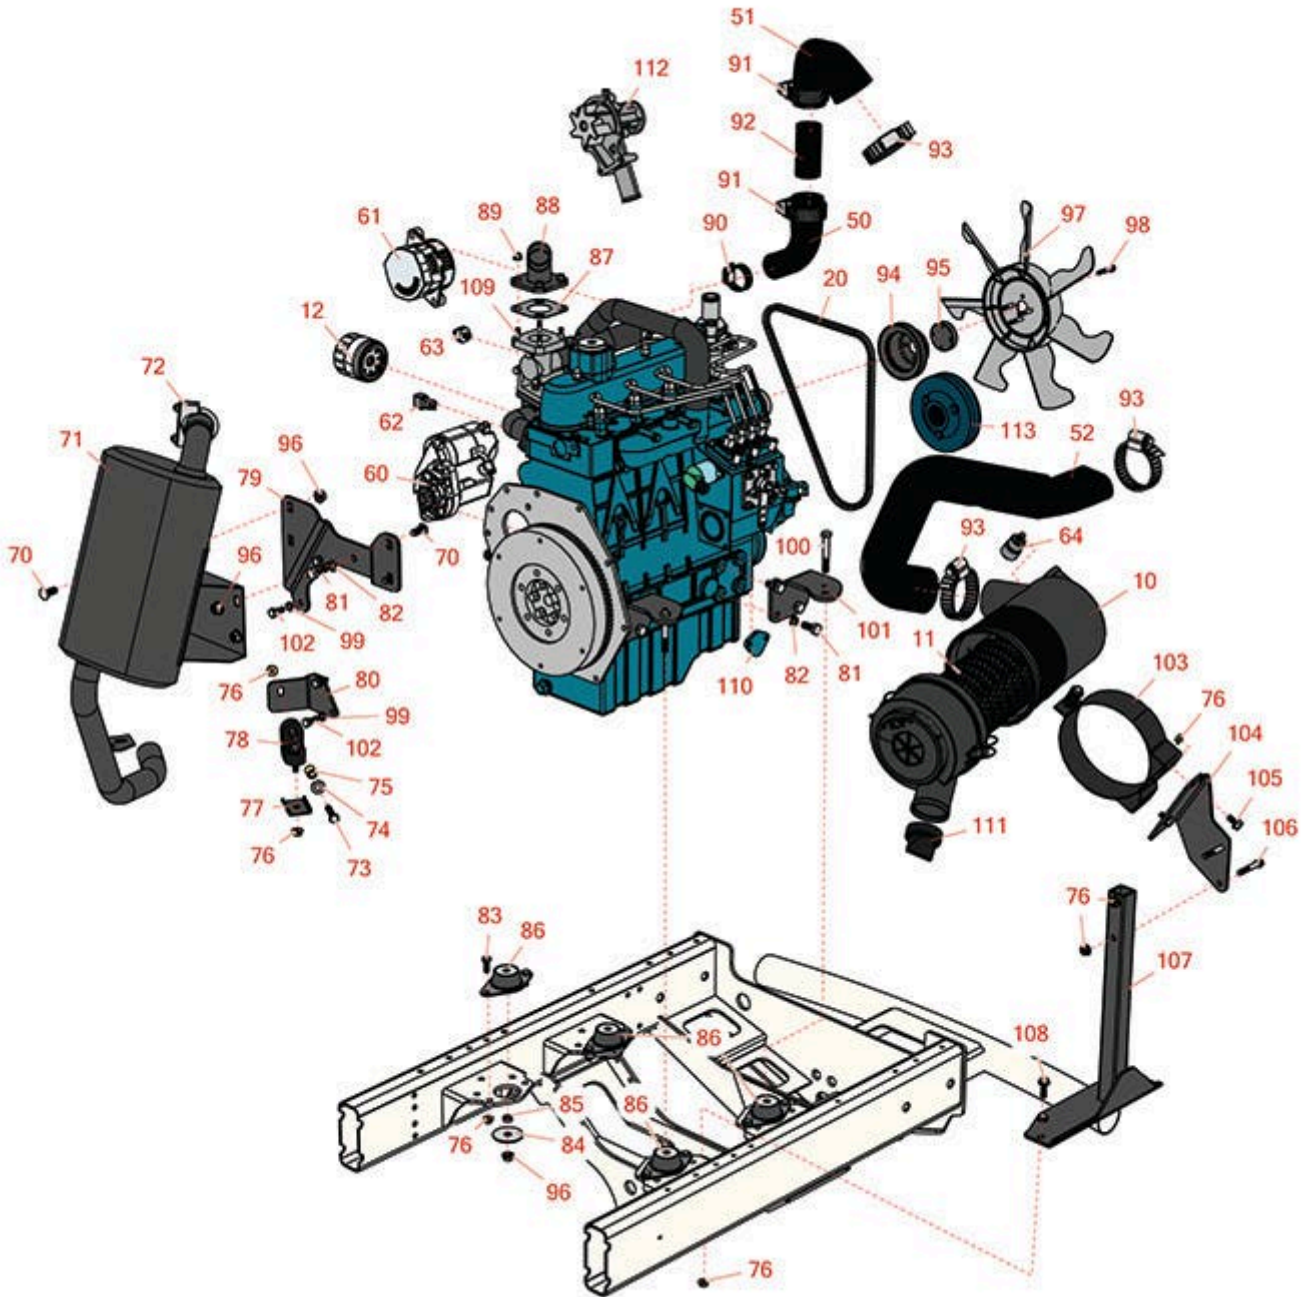

Replaces Toro Reelmaster 5610-D Parts

Traction Unit - Models 03677, 03678, 03679, 03690 & 03691
Engine Mounting, Intake & Exhaust

All original equipment manufacturers names and part numbers are used for identification purposes only, and we are in no way implying that our products are original equipment parts. Prices subject to change without notice.

Replaces Toro Reelmaster 5610-D Parts

Traction Unit - Models 03677, 03678, 03679, 03690 & 03691
Engine Mounting, Intake & Exhaust

Item No	R&R Part No.	OEM Part No.	Description	Qty Req	Order Quantity
Filters					
10	R110-8917	110-8917	Air Cleaner Assy	1	
11	R108-3812	108-3812	Filter - Air Element	1	
12	R42-9030	104-5167, 108-3841, 127-0511, 42-9030, 67-4330, 98-9651	Baldwin Oil Filter - Engine	1	
Belts					
20	RX1628297010	127-0426, 98-9676	Kubota V-Belt	1	
Hoses					
50	R104-5207	104-5207	Hose-Turbo	1	
<i>Tech Note: 5610_2006-2010:</i>					
51	R110-9021	110-8958, 110-9021	Hose-Formed	1	
<i>Tech Note: 5610_2008-2010:</i>					
52	R110-8944	110-8944	Hose-Formed	1	
Gauges and Controls					
60	RX3756063010	98-9705	Kubota Starter	1	
61	RX1624164012	98-9474	Kubota Alternator - Assy 40A	1	
62	R100-4918	100-4818, 100-4918	Diode	1	
63	RX1545139012	98-91416, 98-9416	Kubota Sensor - Oil Pressure	1	

Replaces Toro Reelmaster 5610-D Parts

Traction Unit - Models 03677, 03678, 03679, 03690 & 03691
Engine Mounting, Intake & Exhaust

Item No	R&R Part No.	OEM Part No.	Description	Qty Req	Order Quantity
64	R93-9164	93-9164	Indicator - Service - Air Filter	1	

73	R322-7	01-150-0750, 01-150-0760, 01-178-0512, 20-28-AD, 20-28-AGD, 322-7, 3223-4	Bolt - Hex HD 5/16-18 x 1-1/2	2	
----	---------------	---	-------------------------------	---	--

Tech Note: 5610_2006-2009: