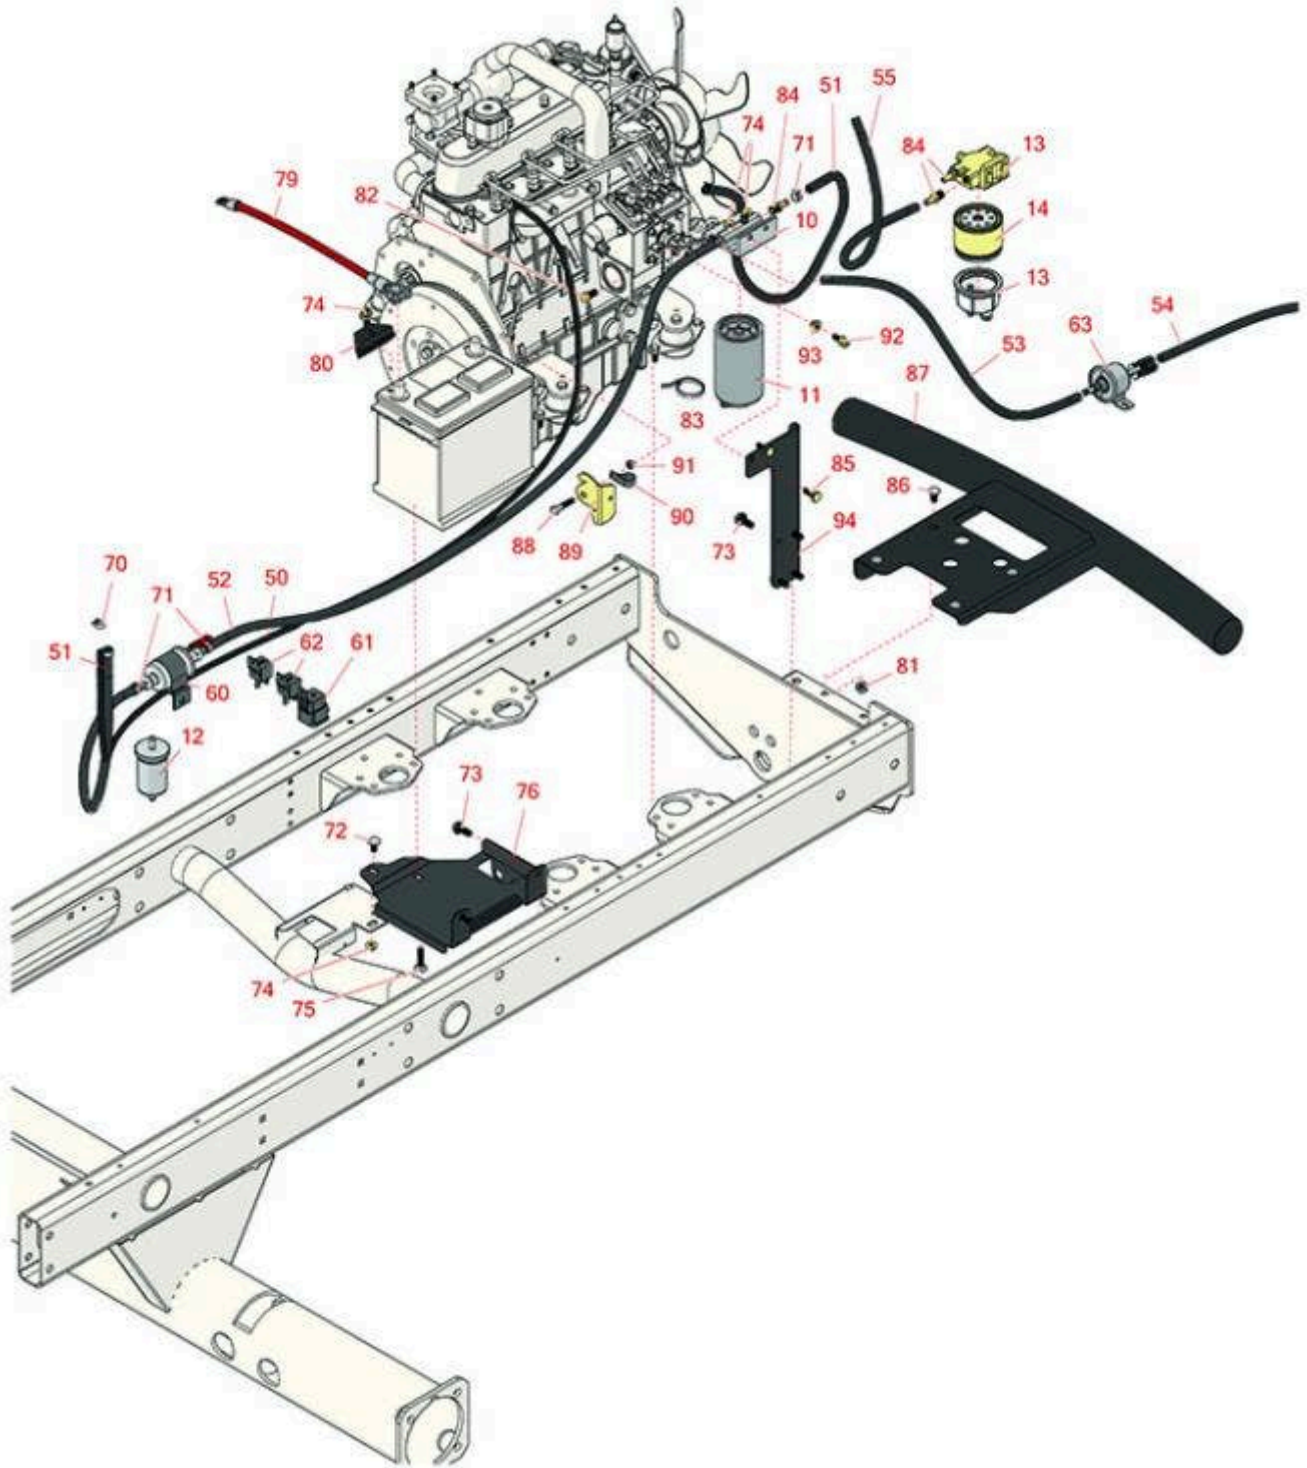

Replaces Toro Reelmaster 5610-D Parts

Traction Unit - Models 03677, 03678, 03679, 03690 & 03691
Battery & Bumper

All original equipment manufacturers names and part numbers are used for identification purposes only, and we are in no way implying that our products are original equipment parts. Prices subject to change without notice.

Replaces Toro Reelmaster 5610-D Parts

Traction Unit - Models 03677, 03678, 03679, 03690 & 03691
Battery & Bumper

Item No	R&R Part No.	OEM Part No.	Description	Qty Req	Order Quantity
54	R109-0309	109-0309	Hose-Fuel	1	
55	R110-4107	109-0278, 110-4107	Hose-Fuel	1	
Gauges and Controls					
60	RXRC60151350	104-5215, 107-0122, 112-8400, 99-3464	Kubota Fuel Pump - Electric	1	
60	R110-8806	110-8806	Fuel Pump and Filter Assy	1	
61	R99-7430	99-7430	Relay - 30 Amp	1	
62	R99-7435	99-7435	Relay - 70 Amp	2	
63	R121-5613	121-5613, 127-3008	Fuel Pump - Electric	1	
Other Parts Available					
70	R2412-146	2412-146	Hose Clamp	1	
71	R92-2379	92-2379	Clamp - Hose	5	
72	R3230-1	01-173-0506, 3230-1, 3230-20, 900037P	Bolt - Carriage 5/16-18 x 3/4	1	
73	R32144-14	32104-32, 32104-49, 32144-14	Bolt - Hex Washer 5/16-18 x 5/8	6	
74	R104-8300	104-8300, 104-8300, 119-4041	Locknut - 5/16-18 Flanged Y/Zinc	4	
75	R3230-6	3230-6	Bolt - Carriage	1	
76	R110-0907B	110-0907-01	Bracket - Battery - Black	1	