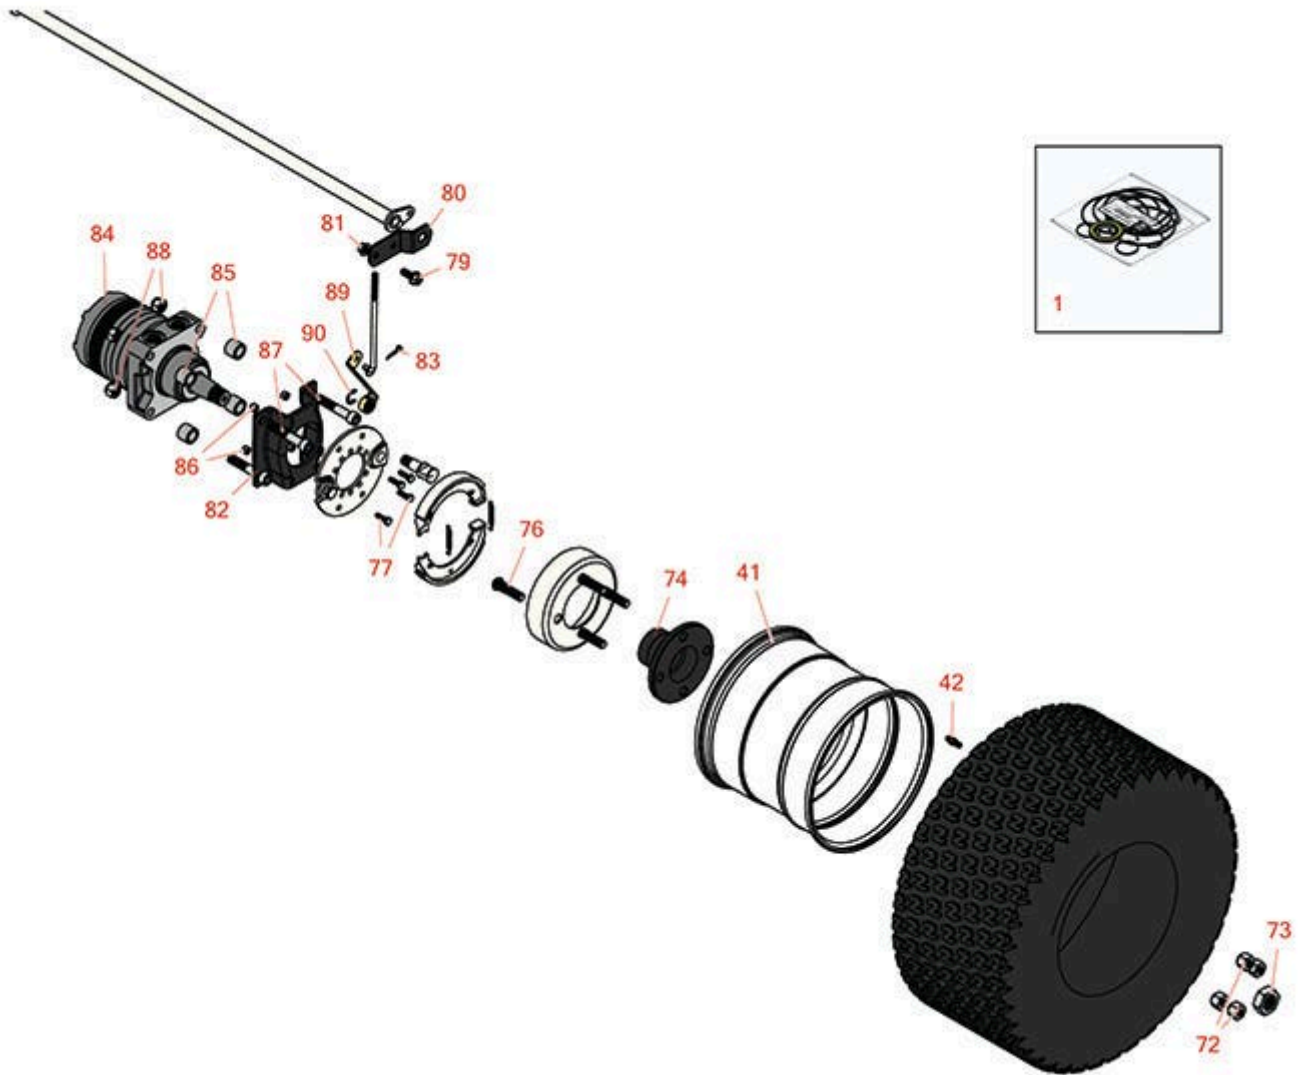

# Replaces Toro Reelmaster 3555-D Parts

Traction Unit  
Front Wheel

All original equipment manufacturers names and part numbers are used for identification purposes only, and we are in no way implying that our products are original equipment parts. Prices subject to change without notice.

# Replaces Toro Reelmaster 3555-D Parts

Traction Unit  
Front Wheel

Item No	R&R Part No.	OEM Part No.	Description	Qty Req	Order Quantity
<b>Overhaul Kits</b>					
1	<b>R76-0800</b>	100-6131, 76-0800, 94-8178	Seal Kit - Hyd Wheel Motor	1	
41	<b>R104-0452</b>	104-0452	Rim - Wheel 10 x 9 3/4	2	
42	<b>R232-27</b>	232-27, 232-31	Stem - Valve w/ Cap	2	
<b>Other Parts Available</b>					
72	<b>R242-50</b>	242-50	Nut - 1/2-20 Wheel	8	
73	<b>R26-3790</b>	26-3790	Nut - Hex - Wheel Motor 1-20	2	
74	<b>R93-6838-03</b>	17-4710-03, 93-6838-03	Hub-Wheel	2	
76	<b>R85-6540</b>	85-6540	Stud - Drive 1/2-20 x 2	8	
77	<b>R321-5</b>	321-31, 321-5	Bolt - Hex HD 1/4-20 x 7/8	8	
79	<b>R3234-11</b>	3234-11	Bolt - Hex Washer HD	4	
80	<b>R95-8683</b>	95-8683	Bracket - Pivot	2	
81	<b>R104-8301</b>	104-8301, 104-9301, 109-6658, 133-7570	Locknut - 3/8-16 Nylon Flanged	1	
82	<b>R84-2000-03</b>	84-2000, 84-2000-03	Bracket - Brake	2	
83	<b>R3272-10</b>	01-151-0120, 105-7512, 3272-10, N/A	Pin - Cotter 1/8 x 3/4	2	
84	<b>R110-8785</b>	110-8785	Hydraulic Motor - LH Wheel	1	

# Replaces Toro Reelmaster 3555-D Parts

*Traction Unit  
Front Wheel*

Item No	R&R Part No.	OEM Part No.	Description	Qty Req	Order Quantity
84	<b>R110-8786</b>	110-8786, 95-8693	Hydraulic Motor - RH Wheel	1	
85	<b>R119-8238</b>	119-8238	Spacer - Deck Pulley	8	
86	<b>R301504</b>	2296-42, 301504, 32127-24, 32128-33, 32146-17, 3296-16, 3296-42, 3296-42 , 915661P	Locknut - ESNA 1/4-20	8	
87	<b>R3274-93</b>	3274-74, 3274-93	Bolt - Soc HD Cap	4	
88	<b>RF5003</b>	32127-29, 32131-5, 32132-5, 3296-23	Locknut - ESNA 1/2-13	4	
89	<b>R93-6850</b>	114-2726, 93-6850	Lever - Brake	1	
90	<b>R150513</b>	104-7706	E - Clip - Brake Assy	1	