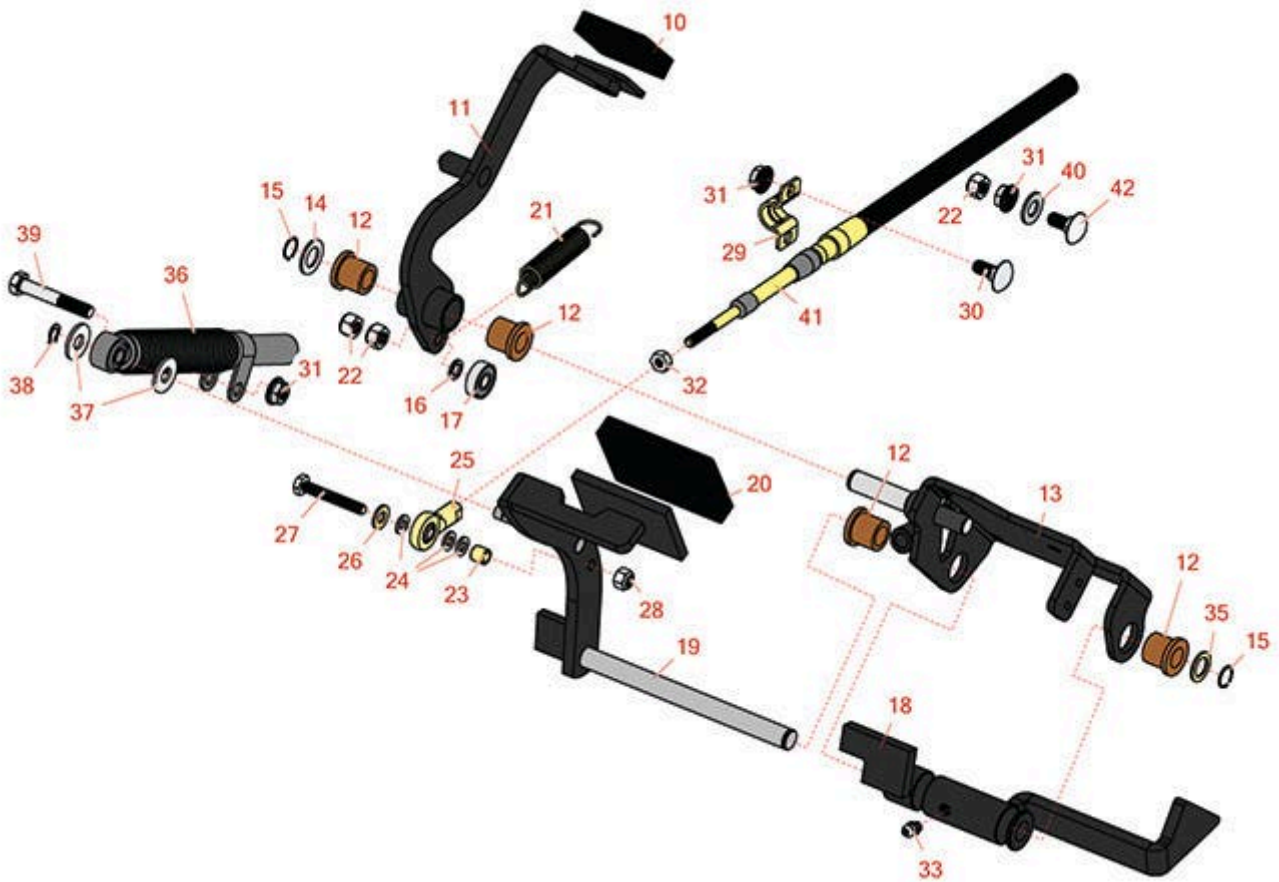

Replaces Toro Reelmaster 3555-D Parts

Traction Unit
Traction Control

All original equipment manufacturers names and part numbers are used for identification purposes only, and we are in no way implying that our products are original equipment parts. Prices subject to change without notice.

Replaces Toro Reelmaster 3555-D Parts

*Traction Unit
Traction Control*

Item No	R&R Part No.	OEM Part No.	Description	Qty Req	Order Quantity
10	R74-9110	74-9110	Rubber Foot Pad - Reverse	1	
11	R99-3379	99-3379	Pedal - Reverse	1	
12	R256-243	256-243	Bearing - Flange	4	
13	R95-8869-03	95-8869, 95-8869-03	Bracket - Traction Pedal	1	
14	R455012	3256-26, 41-8440	Washer - Flat 1/2 x 3/4	1	
15	R32151-84	32120-3, 32120-80, 32151-84	Ring - Shaft - Ext	2	
16	R75-5470	75-5470	Spacer - Bearing	1	
17	R251-259	251-259, 251-307	Bearing - Ball	1	
18	R95-8861	95-8861	Slide	1	
19	R104-4852-03	104-4852-03, 99-3564	Traction Pedal Assy	1	
20	R74-9100	74-9100	Rubber Foot Pad - Forward	1	
21	R99-3476	99-3476	Spring - Extension	1	
22	R3296-47	3296-47	Locknut - 5/16-18 Jam Nyloc	3	
23	R99-3545	99-3545	Spacer	1	
24	R6050-103	48-8010, 48-8030	Washer - Flat	3	
25	R2411-41	2411-41	Rod End - Ball Joint	1	

Replaces Toro Reelmaster 3555-D Parts

Traction Unit
Traction Control

Item No	R&R Part No.	OEM Part No.	Description	Qty Req	Order Quantity
26	R3256-22	24-9-BD, 3-1032, 3256-1, 3256-22, 93-0954, 93-0989	Washer - Flat 1/4 Yellow	1	
27	R400118	321-10, 400118	Bolt - Hex HD 1/4-20 x 1-3/4 GR5	1	
28	R301504	2296-42, 301504, 32127-24, 32128-33, 32146-17, 3296-16, 3296-42, 3296-42 , 915661P	Locknut - ESNA 1/4-20	1	
29	R93-2092	93-2092	Clamp - Cable	1	
30	R3230-23	3230-23, Mar-61	Bolt - 5/16-18x3/4 - Carriage	1	
31	R445722	30-8980, 32128-2, 32128-20, 32128-20 , 445722	Nut - Serrated Washer	3	
32	R3220-1	3220-1	Nut - 1/4-28 Jam	1	
33	R302-5	21-6010, 302-11, 302-37, 302-47, 302-5, 302-57, 302-58, 302-6, 31-0300, 32-9660, 60-0800, 62-3880, 92-4181	Fitting - Grease	1	