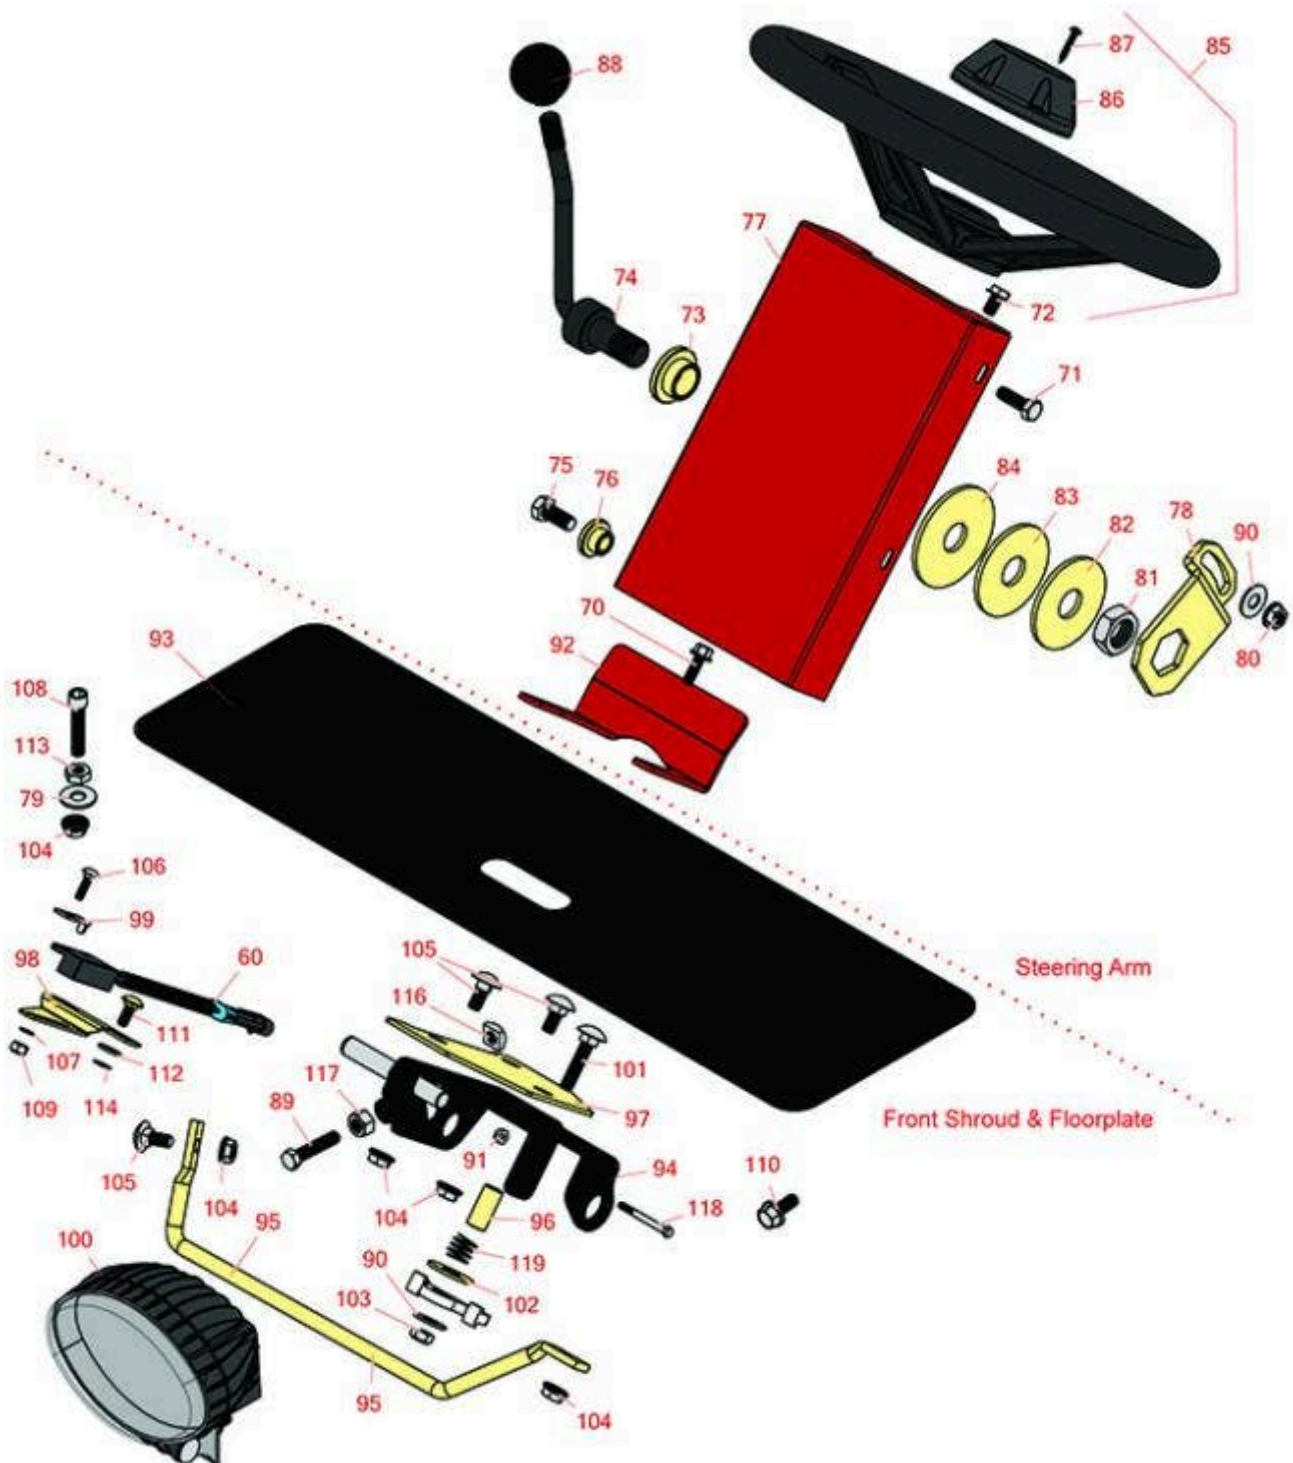

Replaces Toro Reelmaster 3555-D Parts

Traction Unit
Front Platform & Steering

All original equipment manufacturers names and part numbers are used for identification purposes only, and we are in no way implying that our products are original equipment parts. Prices subject to change without notice.

Replaces Toro Reelmaster 3555-D Parts

Traction Unit

Front Platform & Steering

Item No	R&R Part No.	OEM Part No.	Description	Qty Req	Order Quantity
Gauges and Controls					
60	R100-1270	100-1270	Sensor - Proximity	0	
Other Parts Available					
70	R32144-10	32140-81, 32144-10, 32144-3, 34-140-AMVD	Bolt - 1/4-20 x 3/4 Serrated Hx Wshr	5	
71	R322-5	01-178-0508, 20-26-AD, 20-26-AGD, 30-9000, 322-5, 513341, 519755, 908019P, N/A	Bolt - Hex HD 5/16-18 x 1	1	
72	R33103-012	33103-012	Bolt - Flanged Hx HD	4	
73	R99-3502	99-3502	Boss	1	
74	R95-8798-03	95-8798, 95-8798-03	Lever - Steering	1	
75	R400260	01-178-0605, 18-4100, 19-8270, 323-3, 323-33, 323-34, 323-5, 3235-5	Bolt - Hex HD 3/8-16 x 7/8	2	
76	R93-5988	93-5204, 93-5988	Hub - Pivot	2	
77	R95-8794-01	95-8794, 95-8794-01	Cover - Valve - Steering	1	
78	R80-2880	80-2880	Bracket - Tilt	1	

Replaces Toro Reelmaster 3555-D Parts

Traction Unit

Front Platform & Steering

Item No	R&R Part No.	OEM Part No.	Description	Qty Req	Order Quantity
79	R453009	01-166-0400, 24-10-BD, 24-9-AD, 32-9650, 3256-2, 3256-23, 3256-3, 3256-67, 3290-217, 3556-3, 4-2390, 7-0152	Washer - Flat 5/16 SAE	1	
80	R32128-44	32128-44	Nut	1	
81	R3218-7	01-158-0560, 01-191-1210, 3218-7	Nut - Jam	1	
82	R80-2930	80-2930	Washer - Flat	1	
83	R82-9010	82-9010	Disc - Friction	1	
84	R31-0390	31-0390	Disc- Friction	1	
85	R75-0560	75-0560, 87-3820	Steering Wheel Assy - 13 in	1	
86	R68-5140	68-5140	Cap - 13 in Steering Wheel	1	
87	R32144-21	32144-21	Screw #6 x 1 Pan HD Ph Sheet Metal	1	
88	R233-48	233-24, 233-48, 30-3370	Knob	1	
89	R322-41	322-41	Bolt - Hx HD	1	