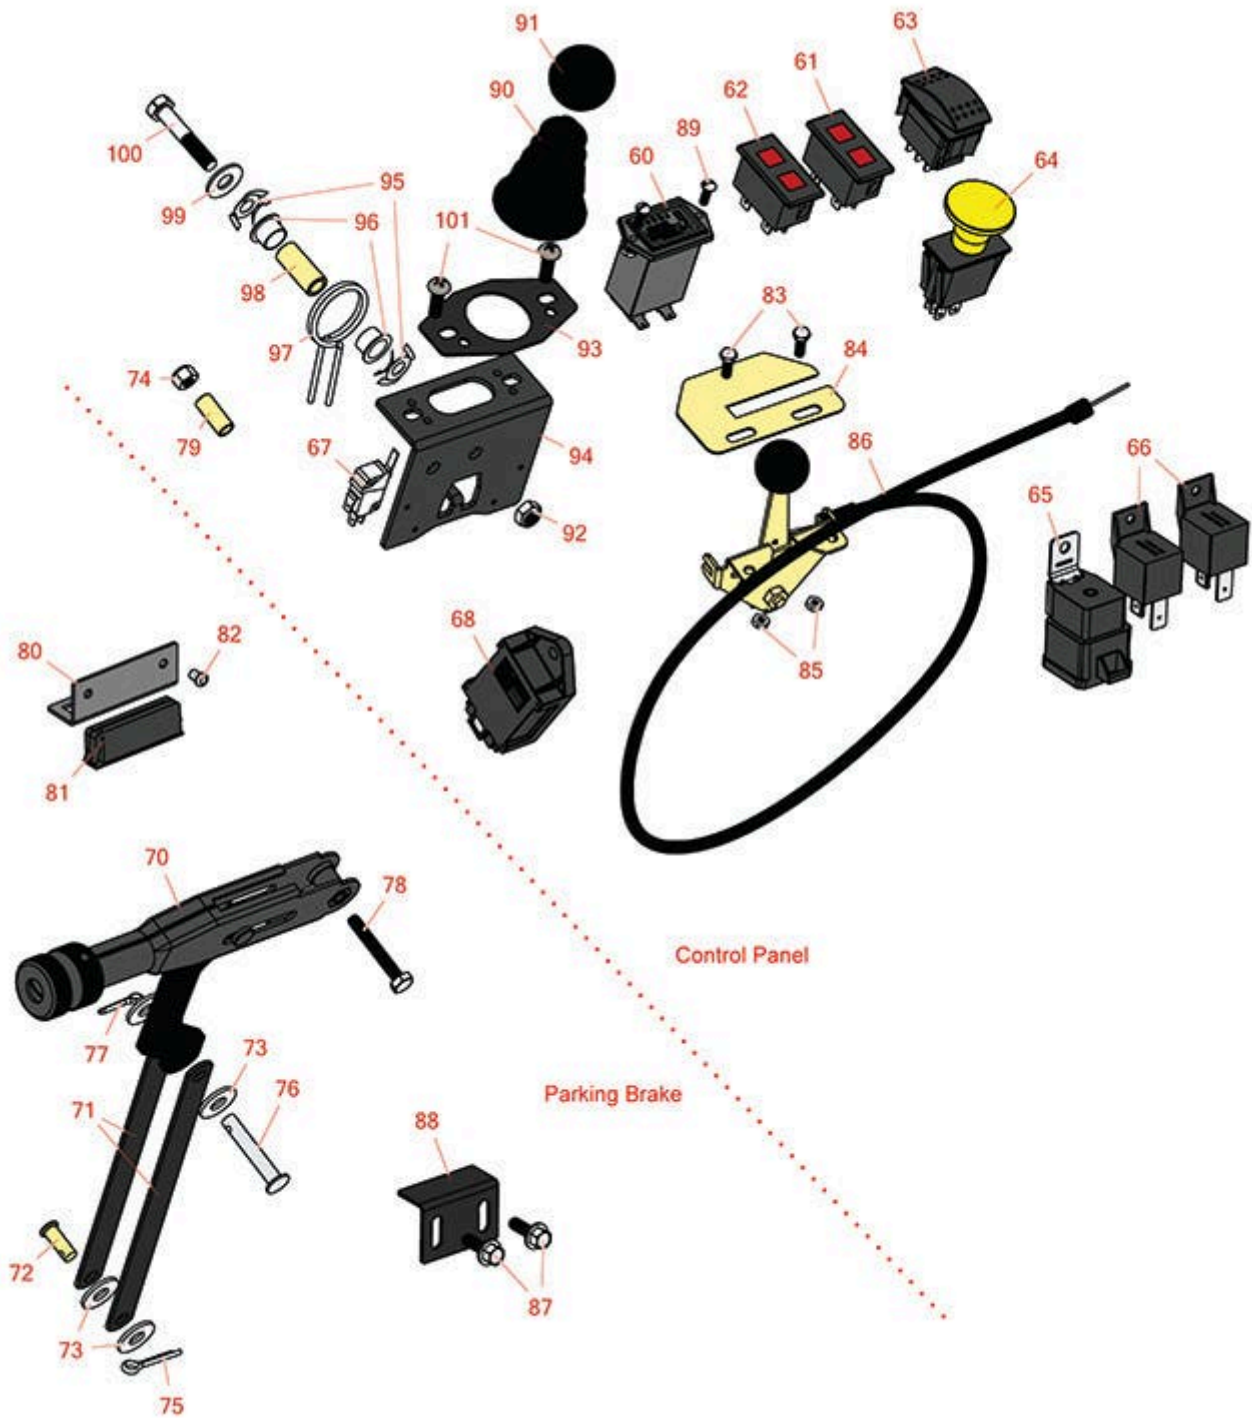

Replaces Toro Reelmaster 3555-D Parts

Traction Unit

Control Panel, Hyd Valve & Parking Brake

All original equipment manufacturers names and part numbers are used for identification purposes only, and we are in no way implying that our products are original equipment parts. Prices subject to change without notice.

Replaces Toro Reelmaster 3555-D Parts

Traction Unit

Control Panel, Hyd Valve & Parking Brake

Item No	R&R Part No.	OEM Part No.	Description	Qty Req	Order Quantity
Gauges and Controls					
60	R75-6820	75-6820	Meter - Hour - Quartz	1	
61	R100-8071	100-8071	Lamp - Warning	1	
62	R100-8070	100-8070	Lamp - Warning	1	
63	R95-8999	95-8999	Switch - Headlight	1	
64	R93-9999	93-9999	Switch - Pto	1	
65	R99-7430	99-7430	Relay - 30 Amp	1	
66	R99-7435	99-7435	Relay - 70 Amp	2	
67	R108-6496	108-6496	Micro Switch w/Boot	2	
68	RX1709565660	98-7611, 99-3463, 99-7611	Kubota Controller	1	
Other Parts Available					
70	R104-4817	104-4817	Lever - Brake	1	
71	R104-4628-03	104-4628-03	Link - Parking Brake	2	
72	R283-62	283-62	Pin - Clevis 5/16 x 3/4	1	
73	R453009	01-166-0400, 24-10-BD, 24-9-AD, 32-9650, 3256-2, 3256-23, 3256-3, 3256-67, 3290-217, 3556-3, 4-2390, 7-0152	Washer - Flat 5/16 SAE	2	