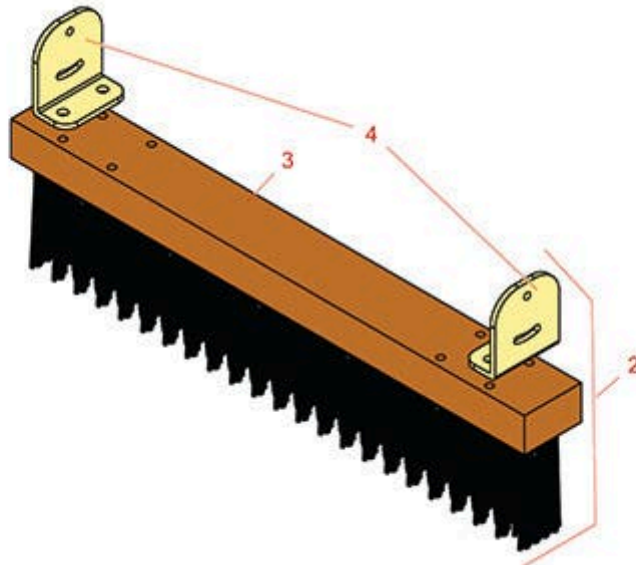

# Replaces Toro Greensmaster eFlex 2100 Parts

*DPA Cutting Unit - Model 04251 & 04252*  
*Out-Front Brush - Model 04266*

All original equipment manufacturers names and part numbers are used for identification purposes only, and we are in no way implying that our products are original equipment parts. Prices subject to change without notice.

# Replaces Toro Greensmaster eFlex 2100 Parts

*DPA Cutting Unit - Model 04251 & 04252  
Out-Front Brush - Model 04266*

Item No	R&R Part No.	OEM Part No.	Description	Qty Req	Order Quantity
---------	--------------	--------------	-------------	---------	----------------

### **Other Parts Available**

2	<b>R105-9602</b>	105-9602	Brush - Incl 2 Ea R150283 Brackets	1	
3	<b>R391235</b>		Brush - 18/22 in Nylon Push	1	
4	<b>R150283</b>	120-9630	Bracket - Brush - Fits R&R Brush Only	2	