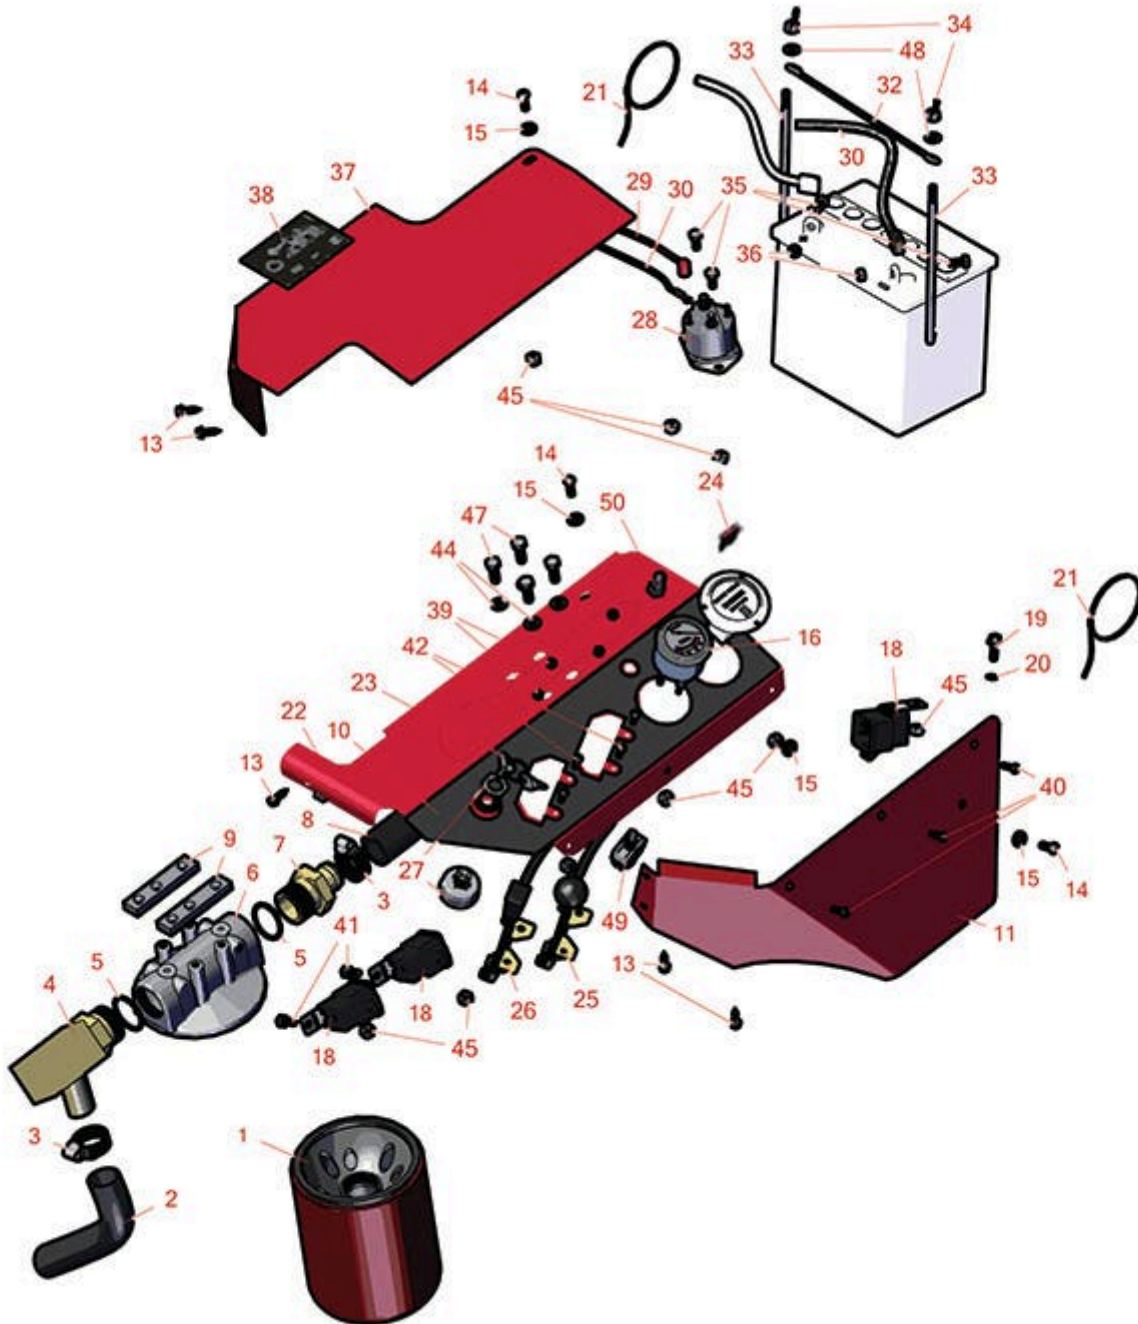

# Replaces Toro Greensmaster 3050 Parts

Traction Unit - Model 04351  
Control Panel

All original equipment manufacturers names and part numbers are used for identification purposes only, and we are in no way implying that our products are original equipment parts. Prices subject to change without notice.

# Replaces Toro Greensmaster 3050 Parts

Traction Unit - Model 04351  
Control Panel

Item No	R&R Part No.	OEM Part No.	Description	Qty Req	Order Quantity
1	<b>R74-3570</b>	44-5340, 57-0990, 74-3570, 8076001	Baldwin Oil Filter - Hyd 10 Micron	1	
1	<b>RRF10615</b>	74-3570	SilverGuard Oil Filter	1	
2	<b>R68-5880</b>	28-2040, 51-0040, 68-5880	Hydraulic Hose Assy	1	
3	<b>R2412-34</b>	2412-34, 31-0120	Clamp - Hose .75-1.5	1	
<i>Detail Description: Stainless steel hose clamp with 5/16" slotted hex head, heat treated carbon steel, plated with zinc plus trivalent chromate for long lasting protection.:</i>					
4	<b>R353-564</b>	353-564	Hydraulic Fitting - 90 Deg	1	
5	<b>R237-101</b>	237-101	O-Ring	2	
6	<b>R44-5560</b>	27-2370, 44-5560	Head Assy - Hyd Oil Filter	1	
7	<b>R353-563</b>	353-563, 95-4356	Hydraulic Fitting - Filter	1	
8	<b>R83-1430</b>	83-1430	Hose - Filter to Tank	1	
9	<b>R27-2380</b>	27-2380	Spacer - Oil Filter	2	
10	<b>R107-2554</b>	107-2554, 93-8061	Decal - Control Panel	1	
11	<b>R83-0840-01</b>	83-0840, 83-0840-01	Cover Shield - Valve - Red	1	
13	<b>R32104-116</b>	32104-116	Screw - 12 x 1/2 Sheet Metal HswH	5	
14	<b>R3274-69</b>	3274-69, 3274-91	Screw - 1/4-20 x 3/4 Hsbh	3	