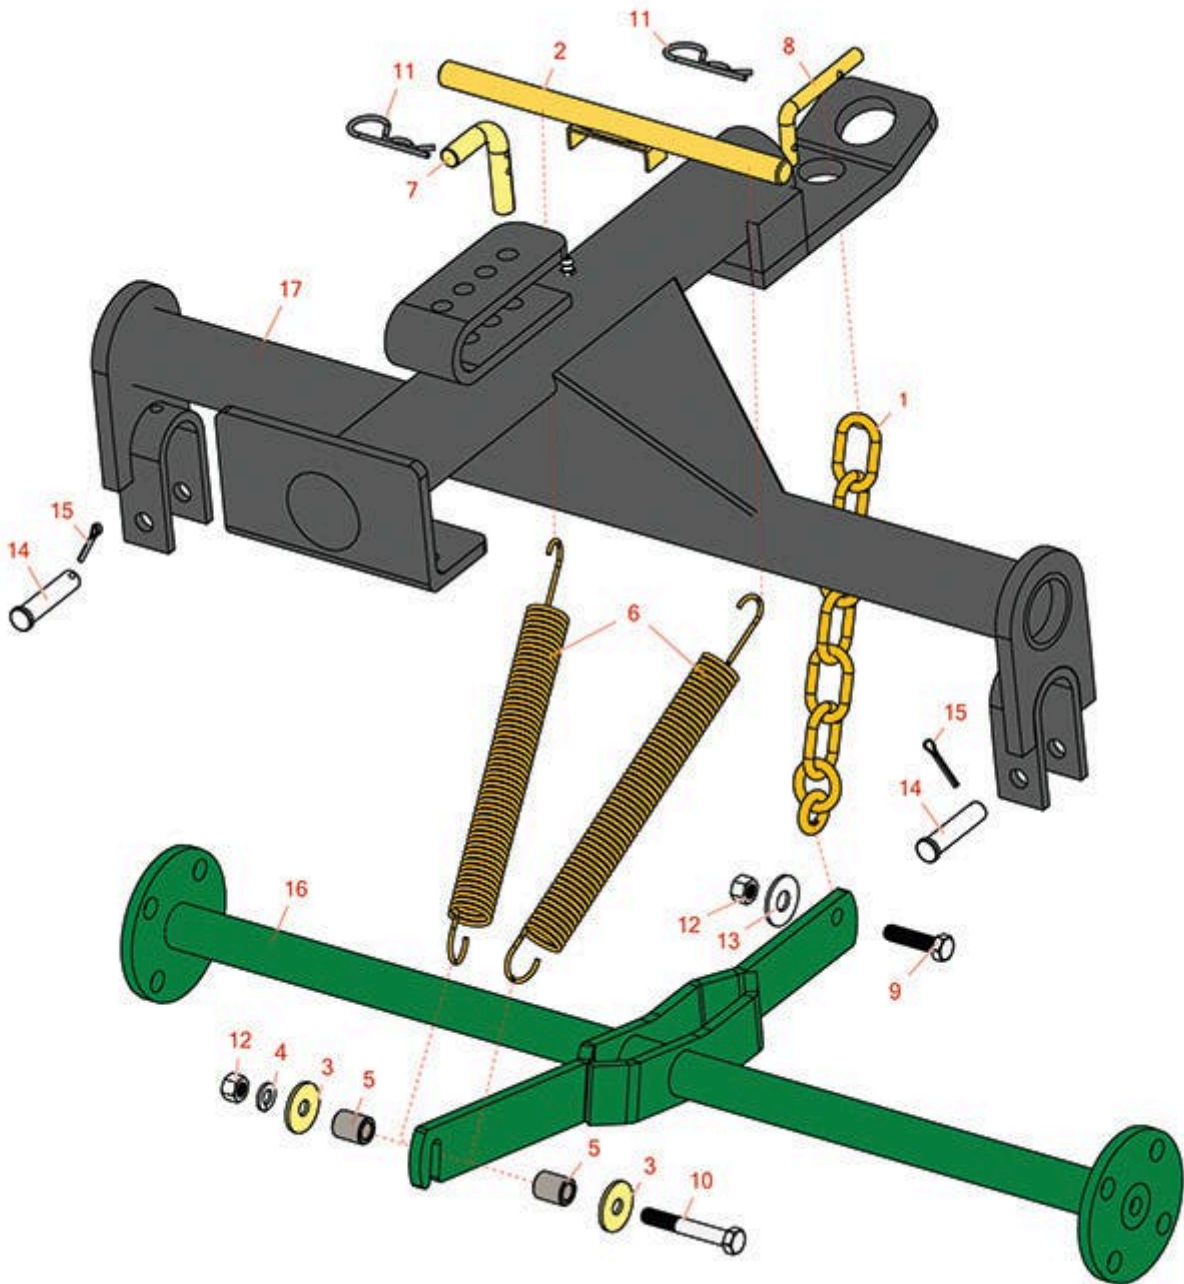

# Replaces R&R Products Power Lift 5133GD Parts

*Pull Frame  
Premier Cutting Unit Carrier*

All original equipment manufacturers names and part numbers are used for identification purposes only, and we are in no way implying that our products are original equipment parts. Prices subject to change without notice.

# Replaces R&R Products Power Lift 5133GD Parts

*Pull Frame*

*Premier Cutting Unit Carrier*

Item No	R&R Part No.	OEM Part No.	Description	Qty Req	Order Quantity
1	R101552		Chain - 1/4 x 6 Link	1	
2	R154210		Bar - Spring Assy	1	
3	R319755		Washer - Spring Mt	2	
4	R3254-6	446142, R01-166-0010, R01-166-0280, R01-166-0610, R12H304, R3253-5, R3254-18, R3290-223, R446140, R446142, R48-9370	Washer - Lock 3/8	1	
5	R327970		Spacer - Spring Mt	2	
6	R344094		Spring - F Tractors	2	
7	R343657		Pin - Stop	1	
8	R344364		Pin - Chain to Frame	1	
9	R400266		Bolt - Hex HD 3/8-16 x 1-1/2	1	
10	R400274	R01-178-0626, R112-7161, R3224-11, R323-20	Bolt - Hex HD 3/8-16 x 2-1/2 GR5	1	
11	R460312	R30-8530, R3290-343, R460316	Pin - Hair Cotter	2	
12	RET15804	R444762	Locknut - 3/8-16 Top Lock	1	

# Replaces R&R Products Power Lift 5133GD Parts

*Pull Frame*

*Premier Cutting Unit Carrier*

Item No	R&R Part No.	OEM Part No.	Description	Qty Req	Order Quantity
13	<b>R453013</b>	452008, R01-166-0140, R01-166-0700, R3256-5, R452008, R80-4850	Washer - Flat 7/16	1	
14	<b>R343870</b>		Clevis Pin - 1/2 x 2	2	
15	<b>R460028</b>	R01-151-0230, R28-10-D, R3272-7, R48-7530	Pin - Cotter 1/8 x 1	2	
16	<b>R108096G</b>	R009215	Axle - Main Pgf	1	
17	<b>R5000622</b>	R122409	Carrier Frame Assy	1	