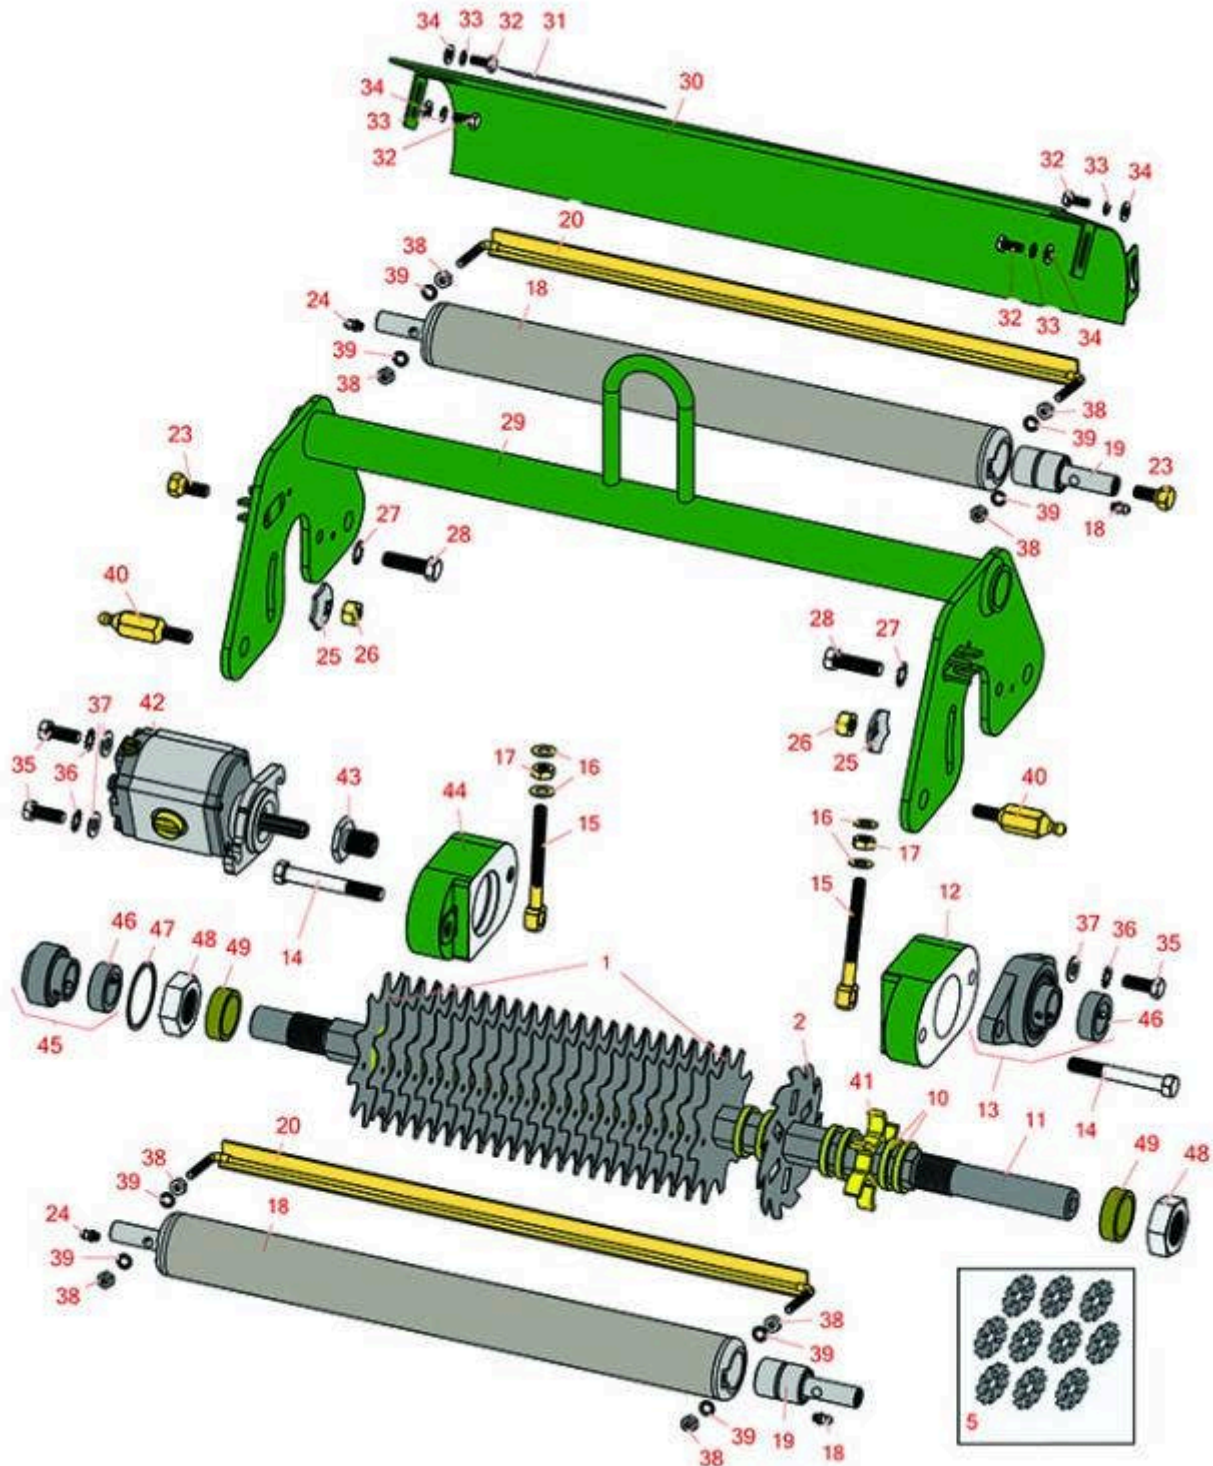

Replaces R&R Products Greens Max

2200LP Parts

Verti-Cut Unit with Rollers

Verti-Cut Reel & Frame

All original equipment manufacturers names and part numbers are used for identification purposes only, and we are in no way implying that our products are original equipment parts. Prices subject to change without notice.

Replaces R&R Products Greens Max

2200LP Parts

Verti-Cut Unit with Rollers

Verti-Cut Reel & Frame

Item No	R&R Part No.	OEM Part No.	Description	Qty Req	Order Quantity
---------	--------------	--------------	-------------	---------	----------------

Verti-Cut Blades

1	R17-1590		Verti-Cut Blade	36	
2	R150209C	R106-6355, R150209, RGCC-003, RTCU26776	Verti-Cut Blade - Carbide Tipped 2mm	36	
2	R150109C	R106-5422, RGCC-002	Verti-Cut Blade - Carbide Tipped 1.2mm	36	

Replaces R&R Products Greens Max 2200LP Parts

Verti-Cut Unit with Rollers
Verti-Cut Reel & Frame

Item No	R&R Part No.	OEM Part No.	Description	Qty Req	Order Quantity
17	R3217-7	3217-7, R01-188-0616, R1441, R14H1076, R22-13-AJD, R513296, R513415, R513425, R915113P	Nut - 3/8-16 Hex Plated	4	
18	R150218		Roller - V-Cut	2	
19	R52-3180	R21-6410	Bearing - Front Roller	4	
20	R150220		Scraper - Front / Rear Rollers	2	
23	R150219		Bolt - Rear Roller	2	
24	R302-5	R173-0, R21-6010, R255825, R302-37, R302-47, R302-57, R302-58, R302-6, R31-0300, R32-9660, R471214, R471223, R471226, R60-0800, R62-3880, R92-4181, RJD7797, RJD7842, RJD7844, RM0004	Fitting - Grease	4	
25	R3290-334		Washer - Lock Pyramidal	2	
26	R443114		Nut - 7/16 Hex Yellow Zinc	2	
27	R3255-16		Washer - Lock 7/16 Ext Tooth	2	